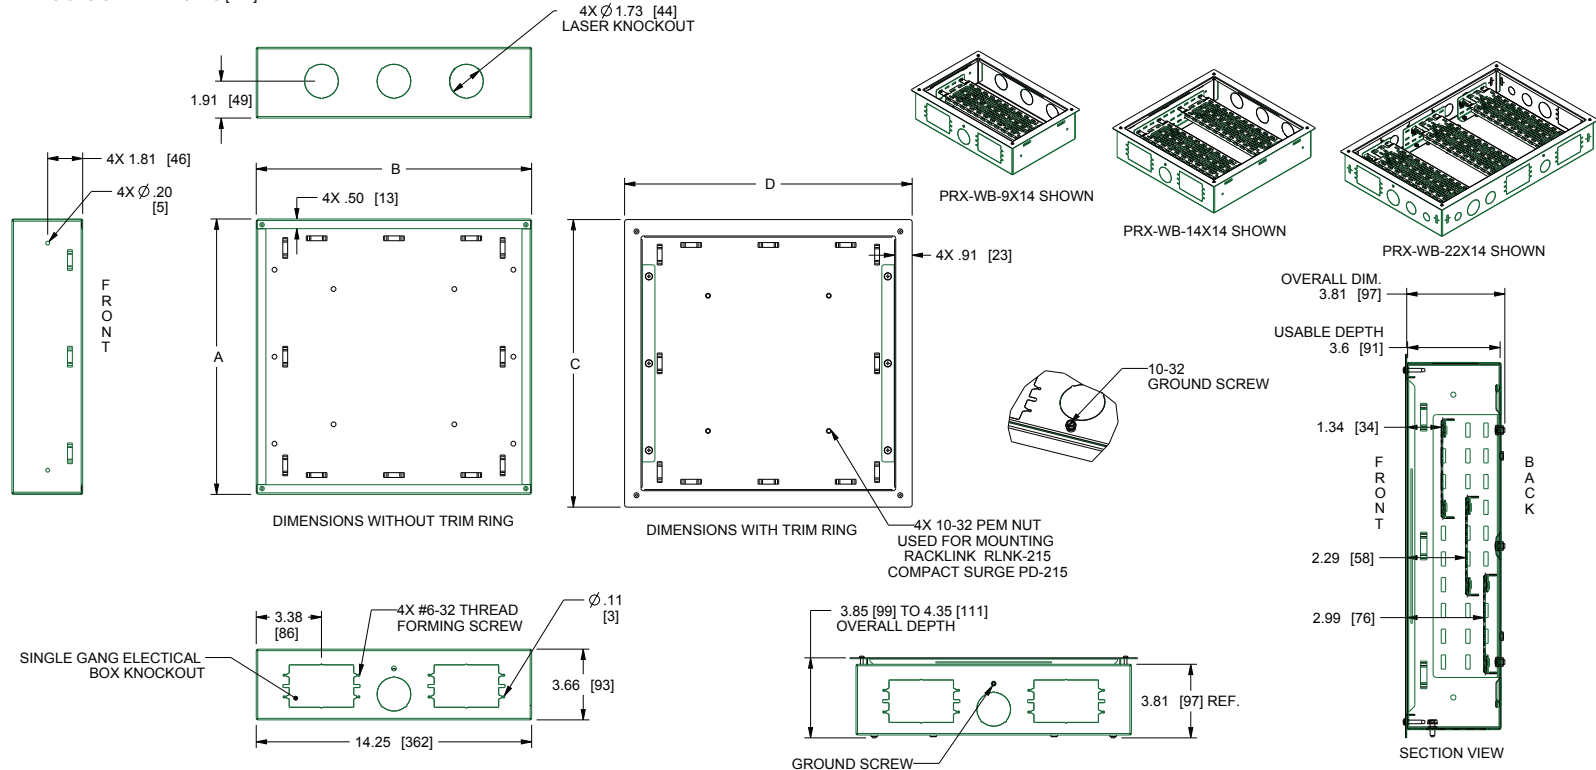

### options:

- Proximity Series Mounting Plate for small component accessory mounting shall be 9"H x 12"W, include a bracket to mount to the VESA monitor mounting pattern, and be model # PRX-MP-9X12
- Sliding Proximity Series mounting plate for small component mounting shall be 15"H x 10", shall mount directly to wall or to VDM series ceiling or wall mount mounting bar, and be model # PRX-SMP-15X10.
- Optional vented cover shall be PRX-WB-CVR-\_X14 (refer to chart)

# Proximity Series In-Wall Box

## basic dimensions

NOTES:  
ALL DIMENSIONS GIVEN IN INCHES [MM]

MODEL # W/ POWER	MODEL # W/O POWER	DIM. WITHOUT TRIM RING		DIM. WITH TRIM RING		CONDUIT SIZE	OPTIONAL GROMMET SIZE
		A	B	C	D		
PRX-WB-9X14	PRX-WB-9X14-NP	9.25 [235]	14.25 [362]	9.88 [251]	14.88 [378]	1 1/4" [32]	1 3/4" [44]
PRX-WB-14X14	PRX-WB-14X14-NP	14.25 [362]	14.25 [362]	14.88 [378]	14.88 [378]	1 1/4" [32]	1 3/4" [44]
PRX-WB-22X14	PRX-WB-22X14-NP	22.25 [565]	14.25 [362]	22.88 [581]	14.88 [378]	1/2" [13], 1" [25], 1 1/4" [32]	7/8" [22], 1 3/8" [35], 1 3/4" [44]

LEVER LOCK  
SPACING DIMENSIONS  
FOR PRX-WB-14X14, PRX-WB-9X14  
AND PRX-WB-22X14

what great systems are built on.™

A brand of  Legrand

  
Middle Atlantic Products  
middleatlantic.com | middleatlantic.ca