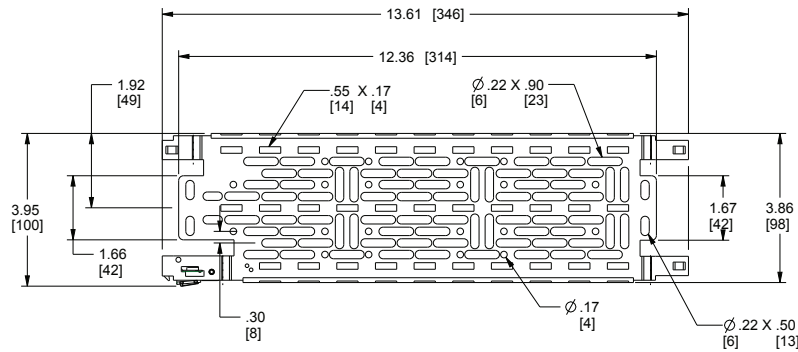

## basic dimensions

NOTES:  
ALL DIMENSIONS GIVEN IN INCHES [MM]

MODEL # W/ POWER	MODEL # W/O POWER	DIM. WITHOUT TRIM RING		DIM. WITH TRIM RING		CONDUIT SIZE	OPTIONAL GROMMET SIZE
		A	B	C	D		
PRX-WB-9X14	PRX-WB-9X14-NP	9.25 [235]	14.25 [362]	9.88 [251]	14.88 [378]	1 1/4" [32]	1 3/4" [44]
PRX-WB-14X14	PRX-WB-14X14-NP	14.25 [362]	14.25 [362]	14.88 [378]	14.88 [378]	1 1/4" [32]	1 3/4" [44]
PRX-WB-22X14	PRX-WB-22X14-NP	22.25 [565]	14.25 [362]	22.88 [581]	14.88 [378]	1/2" [13], 1" [25], 1 1/4" [32]	7/8" [22], 1 3/8" [35], 1 3/4" [44]

LEVER LOCK  
SPACING DIMENSIONS  
FOR PRX-WB-14X14, PRX-WB-9X14  
AND PRX-WB-22X14

what great systems are built on.™

A brand of  Legrand

  
Middle Atlantic Products  
middleatlantic.com | middleatlantic.ca

## basic dimensions

NOTES:  
ALL DIMENSIONS GIVEN IN INCHES [MM]

PRX-WB-CVR-14X14 SHOWN