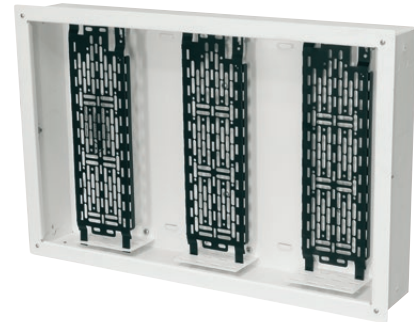

### features:

- Available in three sizes to fit the needs of the system: 22" x 14", 14"x14" and 14"x9"
- Trim ring included to hide dry wall cut and provide an aesthetic finish
- Built for small device mounting flexibility with patented Lever Lock™ technology built-in
- Knockouts included for high voltage power and wire management
- Ready for components – includes the box, Lever Lock™ plates, J-Box with duplex receptacle and trim ring
- UL Listed to UL 2416 and CSA C22.2 No 60950-1

### specifications:

Proximity Series In-Wall Box shall be Middle Atlantic Products model # PRX-WB-\_14-\_ (refer to drawing). Proximity Series In-Wall Box shall by \_\_\_"H x 14.25"W x 3.66" D (refer to drawing). Proximity Series In-Wall Box shall include a trim ring that provides an overall adjustable depth of 3.7" to 4.2". Proximity Series In-Wall Box shall include (1,2,3 refer to drawing) 3.86" H x 13.61" W Lever Lock plates, and have 3 mounting levels. Selected models of the Proximity Series In-Wall Box shall include one 15 Amp Outlet, with 2 mounting positions on the bottom of the box (refer to chart). Proximity Series In-Wall Box shall include 4qty knockouts that accept 1.25" conduit or 1.75" grommets. Proximity Series In-Wall Box shall include 10-32 Pem nuts that accept the mounting of Select Series Compact PDU with RackLink™ model # RLNK-215. Proximity Series In-Wall Box shall include one grounding and bonding stud. Proximity Series In-Wall Box shall be constructed of phosphate pre-treated steel with a white powdercoat finish. Proximity Series In-Wall Box shall be manufactured by an ISO 9001 and ISO 14001 registered company. Proximity Series In-Wall Box shall be warrantied to be free from defects in materials and workmanship under normal use and conditions for the lifetime of the wall box, and 3 years for the outlet. Proximity Series In-Wall Box shall be UL listed to the UL standard 2416 in US and CSA C22.1 No. 60950-1 in Canada.