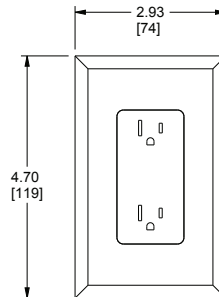

## basic dimensions

NOTES:  
ALL DIMENSIONS GIVEN IN INCHES [MM]

MODEL # W/ POWER	MODEL # W/O POWER	DIM. WITHOUT TRIM RING		DIM. WITH TRIM RING		CONDUIT SIZE	OPTIONAL GROMMET SIZE
		A	B	C	D		
PRX-WB-9X14	PRX-WB-9X14-NP	9.25 [235]	14.25 [362]	9.88 [251]	14.88 [378]	1 1/4" [32]	1 3/4" [44]
PRX-WB-14X14	PRX-WB-14X14-NP	14.25 [362]	14.25 [362]	14.88 [378]	14.88 [378]	1 1/4" [32]	1 3/4" [44]
PRX-WB-22X14	PRX-WB-22X14-NP	22.25 [565]	14.25 [362]	22.88 [581]	14.88 [378]	1/2" [13], 1" [25], 1 1/4" [32]	7/8" [22], 1 3/8" [35], 1 3/4" [44]

LEVER LOCK  
SPACING DIMENSIONS  
FOR PRX-WB-14X14, PRX-WB-9X14  
AND PRX-WB-22X14

what great systems are built on.™

A brand of  Legrand

  
Middle Atlantic Products  
middleatlantic.com | middleatlantic.ca

## basic dimensions

NOTES:  
ALL DIMENSIONS GIVEN IN INCHES [MM]

PRX-WB-CVR-14X14 SHOWN