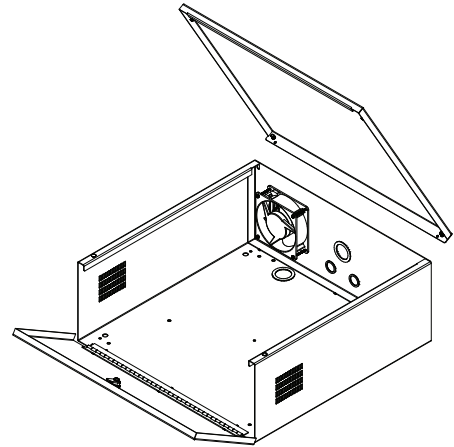

VLBX - 5.5

Architects' and Engineers' Specifications

EIA compliant 19" time-lapse lockbox shall be Middle Atlantic Products model # VLBX-___ (refer to chart). Overall dimensions shall be ___"W x ___" H x ___" D (refer to chart). Lockbox shall be constructed of fully welded 16-gauge steel. Mechanically interlocking top provides added security and removes easily for equipment servicing. Shall come with factory installed 4-1/2" fan with washable filter for effective thermal management and keylocked solid hinging front door for easy equipment access. VLBX shall be GREENGUARD Indoor Air Quality Certified for Children and Schools. VLBX shall be RoHS EU directive 2002/95/EC compliant. VLBX enclosure shall be manufactured by an ISO 9001 and ISO 14001 registered company. VLBX enclosure shall be warranted to be free from defects in material and workmanship under normal use and conditions for the lifetime of the product. Fan shall be warranted for three years.

OPTIONS

- Pair of wall mount brackets for VLBX shall be Middle Atlantic Products model # VLBX-WM (does not fit VLBX-5.5)

CUSTOMIZABLE SPECIFICATION CLIPS AVAILABLE AT MIDDLEATLANTIC.COM

VLBX Series basic dimensions

All dimensions in inches unless otherwise noted [All bracketed dimensions are in millimeters]

BACK VIEW

TOP VIEW

RIGHT VIEW

SIDE VIEW

FRONT VIEW

PART #	INSIDE DIMENSION	OUTSIDE DIMENSION
VLBX	20-5/8" W x 8" H x 20-1/4" D	20-3/4" W x 8-1/8" H x 20-7/8" D
VLBX-5.5	19-7/8" W x 5-3/8" H x 17" D	20" W x 5-1/2" H x 17-1/4" D

VLBX-5.5 Series basic dimensions

All dimensions in inches unless otherwise noted [All bracketed dimensions are in millimeters]

BACK VIEW

TOP VIEW

SIDE VIEW

RIGHT VIEW

FRONT VIEW