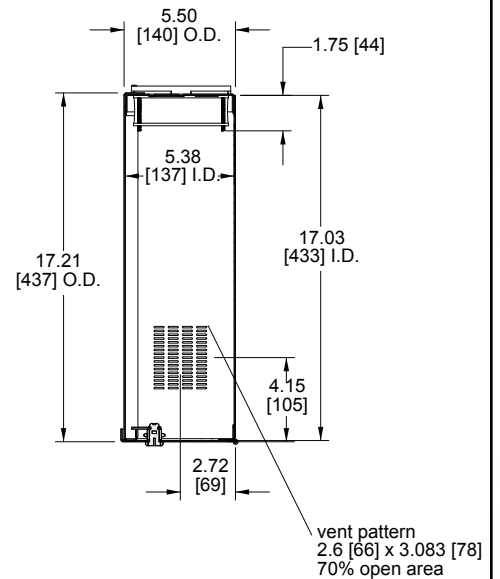

OPTIONS

- Pair of wall mount brackets for VLBX shall be Middle Atlantic Products model # VLBX-WM (does not fit VLBX-5.5)

CUSTOMIZABLE SPECIFICATION CLIPS AVAILABLE AT MIDDLEATLANTIC.COM

VLBX Series basic dimensions

All dimensions in inches unless otherwise noted [All bracketed dimensions are in millimeters]

BACK VIEW

TOP VIEW

RIGHT VIEW

SIDE VIEW

FRONT VIEW

PART #	INSIDE DIMENSION	OUTSIDE DIMENSION
VLBX	20-5/8" W x 8" H x 20-1/4" D	20-3/4" W x 8-1/8" H x 20-7/8" D
VLBX-5.5	19-7/8" W x 5-3/8" H x 17" D	20" W x 5-1/2" H x 17-1/4" D

VLBX-5.5 Series basic dimensions

All dimensions in inches unless otherwise noted [All bracketed dimensions are in millimeters]

BACK VIEW

TOP VIEW

SIDE VIEW

RIGHT VIEW

FRONT VIEW