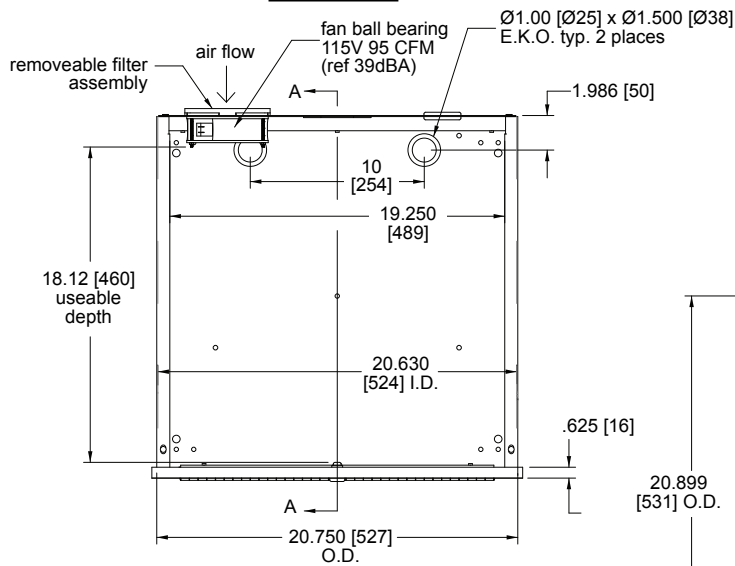

VLBX - 5.5

Architects' and Engineers' Specifications

EIA compliant 19" time-lapse lockbox shall be Middle Atlantic Products model # VLBX-___ (refer to chart). Overall dimensions shall be ___"W x ___" H x ___" D (refer to chart). Lockbox shall be constructed of fully welded 16-gauge steel. Mechanically interlocking top provides added security and removes easily for equipment servicing. Shall come with factory installed 4-1/2" fan with washable filter for effective thermal management and keylocked solid hinging front door for easy equipment access. VLBX shall be GREENGUARD Indoor Air Quality Certified for Children and Schools. VLBX shall be RoHS EU directive 2002/95/EC compliant. VLBX enclosure shall be manufactured by an ISO 9001 and ISO 14001 registered company. VLBX enclosure shall be warranted to be free from defects in material and workmanship under normal use and conditions for the lifetime of the product. Fan shall be warranted for three years.

OPTIONS

- Pair of wall mount brackets for VLBX shall be Middle Atlantic Products model # VLBX-WM (does not fit VLBX-5.5)

CUSTOMIZABLE SPECIFICATION CLIPS AVAILABLE AT MIDDLEATLANTIC.COM

VLBX Series basic dimensions

All dimensions in inches unless otherwise noted [All bracketed dimensions are in millimeters]

BACK VIEW

TOP VIEW

RIGHT VIEW

SIDE VIEW

FRONT VIEW

PART #	INSIDE DIMENSION	OUTSIDE DIMENSION
VLBX	20-5/8" W x 8" H x 20-1/4" D	20-3/4" W x 8-1/8" H x 20-7/8" D
VLBX-5.5	19-7/8" W x 5-3/8" H x 17" D	20" W x 5-1/2" H x 17-1/4" D

VLBX-5.5 Series basic dimensions

All dimensions in inches unless otherwise noted [All bracketed dimensions are in millimeters]

BACK VIEW

TOP VIEW

SIDE VIEW

RIGHT VIEW

FRONT VIEW