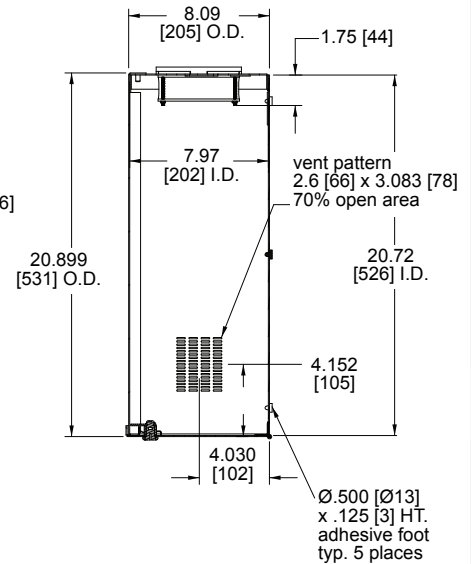

VLBX - 5.5

Architects' and Engineers' Specifications

EIA compliant 19" time-lapse lockbox shall be Middle Atlantic Products model # VLBX-___ (refer to chart). Overall dimensions shall be ___"W x ___" H x ___" D (refer to chart). Lockbox shall be constructed of fully welded 16-gauge steel. Mechanically interlocking top provides added security and removes easily for equipment servicing. Shall come with factory installed 4-1/2" fan with washable filter for effective thermal management and keylocked solid hinging front door for easy equipment access. VLBX shall be GREENGUARD Indoor Air Quality Certified for Children and Schools. VLBX shall be RoHS EU directive 2002/95/EC compliant. VLBX enclosure shall be manufactured by an ISO 9001 and ISO 14001 registered company. VLBX enclosure shall be warranted to be free from defects in material and workmanship under normal use and conditions for the lifetime of the product. Fan shall be warranted for three years.

OPTIONS

- Pair of wall mount brackets for VLBX shall be Middle Atlantic Products model # VLBX-WM (does not fit VLBX-5.5)

CUSTOMIZABLE SPECIFICATION CLIPS AVAILABLE AT MIDDLEATLANTIC.COM

VLBX Series basic dimensions

All dimensions in inches unless otherwise noted [All bracketed dimensions are in millimeters]

BACK VIEW

TOP VIEW

RIGHT VIEW

SIDE VIEW

FRONT VIEW

PART #	INSIDE DIMENSION	OUTSIDE DIMENSION
VLBX	20-5/8" W x 8" H x 20-1/4" D	20-3/4" W x 8-1/8" H x 20-7/8" D
VLBX-5.5	19-7/8" W x 5-3/8" H x 17" D	20" W x 5-1/2" H x 17-1/4" D

VLBX-5.5 Series basic dimensions

All dimensions in inches unless otherwise noted [All bracketed dimensions are in millimeters]

BACK VIEW

TOP VIEW

SIDE VIEW

RIGHT VIEW

FRONT VIEW