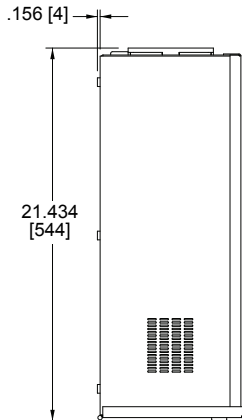

OPTIONS

- Pair of wall mount brackets for VLBX shall be Middle Atlantic Products model # VLBX-WM (does not fit VLBX-5.5)

CUSTOMIZABLE SPECIFICATION CLIPS AVAILABLE AT MIDDLEATLANTIC.COM

VLBX Series basic dimensions

All dimensions in inches unless otherwise noted [All bracketed dimensions are in millimeters]

BACK VIEW

TOP VIEW

RIGHT VIEW

SIDE VIEW

FRONT VIEW

PART #	INSIDE DIMENSION	OUTSIDE DIMENSION
VLBX	20-5/8" W x 8" H x 20-1/4" D	20-3/4" W x 8-1/8" H x 20-7/8" D
VLBX-5.5	19-7/8" W x 5-3/8" H x 17" D	20" W x 5-1/2" H x 17-1/4" D

VLBX-5.5 Series basic dimensions

All dimensions in inches unless otherwise noted [All bracketed dimensions are in millimeters]

BACK VIEW

TOP VIEW

SIDE VIEW

RIGHT VIEW

FRONT VIEW