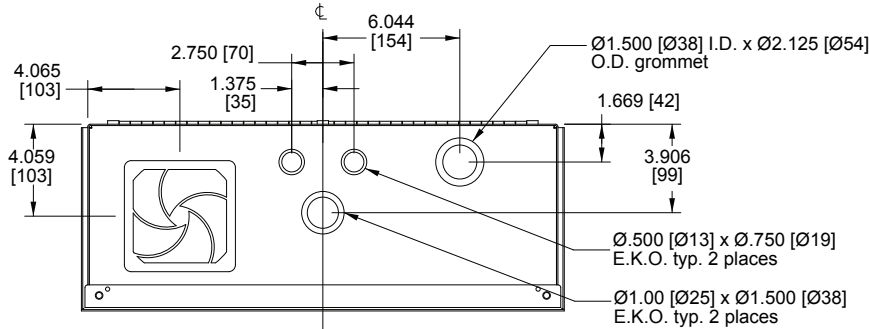

VLBX - 5.5

Architects' and Engineers' Specifications

EIA compliant 19" time-lapse lockbox shall be Middle Atlantic Products model # VLBX-___ (refer to chart). Overall dimensions shall be ___"W x ___" H x ___" D (refer to chart). Lockbox shall be constructed of fully welded 16-gauge steel. Mechanically interlocking top provides added security and removes easily for equipment servicing. Shall come with factory installed 4-1/2" fan with washable filter for effective thermal management and keylocked solid hinging front door for easy equipment access. VLBX shall be GREENGUARD Indoor Air Quality Certified for Children and Schools. VLBX shall be RoHS EU directive 2002/95/EC compliant. VLBX enclosure shall be manufactured by an ISO 9001 and ISO 14001 registered company. VLBX enclosure shall be warranted to be free from defects in material and workmanship under normal use and conditions for the lifetime of the product. Fan shall be warranted for three years.

OPTIONS

- Pair of wall mount brackets for VLBX shall be Middle Atlantic Products model # VLBX-WM (does not fit VLBX-5.5)

CUSTOMIZABLE SPECIFICATION CLIPS AVAILABLE AT MIDDLEATLANTIC.COM

VLBX Series basic dimensions

All dimensions in inches unless otherwise noted [All bracketed dimensions are in millimeters]

BACK VIEW

TOP VIEW

RIGHT VIEW

SIDE VIEW

FRONT VIEW

PART #	INSIDE DIMENSION	OUTSIDE DIMENSION
VLBX	20-5/8" W x 8" H x 20-1/4" D	20-3/4" W x 8-1/8" H x 20-7/8" D
VLBX-5.5	19-7/8" W x 5-3/8" H x 17" D	20" W x 5-1/2" H x 17-1/4" D

VLBX-5.5 Series basic dimensions

All dimensions in inches unless otherwise noted [All bracketed dimensions are in millimeters]

BACK VIEW

TOP VIEW

SIDE VIEW

RIGHT VIEW

FRONT VIEW