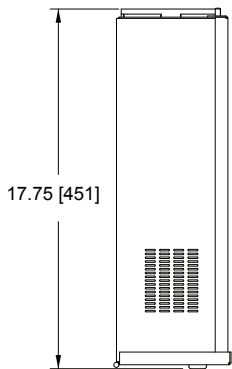

OPTIONS

- Pair of wall mount brackets for VLBX shall be Middle Atlantic Products model # VLBX-WM (does not fit VLBX-5.5)

CUSTOMIZABLE SPECIFICATION CLIPS AVAILABLE AT MIDDLEATLANTIC.COM

VLBX Series basic dimensions

All dimensions in inches unless otherwise noted [All bracketed dimensions are in millimeters]

BACK VIEW

TOP VIEW

RIGHT VIEW

SIDE VIEW

FRONT VIEW

PART #	INSIDE DIMENSION	OUTSIDE DIMENSION
VLBX	20-5/8" W x 8" H x 20-1/4" D	20-3/4" W x 8-1/8" H x 20-7/8" D
VLBX-5.5	19-7/8" W x 5-3/8" H x 17" D	20" W x 5-1/2" H x 17-1/4" D

VLBX-5.5 Series basic dimensions

All dimensions in inches unless otherwise noted [All bracketed dimensions are in millimeters]

BACK VIEW

TOP VIEW

SIDE VIEW

RIGHT VIEW

FRONT VIEW