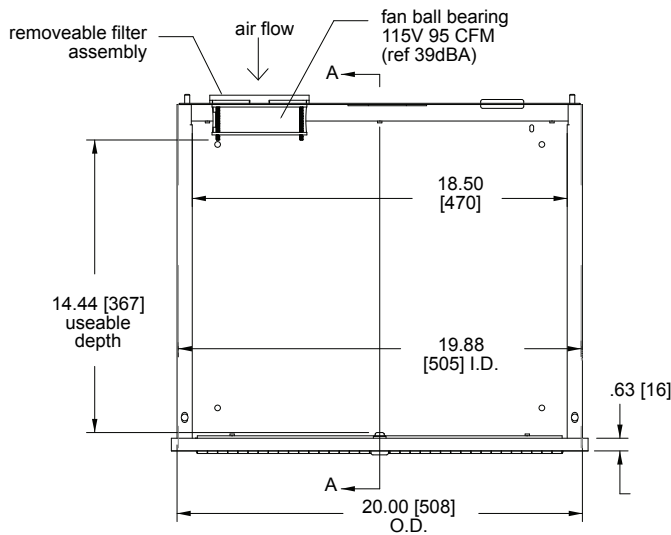

All dimensions in inches unless otherwise noted [All bracketed dimensions are in millimeters]

BACK VIEW

TOP VIEW

RIGHT VIEW

SIDE VIEW

FRONT VIEW

PART #	INSIDE DIMENSION	OUTSIDE DIMENSION
VLBX	20-5/8" W x 8" H x 20-1/4" D	20-3/4" W x 8-1/8" H x 20-7/8" D
VLBX-5.5	19-7/8" W x 5-3/8" H x 17" D	20" W x 5-1/2" H x 17-1/4" D

VLBX-5.5 Series basic dimensions

All dimensions in inches unless otherwise noted [All bracketed dimensions are in millimeters]

BACK VIEW

TOP VIEW

SIDE VIEW

RIGHT VIEW

FRONT VIEW