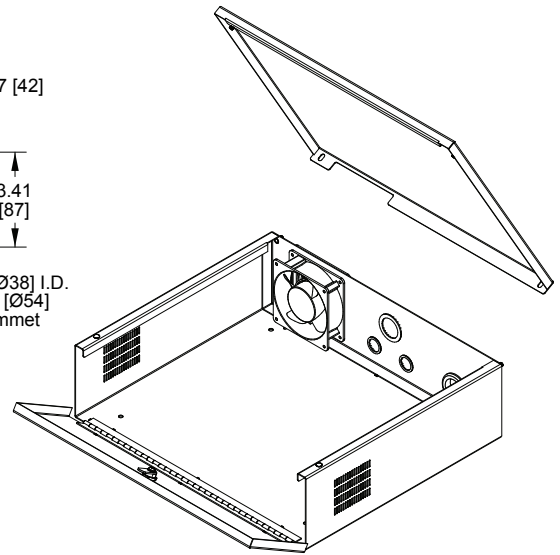

VLBX - 5.5

Architects' and Engineers' Specifications

EIA compliant 19" time-lapse lockbox shall be Middle Atlantic Products model # VLBX-___ (refer to chart). Overall dimensions shall be ___"W x ___" H x ___" D (refer to chart). Lockbox shall be constructed of fully welded 16-gauge steel. Mechanically interlocking top provides added security and removes easily for equipment servicing. Shall come with factory installed 4-1/2" fan with washable filter for effective thermal management and keylocked solid hinging front door for easy equipment access. VLBX shall be GREENGUARD Indoor Air Quality Certified for Children and Schools. VLBX shall be RoHS EU directive 2002/95/EC compliant. VLBX enclosure shall be manufactured by an ISO 9001 and ISO 14001 registered company. VLBX enclosure shall be warranted to be free from defects in material and workmanship under normal use and conditions for the lifetime of the product. Fan shall be warranted for three years.

All dimensions in inches unless otherwise noted [All bracketed dimensions are in millimeters]

BACK VIEW

TOP VIEW

RIGHT VIEW

SIDE VIEW

FRONT VIEW

PART #	INSIDE DIMENSION	OUTSIDE DIMENSION
VLBX	20-5/8" W x 8" H x 20-1/4" D	20-3/4" W x 8-1/8" H x 20-7/8" D
VLBX-5.5	19-7/8" W x 5-3/8" H x 17" D	20" W x 5-1/2" H x 17-1/4" D

VLBX-5.5 Series basic dimensions

All dimensions in inches unless otherwise noted [All bracketed dimensions are in millimeters]

BACK VIEW

TOP VIEW

SIDE VIEW

RIGHT VIEW

FRONT VIEW