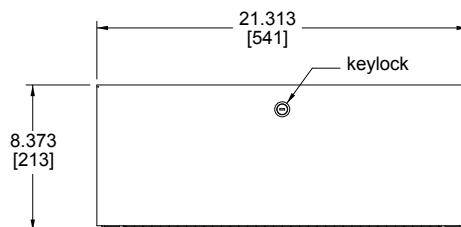

All dimensions in inches unless otherwise noted [All bracketed dimensions are in millimeters]

BACK VIEW

TOP VIEW

RIGHT VIEW

SIDE VIEW

FRONT VIEW

PART #	INSIDE DIMENSION	OUTSIDE DIMENSION
VLBX	20-5/8" W x 8" H x 20-1/4" D	20-3/4" W x 8-1/8" H x 20-7/8" D
VLBX-5.5	19-7/8" W x 5-3/8" H x 17" D	20" W x 5-1/2" H x 17-1/4" D

VLBX-5.5 Series basic dimensions

All dimensions in inches unless otherwise noted [All bracketed dimensions are in millimeters]

BACK VIEW

TOP VIEW

SIDE VIEW

RIGHT VIEW

FRONT VIEW