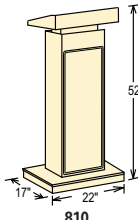

#111PLS Power Plus Lectern

Our most popular lectern has made its mark in every venue. Clean, functional styling, great sound and ease of use has made this lectern everyone's favorite. Now available with built in optional wireless microphones.

SHOWN IN MAHOGANY

FOR MID-SIZED AUDIENCES UP TO 900

ILLUMINATED BY A BRASS LAMP

SHOWN IN MEDIUM OAK

4 CONCEALED EASY ROLL CASTERS

#810 The Orator HEIGHT ADJUSTING

SHOWN IN MEDIUM OAK

HEIGHT ADJUSTABLE
READING SURFACE ADJUSTS IN HEIGHT FROM 42" TO 52"

#800X The Orator STANDARD HEIGHT

Built-In Full Featured Amplifier for 111PLS and 800x with Technologically Advanced (MP3 Compatible) Media Aux 1/8" Input

COLOR OPTIONS MODEL 111PLS

COLOR OPTIONS MODEL 810

COLOR OPTIONS MODEL 800X

111PLS TECHNICAL SPECIFICATIONS

Dimensions: #111PLS — Floor Lectern 46"H x 22"W x 17"D
Weight: #111PLS — Floor Lectern 58 lbs.
Inside Shelf: 20.5"W x 6"D
Power Output: 30 Watts
Microphones: 2 Condenser type: Handheld w/ 9' Cable; Tie-Clip Lavalier with 10' Cable
Speakers: #111PLS — Four 8" Full Range
Inputs: Two Mics, One Aux Line
Wireless: Switchable; Two Frequency
Outputs: Line out 1 — Extension Speaker
Line out 2 — Tape Recorder
Controls: Four Volume, Bass/Treble, On/Off
Fuse: Internally Mounted, 2A
Power Supply: 117 Volt AC; 12 V DC w/ Optional Battery
Recharger: Internally mounted; w/LED indicator
Minor Assembly Required

810 TECHNICAL SPECIFICATIONS

Dimensions: 42"H (lowered) x 22"W x 17"D
Weight: 78 lbs.
Inside Shelf: 12"W x 4"D
Minor Assembly Required

810

800x TECHNICAL SPECIFICATIONS