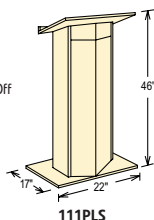

111PLS TECHNICAL SPECIFICATIONS

Dimensions: #111PLS — Floor Lectern 46"H x 22"W x 17"D
Weight: #111PLS — Floor Lectern 58 lbs.
Inside Shelf: 20.5"W x 6"D
Power Output: 30 Watts
Microphones: 2 Condenser type: Handheld w/ 9' Cable; Tie-Clip Lavalier with 10' Cable
Speakers: #111PLS — Four 8" Full Range
Inputs: Two Mics, One Aux Line
Wireless: Switchable; Two Frequency
Outputs: Line out 1 — Extension Speaker
Line out 2 — Tape Recorder
Controls: Four Volume, Bass/Treble, On/Off
Fuse: Internally Mounted, 2A
Power Supply: 117 Volt AC; 12 V DC w/ Optional Battery
Recharger: Internally mounted; w/LED indicator
Minor Assembly Required

111PLS

810 TECHNICAL SPECIFICATIONS

Dimensions: 42"H (lowered) x 22"W x 17"D
Weight: 78 lbs.
Inside Shelf: 12"W x 4"D
Minor Assembly Required