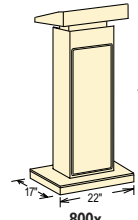

800x TECHNICAL SPECIFICATIONS

Dimensions: 46"H x 22"W x 17"D
Weight: 80 lbs.
Inside Shelf: 12"W x 4"D
SOUND SPECIFICATIONS
Power Output: 40 Watts
Microphones: 2 Condenser type: Handheld w/ 9' Cable; Tie-Clip/Lavalier with 10' Cable
Speakers: Four 6" Full Range
Controls: Four Volume, Bass/Treble, On/Off
Inputs: Two Mics, One Aux
Wireless: Switchable; Two Frequency
Outputs: Line out 1 — Extension Speaker
Line out 2 — Tape Recorder
Fuse: Internally Mounted, 2A
Power Supply: 117 Volt AC; 12 V DC w/ Optional Battery
Recharger: Internally mounted; with LED indicator
Minor Assembly Required

800x