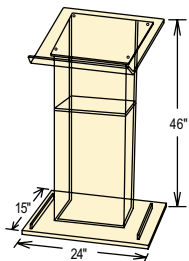

## FEATURES

- Contemporary-style lectern, perfect for a worship or modern business setting
- Light weight and made from 1/2" and 3/8" thick acrylic Plexiglass
- Broad 23.5"x24" reading surface with book stop
- Convenient 14"x8" shelf
- Ships UPS

#### TECHNICAL SPECIFICATIONS

|            |                       |
|------------|-----------------------|
| DIMENSIONS | 46" H x 24" W x 15" D |
| WEIGHT     | 47 lbs.               |
| SHELF      | 14" W x 8" D          |