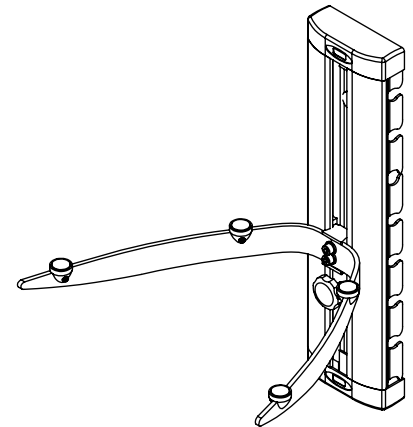

### FEATURES

- Durable aluminum shelf can be adjusted to accommodate AV components of any height
- Cable management system helps keep cables concealed and organized
- Supports up to 30lb
- Bubble level makes for a quick and easy installation

Side View

RoHS

<b>ESHV10</b>	Single AV Wall Shelf for AV Components
---------------	--

**Product Specifications**

	<b>DIMENSIONS (W x H x D)</b>	<b>PRODUCT WEIGHT</b>	<b>LOAD CAPACITY</b>	<b>FINISH</b>	<b>AVAILABLE COLORS</b>
<b>ESHV10</b>	10.67" x 13.41" x 10.13" (271 x 341 x 257mm)	1.51lb (.68kg)	30lb (13.6kg)	Powder coat	Gloss Black

**Package Specifications**

	<b>PACKAGE SIZE (W x H x D)</b>	<b>PACKAGE SHIP WEIGHT</b>	<b>PACKAGE UPC CODE</b>	<b>PACKAGE CONTENTS</b>	<b>UNITS IN PACKAGE</b>
<b>ESHV10</b>	9.875" x 1.625" x 12.25" (521 x 43 x 311mm)	1.75lb (.79kg)	735029276081	AV Wall Shelf, Instructions, Installation hardware	1

All dimensions = inch (mm)

**TOP VIEW**

**FRONT VIEW**

**SIDE VIEW**

**ISOMETRIC VIEW**

**ARCHITECTS SPECIFICATIONS**

The Peerless-AV Single AV Wall Shelf shall be model ESHV10.  
 Assembly and installation shall be done according to instructions provided by the manufacturer.