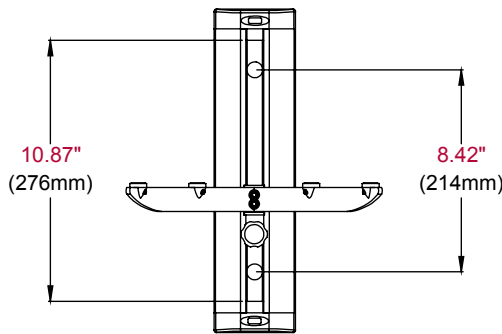

Side View

RoHS

<b>ESHV10</b>	Single AV Wall Shelf for AV Components
---------------	--

**Product Specifications**

	<b>DIMENSIONS (W x H x D)</b>	<b>PRODUCT WEIGHT</b>	<b>LOAD CAPACITY</b>	<b>FINISH</b>	<b>AVAILABLE COLORS</b>
<b>ESHV10</b>	10.67" x 13.41" x 10.13" (271 x 341 x 257mm)	1.51lb (.68kg)	30lb (13.6kg)	Powder coat	Gloss Black

**Package Specifications**

	<b>PACKAGE SIZE (W x H x D)</b>	<b>PACKAGE SHIP WEIGHT</b>	<b>PACKAGE UPC CODE</b>	<b>PACKAGE CONTENTS</b>	<b>UNITS IN PACKAGE</b>
<b>ESHV10</b>	9.875" x 1.625" x 12.25" (521 x 43 x 311mm)	1.75lb (.79kg)	735029276081	AV Wall Shelf, Instructions, Installation hardware	1

All dimensions = inch (mm)

**TOP VIEW**

**FRONT VIEW**

**SIDE VIEW**

**ISOMETRIC VIEW**

**ARCHITECTS SPECIFICATIONS**

The Peerless-AV Single AV Wall Shelf shall be model ESHV10.  
 Assembly and installation shall be done according to instructions provided by the manufacturer.