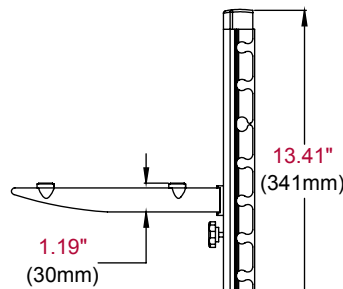

Side View

RoHS

<b>ESHV10</b>	Single AV Wall Shelf for AV Components
---------------	--

**Product Specifications**

	<b>DIMENSIONS (W x H x D)</b>	<b>PRODUCT WEIGHT</b>	<b>LOAD CAPACITY</b>	<b>FINISH</b>	<b>AVAILABLE COLORS</b>
<b>ESHV10</b>	10.67" x 13.41" x 10.13" (271 x 341 x 257mm)	1.51lb (.68kg)	30lb (13.6kg)	Powder coat	Gloss Black

**Package Specifications**

	<b>PACKAGE SIZE (W x H x D)</b>	<b>PACKAGE SHIP WEIGHT</b>	<b>PACKAGE UPC CODE</b>	<b>PACKAGE CONTENTS</b>	<b>UNITS IN PACKAGE</b>
<b>ESHV10</b>	9.875" x 1.625" x 12.25" (521 x 43 x 311mm)	1.75lb (.79kg)	735029276081	AV Wall Shelf, Instructions, Installation hardware	1

All dimensions = inch (mm)

**TOP VIEW**

**FRONT VIEW**

**SIDE VIEW**

**ISOMETRIC VIEW**

**ARCHITECTS SPECIFICATIONS**

The Peerless-AV Single AV Wall Shelf shall be model ESHV10.  
 Assembly and installation shall be done according to instructions provided by the manufacturer.