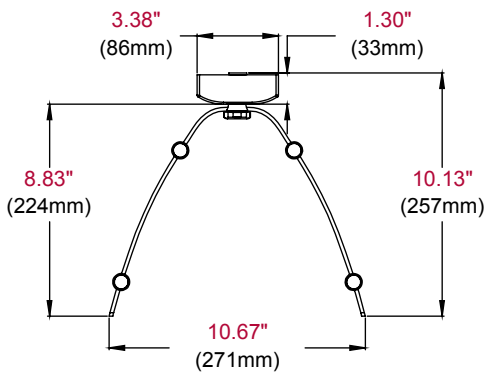

Side View

RoHS

<b>ESHV10</b>	Single AV Wall Shelf for AV Components
---------------	--

**Product Specifications**

	<b>DIMENSIONS (W x H x D)</b>	<b>PRODUCT WEIGHT</b>	<b>LOAD CAPACITY</b>	<b>FINISH</b>	<b>AVAILABLE COLORS</b>
<b>ESHV10</b>	10.67" x 13.41" x 10.13" (271 x 341 x 257mm)	1.51lb (.68kg)	30lb (13.6kg)	Powder coat	Gloss Black

**Package Specifications**

	<b>PACKAGE SIZE (W x H x D)</b>	<b>PACKAGE SHIP WEIGHT</b>	<b>PACKAGE UPC CODE</b>	<b>PACKAGE CONTENTS</b>	<b>UNITS IN PACKAGE</b>
<b>ESHV10</b>	9.875" x 1.625" x 12.25" (521 x 43 x 311mm)	1.75lb (.79kg)	735029276081	AV Wall Shelf, Instructions, Installation hardware	1

All dimensions = inch (mm)

**TOP VIEW**

**FRONT VIEW**

**SIDE VIEW**

**ISOMETRIC VIEW**

**ARCHITECTS SPECIFICATIONS**

The Peerless-AV Single AV Wall Shelf shall be model ESHV10.  
 Assembly and installation shall be done according to instructions provided by the manufacturer.