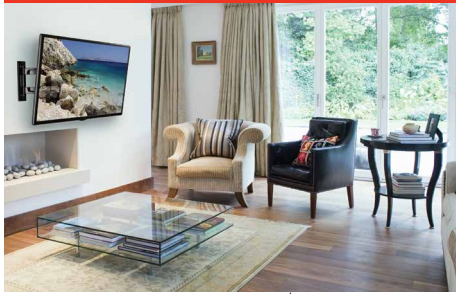

PA740

Mounting Pattern
100 x 100, 200 x 100,
or 200 x 200mm

Max Load
80lb
(36kg)

PARAMOUNT™ Articulating Wall Mount FOR 22" TO 40" DISPLAYS

The Paramount™ series wall mounts provide versatile and multi-functional features. With PA740, extend the display up to 14.91" (379mm) or fully-retract it to just 2.80" (71mm) from the wall for the perfect viewing angle. The Hook-and-Hang™ system offers easy, one-person installation of the display. A ratcheting handle provides locking tilt capability for quick adjustments to the amount of tilt, reducing glare and optimizing the viewing angle. Integrated cable management protects, contains and conceals cables for a clean installation.

- Accommodates 100 x 100, 200 x 100, or 200 x 200mm VESA® mounting patterns
- Extends 14.91" (379mm) from the wall
- Retracts to 2.80" (71mm) to save space
- +15/-5° of tilt for optimal viewing angles
- ±5° of roll for post installation display leveling
- Up to ±90° of pivot
- Design is UL listed and tested to four times stated load capacity