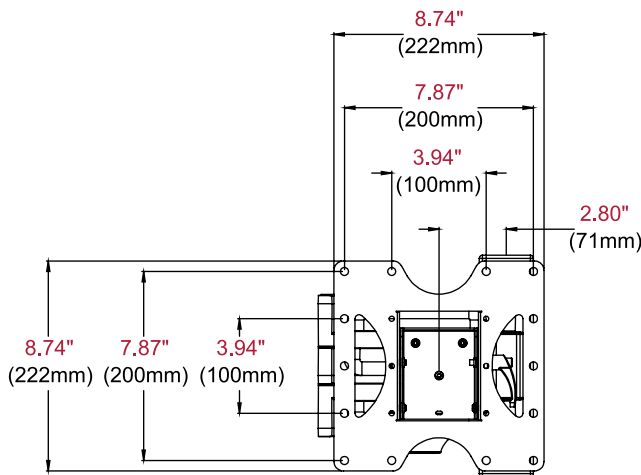

- Accommodates 100 x 100, 200 x 100, or 200 x 200mm VESA® mounting patterns
- Extends 14.91" (379mm) from the wall
- Retracts to 2.80" (71mm) to save space
- +15/-5° of tilt for optimal viewing angles
- ±5° of roll for post installation display leveling
- Up to ±90° of pivot
- Design is UL listed and tested to four times stated load capacity

Package Specifications

	PACKAGE SIZE (W x H x D)	PACKAGE SHIP WEIGHT	PACKAGE UPC CODE	PACKAGE CONTENTS	UNITS IN PACKAGE
PA740	10.63" x 3.23" x 11.77" (270 x 82 x 299mm)	6.05lb (2.74kg)	735029256090	Wall Mount, Wall and Display Installation Hardware, Installation Instructions	1

Accessories

ACC4X4: VESA® 400 x 400mm Adaptor Plate
ACC-UCM: Universal AV Component Mount

ESHV models: AV Wall Shelves
WSP700/WSP701: Metal Stud Wall Plates for 16"/24" Center Metal Studs

All dimensions = inch (mm)

TOP VIEW

WALL PLATE DETAIL

FRONT VIEW

SIDE VIEW COLLAPSED

**SIDE VIEW EXTENDED
+15°/-5° TILT**

Architect Specifications

The Paramount™ Articulating Wall Mount shall be a Peerless-AV model PA740 and shall be located where indicated on the plans. Assembly and installation shall be done according to instructions provided by the manufacturer.