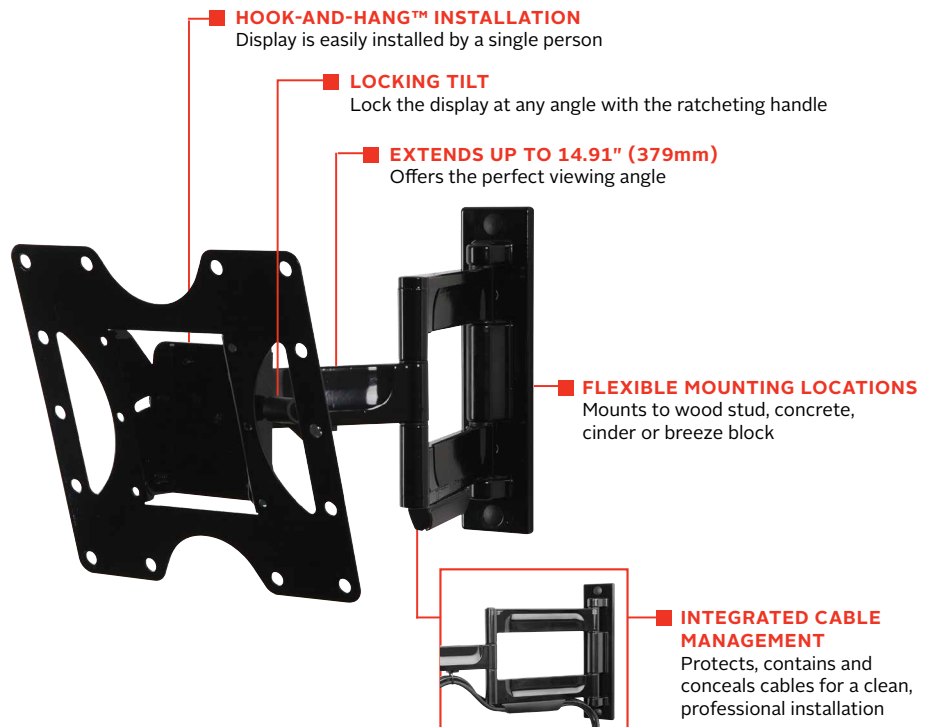

PA740

Mounting Pattern
100 x 100, 200 x 100,
or 200 x 200mm

Max Load
80lb
(36kg)

PARAMOUNT™ Articulating Wall Mount FOR 22" TO 40" DISPLAYS

The Paramount™ series wall mounts provide versatile and multi-functional features. With PA740, extend the display up to 14.91" (379mm) or fully-retract it to just 2.80" (71mm) from the wall for the perfect viewing angle. The Hook-and-Hang™ system offers easy, one-person installation of the display. A ratcheting handle provides locking tilt capability for quick adjustments to the amount of tilt, reducing glare and optimizing the viewing angle. Integrated cable management protects, contains and conceals cables for a clean installation.

- Accommodates 100 x 100, 200 x 100, or 200 x 200mm VESA® mounting patterns
- Extends 14.91" (379mm) from the wall
- Retracts to 2.80" (71mm) to save space
- +15/-5° of tilt for optimal viewing angles
- ±5° of roll for post installation display leveling
- Up to ±90° of pivot
- Design is UL listed and tested to four times stated load capacity

Please visit peerless-av.com/en-us/patents for patent information.

Swivel, tilt, extend or retract the display for the perfect viewing angle.

Comes in color packaging with included installation hardware and easy to follow instructions.

PA740	Paramount™ Articulating Wall Mount for 22" to 40" Displays
--------------	--

Product Specifications

	DIMENSIONS (W x H x D)	PRODUCT WEIGHT	LOAD CAPACITY	FINISH	AVAILABLE COLORS
PA740	9.40" x 8.74" x 2.80"-14.91" (239 x 222 x 71-379mm)	4.50lb (2.04kg)	80lb (36kg)	Scratch Resistant Fused Epoxy	Gloss Black