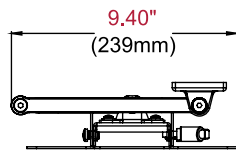

PA740	Paramount™ Articulating Wall Mount for 22" to 40" Displays

Product Specifications

	DIMENSIONS (W x H x D)	PRODUCT WEIGHT	LOAD CAPACITY	FINISH	AVAILABLE COLORS
PA740	9.40" x 8.74" x 2.80"-14.91" (239 x 222 x 71-379mm)	4.50lb (2.04kg)	80lb (36kg)	Scratch Resistant Fused Epoxy	Gloss Black

Package Specifications

	PACKAGE SIZE (W x H x D)	PACKAGE SHIP WEIGHT	PACKAGE UPC CODE	PACKAGE CONTENTS	UNITS IN PACKAGE
PA740	10.63" x 3.23" x 11.77" (270 x 82 x 299mm)	6.05lb (2.74kg)	735029256090	Wall Mount, Wall and Display Installation Hardware, Installation Instructions	1

Accessories

ACC4X4: VESA® 400 x 400mm Adaptor Plate
ACC-UCM: Universal AV Component Mount

ESHV models: AV Wall Shelves
WSP700/WSP701: Metal Stud Wall Plates for 16"/24" Center Metal Studs

All dimensions = inch (mm)

TOP VIEW