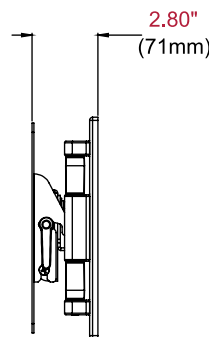

- Accommodates 100 x 100, 200 x 100, or 200 x 200mm VESA® mounting patterns
- Extends 14.91" (379mm) from the wall
- Retracts to 2.80" (71mm) to save space
- +15/-5° of tilt for optimal viewing angles
- ±5° of roll for post installation display leveling
- Up to ±90° of pivot
- Design is UL listed and tested to four times stated load capacity

Package Specifications

	PACKAGE SIZE (W x H x D)	PACKAGE SHIP WEIGHT	PACKAGE UPC CODE	PACKAGE CONTENTS	UNITS IN PACKAGE
PA740	10.63" x 3.23" x 11.77" (270 x 82 x 299mm)	6.05lb (2.74kg)	735029256090	Wall Mount, Wall and Display Installation Hardware, Installation Instructions	1

Accessories

ACC4X4: VESA® 400 x 400mm Adaptor Plate
ACC-UCM: Universal AV Component Mount

ESHV models: AV Wall Shelves
WSP700/WSP701: Metal Stud Wall Plates for 16"/24" Center Metal Studs

All dimensions = inch (mm)

TOP VIEW

WALL PLATE DETAIL

FRONT VIEW

SIDE VIEW COLLAPSED

**SIDE VIEW EXTENDED
+15°/-5° TILT**

Architect Specifications

The Paramount™ Articulating Wall Mount shall be a Peerless-AV model PA740 and shall be located where indicated on the plans. Assembly and installation shall be done according to instructions provided by the manufacturer.