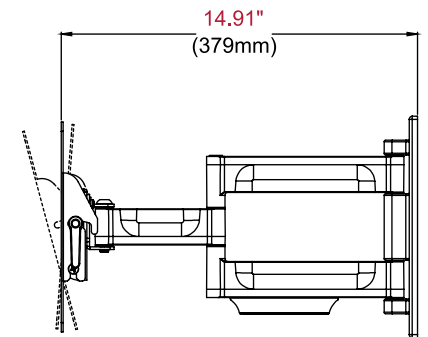

- Accommodates 100 x 100, 200 x 100, or 200 x 200mm VESA® mounting patterns
- Extends 14.91" (379mm) from the wall
- Retracts to 2.80" (71mm) to save space
- +15/-5° of tilt for optimal viewing angles
- ±5° of roll for post installation display leveling
- Up to ±90° of pivot
- Design is UL listed and tested to four times stated load capacity

Package Specifications

	PACKAGE SIZE (W x H x D)	PACKAGE SHIP WEIGHT	PACKAGE UPC CODE	PACKAGE CONTENTS	UNITS IN PACKAGE
PA740	10.63" x 3.23" x 11.77" (270 x 82 x 299mm)	6.05lb (2.74kg)	735029256090	Wall Mount, Wall and Display Installation Hardware, Installation Instructions	1

Accessories

ACC4X4: VESA® 400 x 400mm Adaptor Plate
ACC-UCM: Universal AV Component Mount

ESHV models: AV Wall Shelves
WSP700/WSP701: Metal Stud Wall Plates for 16"/24" Center Metal Studs

All dimensions = inch (mm)

TOP VIEW

WALL PLATE DETAIL

FRONT VIEW

SIDE VIEW COLLAPSED

**SIDE VIEW EXTENDED
+15°/-5° TILT**

Architect Specifications

The Paramount™ Articulating Wall Mount shall be a Peerless-AV model PA740 and shall be located where indicated on the plans. Assembly and installation shall be done according to instructions provided by the manufacturer.