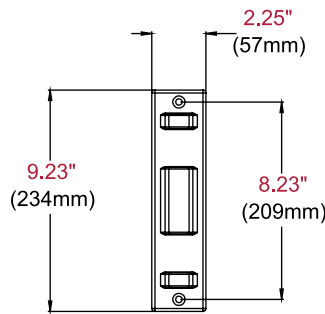

PA740	Paramount™ Articulating Wall Mount for 22" to 40" Displays

Product Specifications

	DIMENSIONS (W x H x D)	PRODUCT WEIGHT	LOAD CAPACITY	FINISH	AVAILABLE COLORS
PA740	9.40" x 8.74" x 2.80"-14.91" (239 x 222 x 71-379mm)	4.50lb (2.04kg)	80lb (36kg)	Scratch Resistant Fused Epoxy	Gloss Black

Package Specifications

	PACKAGE SIZE (W x H x D)	PACKAGE SHIP WEIGHT	PACKAGE UPC CODE	PACKAGE CONTENTS	UNITS IN PACKAGE
PA740	10.63" x 3.23" x 11.77" (270 x 82 x 299mm)	6.05lb (2.74kg)	735029256090	Wall Mount, Wall and Display Installation Hardware, Installation Instructions	1

Accessories

ACC4X4: VESA® 400 x 400mm Adaptor Plate
ACC-UCM: Universal AV Component Mount

ESHV models: AV Wall Shelves
WSP700/WSP701: Metal Stud Wall Plates for 16"/24" Center Metal Studs

All dimensions = inch (mm)

WALL PLATE DETAIL