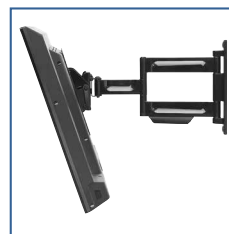

PA740

Mounting Pattern
100 x 100, 200 x 100,
or 200 x 200mm

Max Load
80lb
(36kg)

PARAMOUNT™ Articulating Wall Mount FOR 22" TO 40" DISPLAYS

The Paramount™ series wall mounts provide versatile and multi-functional features. With PA740, extend the display up to 14.91" (379mm) or fully-retract it to just 2.80" (71mm) from the wall for the perfect viewing angle. The Hook-and-Hang™ system offers easy, one-person installation of the display. A ratcheting handle provides locking tilt capability for quick adjustments to the amount of tilt, reducing glare and optimizing the viewing angle. Integrated cable management protects, contains and conceals cables for a clean installation.

- Accommodates 100 x 100, 200 x 100, or 200 x 200mm VESA® mounting patterns
- Extends 14.91" (379mm) from the wall
- Retracts to 2.80" (71mm) to save space
- +15/-5° of tilt for optimal viewing angles
- ±5° of roll for post installation display leveling
- Up to ±90° of pivot
- Design is UL listed and tested to four times stated load capacity

Please visit peerless-av.com/en-us/patents for patent information.

Swivel, tilt, extend or retract the display for the perfect viewing angle.

Comes in color packaging with included installation hardware and easy to follow instructions.

PA740	Paramount™ Articulating Wall Mount for 22" to 40" Displays
--------------	--

Product Specifications

	DIMENSIONS (W x H x D)	PRODUCT WEIGHT	LOAD CAPACITY	FINISH	AVAILABLE COLORS
PA740	9.40" x 8.74" x 2.80"-14.91" (239 x 222 x 71-379mm)	4.50lb (2.04kg)	80lb (36kg)	Scratch Resistant Fused Epoxy	Gloss Black