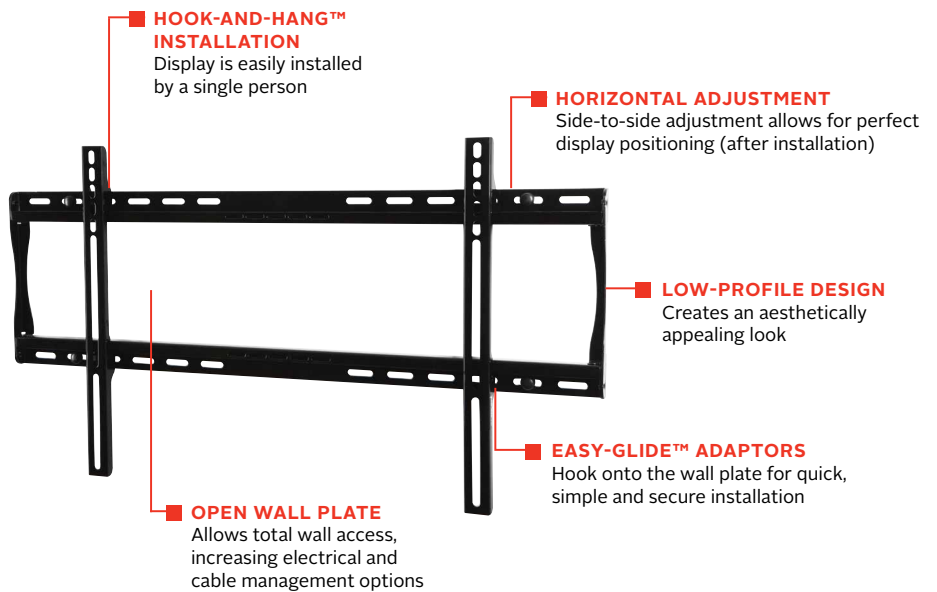

PF650

	Mounting Pattern 742 x 405mm (29.23" x 15.95")		Max Load 150lb (68kg)
--	---	--	------------------------------------

PARAMOUNT™

Universal Flat Wall Mount

FOR 39" TO 75" DISPLAYS

The Paramount™ series wall mounts provide versatile and multi-functional features. With PF650, a low-profile design positions the display just 1.26" (32mm) from the wall. The Hook-and-Hang™ system offers easy, one-person installation of the display. The Easy-Glide™ adaptors hook onto the wall plate for a quick, simple, and secure installation. After installation, achieve perfect display positioning with side-to-side adjustment capabilities.

- Universal mount fits displays with mounting patterns up to 742 x 405mm (29.23" W x 15.95" H) and accommodates up to 600 x 400mm VESA® patterns
- Low-profile design holds display only 1.26" (32mm)
- Horizontal display adjustment up to 8.00" (203mm) for centering display on wall
- Includes all necessary wall and display attachment hardware
- Design is UL listed and tested to four times stated load capacity

Please visit peerless-av.com/en-us/patents for patent information.

Low-profile design for a sleek, yet compact installation.

Comes in color packaging with included installation hardware and easy to follow instructions.

PF650	Paramount™ Universal Flat Wall Mount for 39" to 75" Displays
--------------	--

Product Specifications

	DIMENSIONS (W x H x D)	PRODUCT WEIGHT	LOAD CAPACITY	FINISH	AVAILABLE COLORS
PF650	30.87" x 16.89" x 1.26" (784 x 429 x 32mm)	5.40lb (2.45kg)	150lb (68kg)	Scratch Resistant Fused Epoxy	Gloss Black