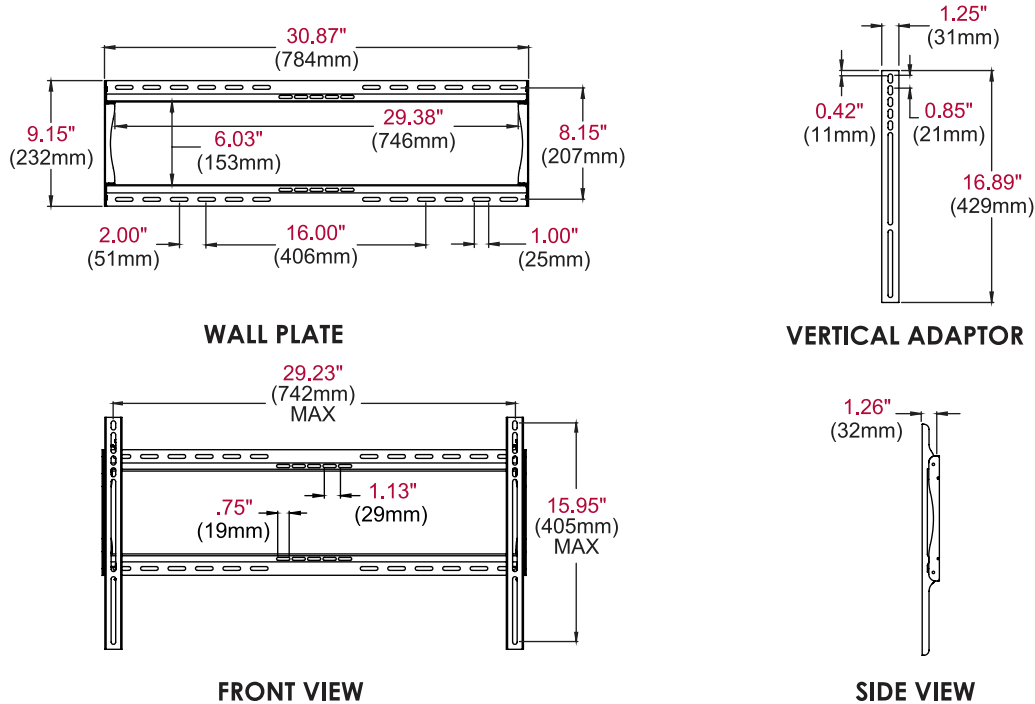

PF650	Paramount™ Universal Flat Wall Mount for 39" to 75" Displays

Product Specifications

	DIMENSIONS (W x H x D)	PRODUCT WEIGHT	LOAD CAPACITY	FINISH	AVAILABLE COLORS
PF650	30.87" x 16.89" x 1.26" (784 x 429 x 32mm)	5.40lb (2.45kg)	150lb (68kg)	Scratch Resistant Fused Epoxy	Gloss Black

Package Specifications

	PACKAGE SIZE (W x H x D)	PACKAGE SHIP WEIGHT	PACKAGE UPC CODE	PACKAGE CONTENTS	UNITS IN PACKAGE
PF650	33.62" x 1.57" x 10.71" (854 x 40 x 272mm)	7.15lb (3.24kg)	735029255017	Wall Mount, Wall and Display Installation Hardware, Installation Instructions	1

Accessories

ACC415: 4-pack Metal Stud Fastener Kit	ESHV models: AV Wall Shelves
ACC309: Video Conference Shelf	IBA4-W: Easy Mount Recessed Low Voltage Cable Plate
ACC-UCM: Universal AV Component Mount	

All dimensions = inch (mm)

Architect Specifications

The Paramount™ Universal Flat Wall Mount shall be a Peerless-AV model PF650 and shall be located where indicated on the plans. Assembly and installation shall be done according to instructions provided by the manufacturer.

Visit peerless-av.com to see the complete line of AV solutions from Peerless-AV, including outdoor displays, wireless, kiosks, digital audio, display mounts, projector mounts, carts/stands, and a full assortment of accessories.

Peerless-AV
2300 White Oak Circle
Aurora, IL 60502 USA
(800) 865-2112
(630) 375-5100
Fax: (800) 359-6500

Peerless-AV EMEA
Unit 3 Watford Interchange
Colonial Way, Watford
Herts, WD24 4WP
United Kingdom
+44 (0) 1923 200100
Fax: +44 (0) 1923 200101

Peerless-AV Latin America
Ave de las Industrias 413
Parque Industrial Escobedo
Escobedo, N.L.,
Mexico 66062
+52 (81) 8384-8300
Fax: +52 (81) 8384-8360