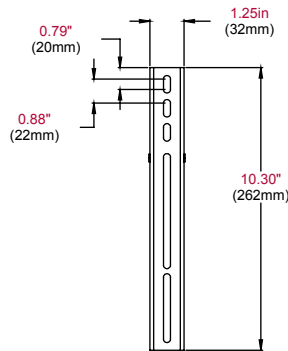

Display size: 13"-37"

Max load: 125lb (56kg)

## Product Specifications

	DIMENSIONS (W x H x D)	PRODUCT WEIGHT	LOAD CAPACITY	FINISH	AVAILABLE COLORS
<b>ST635(P)(-S)</b>	13.76" x 10.3" x 2.55" (350 x 262 x 65mm)	5.1lb (2.3kg)	125lb (56kg)	Scratch resistant fused epoxy	ST635(P): Black ST635(P)-S: Silver

## Package Specifications

	PACKAGE SIZE (W x H x D)	PACKAGE SHIP WEIGHT	PACKAGE UPC CODE	PACKAGE CONTENTS	UNITS IN PACKAGE
<b>ST635(P)(-S)</b>	11.5" x 10.06" x 3.5" (292 x 256 x 89mm)	6.6lb (2.99kg)	ST635: 735029236573 ST635-S: 735029236597 ST635P: 735029236580 ST635P-S: 735029236603	Wall plate, universal display adapters, mounting and display attachment hardware	1

## Accessories

**ACC215:** 2-pack Metal Stud Fastener Kit

All dimensions = inch (mm)

**WALL PLATE**

**VERTICAL ADAPTER**

**ISOMETRIC VIEW**

**FRONT VIEW**

**SIDE VIEW**