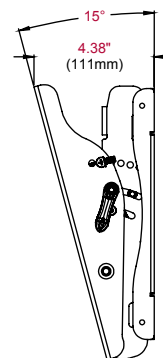

## Product Specifications

	DIMENSIONS (W x H x D)	PRODUCT WEIGHT	LOAD CAPACITY	FINISH	AVAILABLE COLORS
<b>ST635(P)(-S)</b>	13.76" x 10.3" x 2.55" (350 x 262 x 65mm)	5.1lb (2.3kg)	125lb (56kg)	Scratch resistant fused epoxy	ST635(P): Black ST635(P)-S: Silver

## Package Specifications

	PACKAGE SIZE (W x H x D)	PACKAGE SHIP WEIGHT	PACKAGE UPC CODE	PACKAGE CONTENTS	UNITS IN PACKAGE
<b>ST635(P)(-S)</b>	11.5" x 10.06" x 3.5" (292 x 256 x 89mm)	6.6lb (2.99kg)	ST635: 735029236573 ST635-S: 735029236597 ST635P: 735029236580 ST635P-S: 735029236603	Wall plate, universal display adapters, mounting and display attachment hardware	1

## Accessories

**ACC215:** 2-pack Metal Stud Fastener Kit

All dimensions = inch (mm)

**WALL PLATE**

**VERTICAL ADAPTER**

**ISOMETRIC VIEW**

**FRONT VIEW**

**SIDE VIEW**

**SIDE VIEW  
15° TILT**