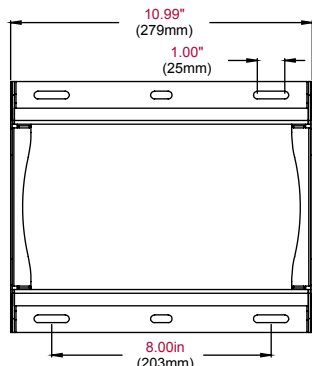

Display size: 13"-37"

Max load: 125lb (56kg)

## Product Specifications

	DIMENSIONS (W x H x D)	PRODUCT WEIGHT	LOAD CAPACITY	FINISH	AVAILABLE COLORS
<b>ST635(P)(-S)</b>	13.76" x 10.3" x 2.55" (350 x 262 x 65mm)	5.1lb (2.3kg)	125lb (56kg)	Scratch resistant fused epoxy	ST635(P): Black ST635(P)-S: Silver

## Package Specifications

	PACKAGE SIZE (W x H x D)	PACKAGE SHIP WEIGHT	PACKAGE UPC CODE	PACKAGE CONTENTS	UNITS IN PACKAGE
<b>ST635(P)(-S)</b>	11.5" x 10.06" x 3.5" (292 x 256 x 89mm)	6.6lb (2.99kg)	ST635: 735029236573 ST635-S: 735029236597 ST635P: 735029236580 ST635P-S: 735029236603	Wall plate, universal display adapters, mounting and display attachment hardware	1

## Accessories

**ACC215:** 2-pack Metal Stud Fastener Kit

All dimensions = inch (mm)

**WALL PLATE**

**VERTICAL ADAPTER**

**ISOMETRIC VIEW**

**FRONT VIEW**

**SIDE VIEW**