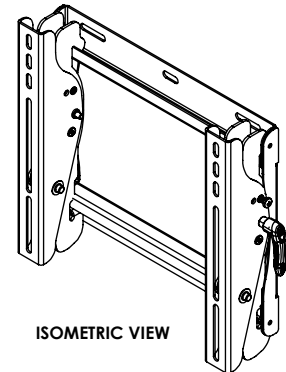

## Package Specifications

	PACKAGE SIZE (W x H x D)	PACKAGE SHIP WEIGHT	PACKAGE UPC CODE	PACKAGE CONTENTS	UNITS IN PACKAGE
<b>ST635(P)(-S)</b>	11.5" x 10.06" x 3.5" (292 x 256 x 89mm)	6.6lb (2.99kg)	ST635: 735029236573 ST635-S: 735029236597 ST635P: 735029236580 ST635P-S: 735029236603	Wall plate, universal display adapters, mounting and display attachment hardware	1

## Accessories

**ACC215:** 2-pack Metal Stud Fastener Kit

All dimensions = inch (mm)

**WALL PLATE**

**VERTICAL ADAPTER**

**ISOMETRIC VIEW**

**FRONT VIEW**

**SIDE VIEW**

**SIDE VIEW  
15° TILT**