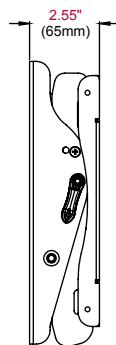

## Product Specifications

	DIMENSIONS (W x H x D)	PRODUCT WEIGHT	LOAD CAPACITY	FINISH	AVAILABLE COLORS
<b>ST635(P)(-S)</b>	13.76" x 10.3" x 2.55" (350 x 262 x 65mm)	5.1lb (2.3kg)	125lb (56kg)	Scratch resistant fused epoxy	ST635(P): Black ST635(P)-S: Silver

## Package Specifications

	PACKAGE SIZE (W x H x D)	PACKAGE SHIP WEIGHT	PACKAGE UPC CODE	PACKAGE CONTENTS	UNITS IN PACKAGE
<b>ST635(P)(-S)</b>	11.5" x 10.06" x 3.5" (292 x 256 x 89mm)	6.6lb (2.99kg)	ST635: 735029236573 ST635-S: 735029236597 ST635P: 735029236580 ST635P-S: 735029236603	Wall plate, universal display adapters, mounting and display attachment hardware	1

## Accessories

**ACC215:** 2-pack Metal Stud Fastener Kit

All dimensions = inch (mm)

**WALL PLATE**

**VERTICAL ADAPTER**

**ISOMETRIC VIEW**

**FRONT VIEW**

**SIDE VIEW**

**SIDE VIEW  
15° TILT**