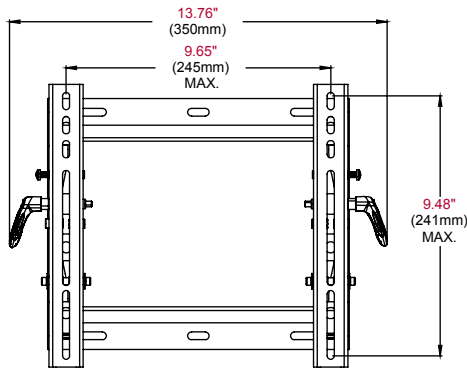

## Product Specifications

	DIMENSIONS (W x H x D)	PRODUCT WEIGHT	LOAD CAPACITY	FINISH	AVAILABLE COLORS
<b>ST635(P)(-S)</b>	13.76" x 10.3" x 2.55" (350 x 262 x 65mm)	5.1lb (2.3kg)	125lb (56kg)	Scratch resistant fused epoxy	ST635(P): Black ST635(P)-S: Silver

## Package Specifications

	PACKAGE SIZE (W x H x D)	PACKAGE SHIP WEIGHT	PACKAGE UPC CODE	PACKAGE CONTENTS	UNITS IN PACKAGE
<b>ST635(P)(-S)</b>	11.5" x 10.06" x 3.5" (292 x 256 x 89mm)	6.6lb (2.99kg)	ST635: 735029236573 ST635-S: 735029236597 ST635P: 735029236580 ST635P-S: 735029236603	Wall plate, universal display adapters, mounting and display attachment hardware	1

## Accessories

**ACC215:** 2-pack Metal Stud Fastener Kit

All dimensions = inch (mm)

**WALL PLATE**

**VERTICAL ADAPTER**

**ISOMETRIC VIEW**

**FRONT VIEW**

**SIDE VIEW**

**SIDE VIEW  
15° TILT**