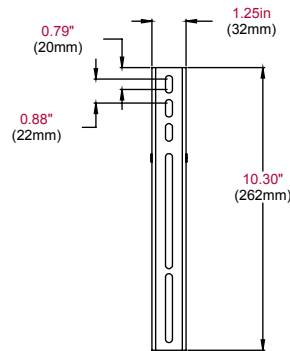

Product Specifications

	DIMENSIONS (W x H x D)	PRODUCT WEIGHT	LOAD CAPACITY	FINISH	AVAILABLE COLORS
ST635(P)(-S)	13.76" x 10.3" x 2.55" (350 x 262 x 65mm)	5.1lb (2.3kg)	125lb (56kg)	Scratch resistant fused epoxy	ST635(P): Black ST635(P)-S: Silver

Package Specifications

	PACKAGE SIZE (W x H x D)	PACKAGE SHIP WEIGHT	PACKAGE UPC CODE	PACKAGE CONTENTS	UNITS IN PACKAGE
ST635(P)(-S)	11.5" x 10.06" x 3.5" (292 x 256 x 89mm)	6.6lb (2.99kg)	ST635: 735029236573 ST635-S: 735029236597 ST635P: 735029236580 ST635P-S: 735029236603	Wall plate, universal display adapters, mounting and display attachment hardware	1

Accessories

ACC215: 2-pack Metal Stud Fastener Kit

All dimensions = inch (mm)

WALL PLATE

VERTICAL ADAPTER

ISOMETRIC VIEW

FRONT VIEW

SIDE VIEW

**SIDE VIEW
15° TILT**

ARCHITECTS SPECIFICATIONS

The Smartmount® Universal Tilt Wall Mount shall be a Peerless-AV model ST635 and shall be located where indicated on the plans. It shall be constructed of heavy gauge cold rolled steel and finished with scratch resistant Black or Silver Fused Epoxy. Assembly and installation shall be done according to instructions provided by the manufacturer.