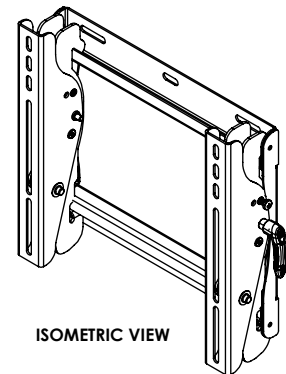

Display size: 13"-37"

Max load: 125lb (56kg)

FEATURES

- Universal mount fits displays with mounting hole patterns up to 245 x 241mm (9.65"W x 9.48"H), including VESA® 100, 200 x 100 and 200 x 200mm
- Open wall plate architecture allows for total wall access, increasing electrical access and cable management options
- Adjustable up to 15° of forward tilt and -5° backward tilt for optimal viewing angle
- Universal tilt bracket allows for tilt adjustment without the use of tools
- Easy-grip lever locks the display position into place
- Optional IncreLok™ feature offers fixed tilt angles of -5°, 0°, 5°, 10°, 15°
- Universal display adapters easily hook onto wall plate for fast installation
- Mounts to wood stud, concrete, cinder block or metal stud (metal stud accessory required)
- Comes with Peerless' Sorted-for-You™ fastener pack with all necessary display attachment hardware
- Integrated security options available
- UL listed

Package Specifications

	PACKAGE SIZE (W x H x D)	PACKAGE SHIP WEIGHT	PACKAGE UPC CODE	PACKAGE CONTENTS	UNITS IN PACKAGE
ST635(P)(-S)	11.5" x 10.06" x 3.5" (292 x 256 x 89mm)	6.6lb (2.99kg)	ST635: 735029236573 ST635-S: 735029236597 ST635P: 735029236580 ST635P-S: 735029236603	Wall plate, universal display adapters, mounting and display attachment hardware	1

Accessories

ACC215: 2-pack Metal Stud Fastener Kit

All dimensions = inch (mm)

WALL PLATE

VERTICAL ADAPTER

ISOMETRIC VIEW

FRONT VIEW

SIDE VIEW

**SIDE VIEW
15° TILT**

ARCHITECTS SPECIFICATIONS

The Smartmount® Universal Tilt Wall Mount shall be a Peerless-AV model ST635 and shall be located where indicated on the plans. It shall be constructed of heavy gauge cold rolled steel and finished with scratch resistant Black or Silver Fused Epoxy. Assembly and installation shall be done according to instructions provided by the manufacturer.