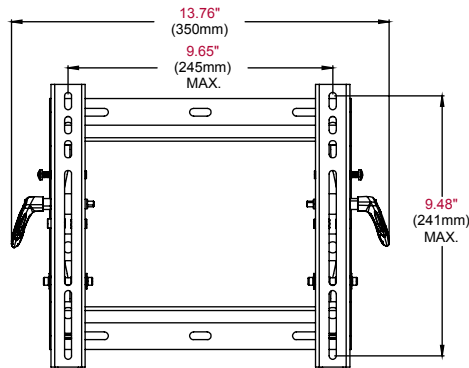

Display size: 13"-37"

Max load: 125lb (56kg)

FEATURES

- Universal mount fits displays with mounting hole patterns up to 245 x 241mm (9.65"W x 9.48"H), including VESA® 100, 200 x 100 and 200 x 200mm
- Open wall plate architecture allows for total wall access, increasing electrical access and cable management options
- Adjustable up to 15° of forward tilt and -5° backward tilt for optimal viewing angle
- Universal tilt bracket allows for tilt adjustment without the use of tools
- Easy-grip lever locks the display position into place
- Optional IncreLok™ feature offers fixed tilt angles of -5°, 0°, 5°, 10°, 15°
- Universal display adapters easily hook onto wall plate for fast installation
- Mounts to wood stud, concrete, cinder block or metal stud (metal stud accessory required)
- Comes with Peerless' Sorted-for-You™ fastener pack with all necessary display attachment hardware
- Integrated security options available
- UL listed

Product Specifications

	DIMENSIONS (W x H x D)	PRODUCT WEIGHT	LOAD CAPACITY	FINISH	AVAILABLE COLORS
ST635(P)(-S)	13.76" x 10.3" x 2.55" (350 x 262 x 65mm)	5.1lb (2.3kg)	125lb (56kg)	Scratch resistant fused epoxy	ST635(P): Black ST635(P)-S: Silver

Package Specifications

	PACKAGE SIZE (W x H x D)	PACKAGE SHIP WEIGHT	PACKAGE UPC CODE	PACKAGE CONTENTS	UNITS IN PACKAGE
ST635(P)(-S)	11.5" x 10.06" x 3.5" (292 x 256 x 89mm)	6.6lb (2.99kg)	ST635: 735029236573 ST635-S: 735029236597 ST635P: 735029236580 ST635P-S: 735029236603	Wall plate, universal display adapters, mounting and display attachment hardware	1

Accessories

ACC215: 2-pack Metal Stud Fastener Kit

All dimensions = inch (mm)

WALL PLATE

VERTICAL ADAPTER

ISOMETRIC VIEW

FRONT VIEW

SIDE VIEW