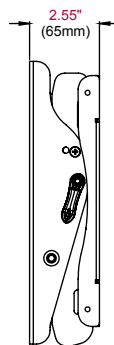

Display size: 13"-37"

Max load: 125lb (56kg)

FEATURES

- Universal mount fits displays with mounting hole patterns up to 245 x 241mm (9.65"W x 9.48"H), including VESA® 100, 200 x 100 and 200 x 200mm
- Open wall plate architecture allows for total wall access, increasing electrical access and cable management options
- Adjustable up to 15° of forward tilt and -5° backward tilt for optimal viewing angle
- Universal tilt bracket allows for tilt adjustment without the use of tools
- Easy-grip lever locks the display position into place
- Optional IncreLok™ feature offers fixed tilt angles of -5°, 0°, 5°, 10°, 15°
- Universal display adapters easily hook onto wall plate for fast installation
- Mounts to wood stud, concrete, cinder block or metal stud (metal stud accessory required)
- Comes with Peerless' Sorted-for-You™ fastener pack with all necessary display attachment hardware
- Integrated security options available
- UL listed

Product Specifications

	DIMENSIONS (W x H x D)	PRODUCT WEIGHT	LOAD CAPACITY	FINISH	AVAILABLE COLORS
ST635(P)(-S)	13.76" x 10.3" x 2.55" (350 x 262 x 65mm)	5.1lb (2.3kg)	125lb (56kg)	Scratch resistant fused epoxy	ST635(P): Black ST635(P)-S: Silver

Package Specifications

	PACKAGE SIZE (W x H x D)	PACKAGE SHIP WEIGHT	PACKAGE UPC CODE	PACKAGE CONTENTS	UNITS IN PACKAGE
ST635(P)(-S)	11.5" x 10.06" x 3.5" (292 x 256 x 89mm)	6.6lb (2.99kg)	ST635: 735029236573 ST635-S: 735029236597 ST635P: 735029236580 ST635P-S: 735029236603	Wall plate, universal display adapters, mounting and display attachment hardware	1

Accessories

ACC215: 2-pack Metal Stud Fastener Kit

All dimensions = inch (mm)

WALL PLATE

VERTICAL ADAPTER

ISOMETRIC VIEW

FRONT VIEW

SIDE VIEW