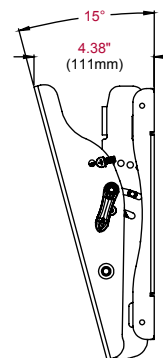

Product Specifications

	DIMENSIONS (W x H x D)	PRODUCT WEIGHT	LOAD CAPACITY	FINISH	AVAILABLE COLORS
ST635(P)(-S)	13.76" x 10.3" x 2.55" (350 x 262 x 65mm)	5.1lb (2.3kg)	125lb (56kg)	Scratch resistant fused epoxy	ST635(P): Black ST635(P)-S: Silver

Package Specifications

	PACKAGE SIZE (W x H x D)	PACKAGE SHIP WEIGHT	PACKAGE UPC CODE	PACKAGE CONTENTS	UNITS IN PACKAGE
ST635(P)(-S)	11.5" x 10.06" x 3.5" (292 x 256 x 89mm)	6.6lb (2.99kg)	ST635: 735029236573 ST635-S: 735029236597 ST635P: 735029236580 ST635P-S: 735029236603	Wall plate, universal display adapters, mounting and display attachment hardware	1

Accessories

ACC215: 2-pack Metal Stud Fastener Kit

All dimensions = inch (mm)

WALL PLATE

VERTICAL ADAPTER

ISOMETRIC VIEW

FRONT VIEW

SIDE VIEW

**SIDE VIEW
15° TILT**

ARCHITECTS SPECIFICATIONS

The Smartmount® Universal Tilt Wall Mount shall be a Peerless-AV model ST635 and shall be located where indicated on the plans. It shall be constructed of heavy gauge cold rolled steel and finished with scratch resistant Black or Silver Fused Epoxy. Assembly and installation shall be done according to instructions provided by the manufacturer.