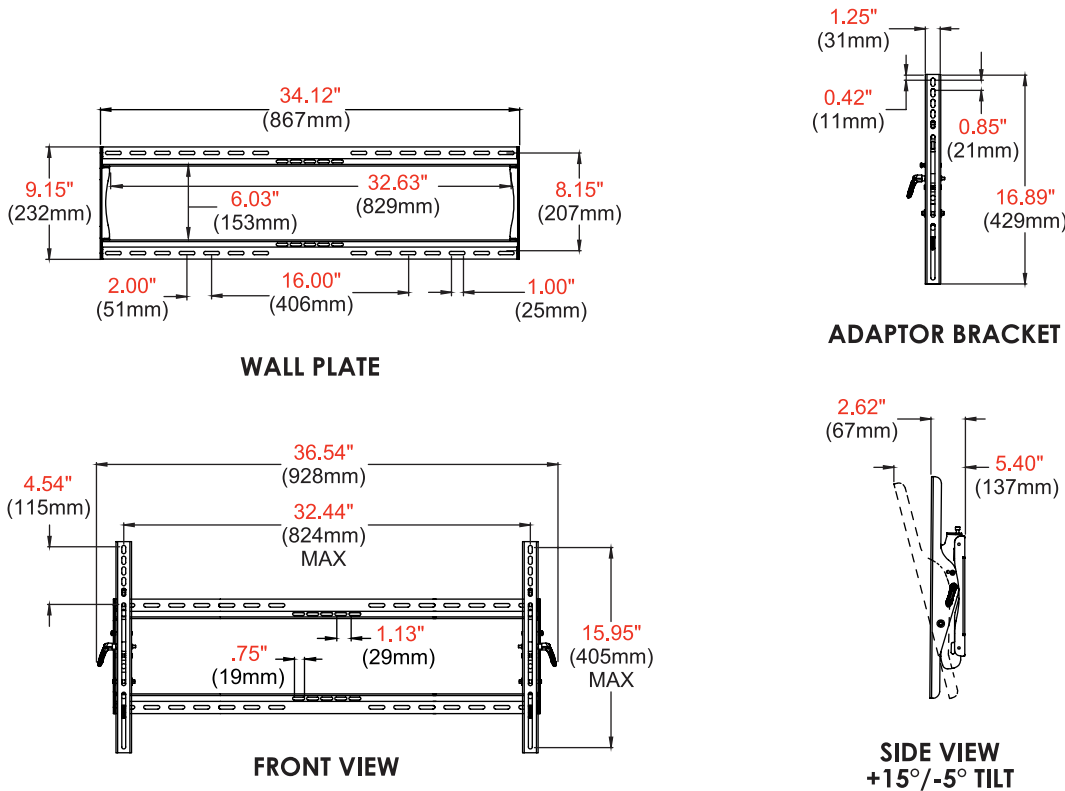

ST660P	SmartMount® Universal Tilt Wall Mount for 39" to 80" Displays - Standard Models
ST660	SmartMount® Universal Tilt Wall Mount for 39" to 80" Displays - Security Models

Product Specifications

	DIMENSIONS (W x H x D)	PRODUCT WEIGHT	LOAD CAPACITY	FINISH	AVAILABLE COLORS
ST660(P)	36.54" x 16.89" x 2.62"-5.40" (928 x 429 x 67-137mm)	8.70lb (3.95kg)	200lb (91kg)	Scratch Resistant Fused Epoxy	Semi-Gloss Black

Package Specifications

	PACKAGE SIZE (W x H x D)	PACKAGE SHIP WEIGHT	PACKAGE UPC CODE	PACKAGE CONTENTS	UNITS IN PACKAGE
ST660(P)	36.41" x 2.95" x 10.71" (925 x 75 x 272mm)	11.00lb (4.99kg)	ST660: 735029235606 ST660P: 735029231875	Wall Mount, Wall and Display Installation Hardware, Installation Instructions	1

Accessories

ACC415: 4-pack Metal Stud Fastener Kit	ACC-WMVCs: Video Conferencing Shelf
ACC309: Video Conference Shelf	ESHV models: AV Wall Shelves
ACC-UCM: Universal AV Component Mount	IBA4-W: Easy Mount Recessed Low Voltage Cable Plate

All dimensions = inch (mm)

Architect Specifications

The SmartMount® Tilt Wall Mount shall be a Peerless-AV model ST660(P) and shall be located where indicated on the plans. Assembly and installation shall be done according to instructions provided by the manufacturer.

Visit peerless-av.com to see the complete line of AV solutions from Peerless-AV, including outdoor displays, wireless, kiosks, digital audio, display mounts, projector mounts, carts/stands, and a full assortment of accessories.

Peerless-AV
2300 White Oak Circle
Aurora, IL 60502 USA
(800) 865-2112
(630) 375-5100
Fax: (800) 359-6500

Peerless-AV EMEA
Unit 3 Watford Interchange
Colonial Way, Watford
Herts, WD24 4WP
United Kingdom
+44 (0) 1923 200100
Fax: +44 (0) 1923 200101

Peerless-AV Latin America
Ave de las Industrias 413
Parque Industrial Escobedo
Escobedo, N.L.,
Mexico 66062
+52 (81) 8384-8300
Fax: +52 (81) 8384-8360