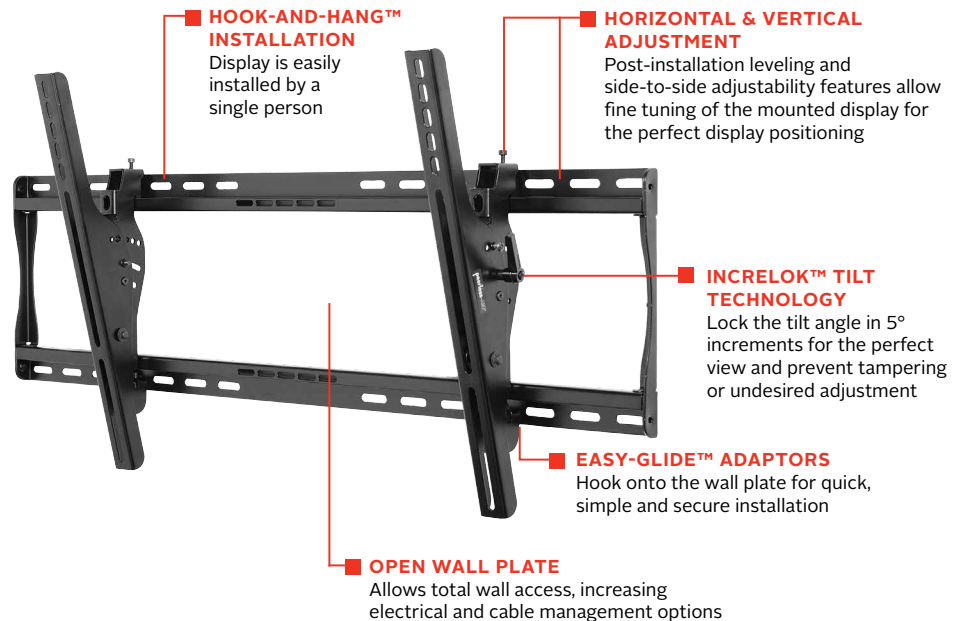

ST660(P)

Mounting Pattern
824 x 405mm
(32.44" x 15.95")

Max Load
200lb
(91kg)

SMARTMOUNT®

Universal Tilt Wall Mount

FOR 39" TO 80" DISPLAYS

The SmartMount® Universal Tilt Wall Mount series offers the most versatile installation features and mounting options. Horizontal and vertical adjustment abilities allow for post installation leveling and side-to-side positioning, making it easier than ever to find the perfect TV position. Lock the tilt angle at installation to prevent tampering or moving with the IncreLok™ tilt technology. Security screws provided in the ST660 models deter tampering and theft. The open wall plate design offers total wall access, increasing the electrical and cable management options. The display can now simply be installed by a single person with the Hook-and-Hang™ system. The Easy-Glide™ adaptors hook onto the wall plate for an overall quick, simple and secure installation.

- Universal mount fits displays with mounting patterns up to 824 x 405mm (32.44" W x 15.95" H) and accommodates up to 800 x 400mm VESA® patterns
- Adjustable 15° forward tilt and 5° backward tilt for finding the optimal viewing angle
- Easy-Grip™ ratcheting handle locks tilt angle into place
- Up to 0.25" (6mm) of vertical adjustment on each universal display adaptor bracket for post-installation leveling and height adjustment fine-tuning
- Horizontal display adjustment up to 8.00" (203mm) for centering display on wall
- Includes all necessary wall and display attachment hardware
- Integrated security options available
- Design is UL listed and tested to four times stated load capacity
- For mounts requiring theft resistant hardware, installed with security tool (included), please purchase ST660
- For mounts requiring standard hardware, installed with a Philips screwdriver, please purchase ST660P