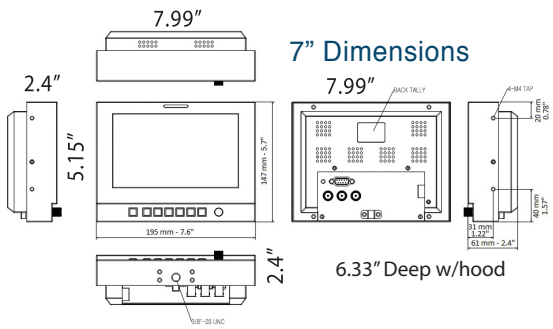

ON-CAMERA VIEWS w/HOOD

7" Dimensions

VF-PBM-209 Back Angle View