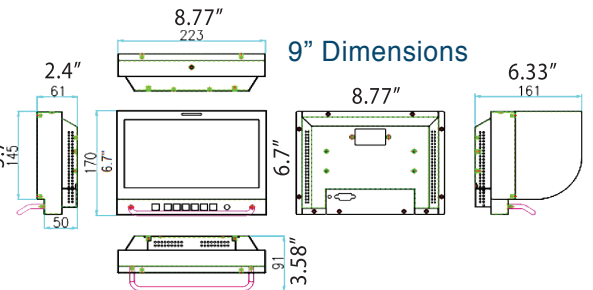

9" Dimensions

3 X BNC RS-232C VF-CABLE
(HD Component Output)

VF-PBM-307 Back / Connections

Standard 1/4" - 20 Thread
Tripod Mount

VF-PBM-307 Bottom View

RS-232C VF-CABLE

VF-PBM-209 Back / Connections

VF-PBM-307 & 209 Specifications

FUNCTION:		VF-PBM-307	VF-PBM-209	
Input	Analog Input	1EA Component(YPbPr/RGB) through 20 PIN Hirose F Connector		
Output	Component Output	1EA, 3 x BNC, Active Through Output	N.A.	
Analog Input Level	Component	1.0Vpp (Y With sync), 0.7Vpp (Pb/Pr)		
Signal Format	Component	640 X 480 up to 1920 X 1080p		
I/O Port	UPDATE	RJ-45 8 pin for upgrade		
	Upgrade Port	D-sub 9 pin female for software upgrade		
	VF Port- 20PIN HR10A-13R-20PB	PIN1: Y VIDEO		
		PIN2: Y SHIELD		
		PIN3: Pb VIDEO		
		PIN4: N/A		
		PIN5: Pr VIDEO		
		PIN6: N/A		
		PIN7: N/A		
		PIN8: N/A		
		PIN9: GROUND		
		PIN10: N/A		
		PIN11: N/A		
		PIN12: N/A		
		PIN13: N/A		
		PIN14: R TALLY- ON: +3.3V / OFF: 0V		
		PIN15: G TALLY- ON: +3.3V / OFF: 0V		
		PIN16: N/A		
		PIN17: +12VDC IN		
		PIN18: GROUND		
PIN19: +12VDC IN				
PIN20: GROUND				
LCD	Size	7" LCD	9" LCD	
	Aspect Ratio	15:9	15:9	
	Resolution	1024 x 600 (RGB)		
	Color	16.7 M colors		
	Viewing Angle (deg)	Horiz.: 178(Typ.), Vert.178(Typ.)	Horiz.: 130(Typ.), Vert.125(Typ.)	
	Luminance of White	Max 400 cd/m2	Max 350 cd/m2	
	Contrast	900 : 1 (Typical)	500 : 1 (Typical)	
	Display Area (H X V)	152.4 x 91.44(mm)	199.2mm x 110.6(mm)	
	Response Time	7.5msec / Tr+Tf	16 msec / Tr+Tf	
Power Requirements	DC 12V/3.5A			
Power Consumption	2.1A/25W			
Operating Temperature	0°C ~ 40°C (32°F ~ 104°F)			
Dimension (W*H*D) w/o Box & Hood	203 x 131 x 58 mm	223 x 170 x 91 mm		
Dimension (W*H*D) & Hood w/o Box	203 x 131 x 161 mm	223 x 170 x 161mm		
Packing Dimension	350 x 270 x 260mm	340 x 210 x 280mm		
Accessories	HOOD			
Option	VF CAMERA CABLE			