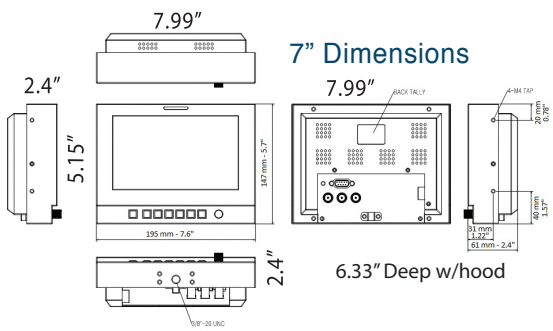

Broadcast Technologies . . . Redefined!™

plura®

VF-PBM-307 & 209

7" & 9" LCD - On Camera View Finders

ON-CAMERA VIEWS w/HOOD

VF-PBM-209 Back Angle View

3 X BNC RS-232C VF-CABLE
(HD Component Output)
VF-PBM-307 Back / Connections

Standard 1/4" - 20 Thread
Tripod Mount
VF-PBM-307 Bottom View

RS-232C VF-CABLE
VF-PBM-209 Back / Connections

www.plurabroadcast.com

VF-PBM-307 & 209 Specifications

FUNCTION:		VF-PBM-307	VF-PBM-209	
Input	Analog Input	1EA Component(YPbPr/RGB) through 20 PIN Hirose F Connector		
Output	Component Output	1EA, 3 x BNC, Active Through Output	N.A.	
Analog Input Level	Component	1.0Vpp (Y With sync), 0.7Vpp (Pb/Pr)		
Signal Format	Component	640 X 480 up to 1920 X 1080p		
I/O Port	UPDATE	RJ-45 8 pin for upgrade		
	Upgrade Port	D-sub 9 pin female for software upgrade		
	VF Port- 20PIN HR10A-13R-20PB	PIN1: Y VIDEO		
		PIN2: Y SHIELD		
		PIN3: Pb VIDEO		
		PIN4: N/A		
		PIN5: Pr VIDEO		
		PIN6: N/A		
		PIN7: N/A		
		PIN8: N/A		
		PIN9: GROUND		
		PIN10: N/A		
		PIN11: N/A		
		PIN12: N/A		
		PIN13: N/A		
		PIN14: R TALLY- ON: +3.3V / OFF: 0V		
		PIN15: G TALLY- ON: +3.3V / OFF: 0V		
		PIN16: N/A		
		PIN17: +12VDC IN		
		PIN18: GROUND		
PIN19: +12VDC IN				
PIN20: GROUND				
LCD	Size	7" LCD	9" LCD	
	Aspect Ratio	15:9	15:9	
	Resolution	1024 x 600 (RGB)		
	Color	16.7 M colors		
	Viewing Angle (deg)	Horiz.: 178(Typ.), Vert.178(Typ.)	Horiz.: 130(Typ.), Vert.125(Typ.)	
	Luminance of White	Max 400 cd/m2	Max 350 cd/m2	
	Contrast	900 : 1 (Typical)	500 : 1 (Typical)	
	Display Area (H X V)	152.4 x 91.44(mm)	199.2mm x 110.6(mm)	
	Response Time	7.5msec / Tr+Tf	16 msec / Tr+Tf	
Power Requirements	DC 12V/3.5A			
Power Consumption	2.1A/25W			
Operating Temperature	0°C ~ 40°C (32°F ~ 104°F)			
Dimension (W*H*D) w/o Box & Hood	203 x 131 x 58 mm	223 x 170 x 91 mm		
Dimension (W*H*D) & Hood w/o Box	203 x 131 x 161 mm	223 x 170 x 161mm		
Packing Dimension	350 x 270 x 260mm	340 x 210 x 280mm		
Accessories	HOOD			
Option	VF CAMERA CABLE			