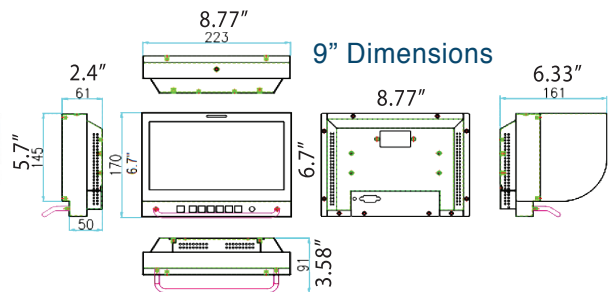

Broadcast Technologies . . . Redefined!™

plura®

VF-PBM-307 & 209

7" & 9" LCD - On Camera View Finders

ON-CAMERA VIEWS w/HOOD

VF-PBM-209 Back Angle View

3 X BNC RS-232C VF-CABLE
(HD Component Output)
VF-PBM-307 Back / Connections

Standard 1/4" - 20 Thread
Tripod Mount
VF-PBM-307 Bottom View

RS-232C VF-CABLE
VF-PBM-209 Back / Connections

www.plurabroadcast.com

VF-PBM-307 & 209 Specifications

FUNCTION:		VF-PBM-307	VF-PBM-209	
Input	Analog Input	1EA Component(YPbPr/RGB) through 20 PIN Hirose F Connector		
Output	Component Output	1EA, 3 x BNC, Active Through Output	N.A.	
Analog Input Level	Component	1.0Vpp (Y With sync), 0.7Vpp (Pb/Pr)		
Signal Format	Component	640 X 480 up to 1920 X 1080p		
I/O Port	UPDATE	RJ-45 8 pin for upgrade		
	Upgrade Port	D-sub 9 pin female for software upgrade		
	VF Port- 20PIN HR10A-13R-20PB	PIN1: Y VIDEO		
		PIN2: Y SHIELD		
		PIN3: Pb VIDEO		
		PIN4: N/A		
		PIN5: Pr VIDEO		
		PIN6: N/A		
		PIN7: N/A		
		PIN8: N/A		
		PIN9: GROUND		
		PIN10: N/A		
		PIN11: N/A		
		PIN12: N/A		
		PIN13: N/A		
		PIN14: R TALLY- ON: +3.3V / OFF: 0V		
		PIN15: G TALLY- ON: +3.3V / OFF: 0V		
		PIN16: N/A		
		PIN17: +12VDC IN		
		PIN18: GROUND		
PIN19: +12VDC IN				
PIN20: GROUND				
LCD	Size	7" LCD	9" LCD	
	Aspect Ratio	15:9	15:9	
	Resolution	1024 x 600 (RGB)		
	Color	16.7 M colors		
	Viewing Angle (deg)	Horiz.: 178(Typ.), Vert.178(Typ.)	Horiz.: 130(Typ.), Vert.125(Typ.)	
	Luminance of White	Max 400 cd/m2	Max 350 cd/m2	
	Contrast	900 : 1 (Typical)	500 : 1 (Typical)	
	Display Area (H X V)	152.4 x 91.44(mm)	199.2mm x 110.6(mm)	
	Response Time	7.5msec / Tr+Tf	16 msec / Tr+Tf	
Power Requirements	DC 12V/3.5A			
Power Consumption	2.1A/25W			
Operating Temperature	0°C ~ 40°C (32°F ~ 104°F)			
Dimension (W*H*D) w/o Box & Hood	203 x 131 x 58 mm	223 x 170 x 91 mm		
Dimension (W*H*D) & Hood w/o Box	203 x 131 x 161 mm	223 x 170 x 161mm		
Packing Dimension	350 x 270 x 260mm	340 x 210 x 280mm		
Accessories	HOOD			
Option	VF CAMERA CABLE			