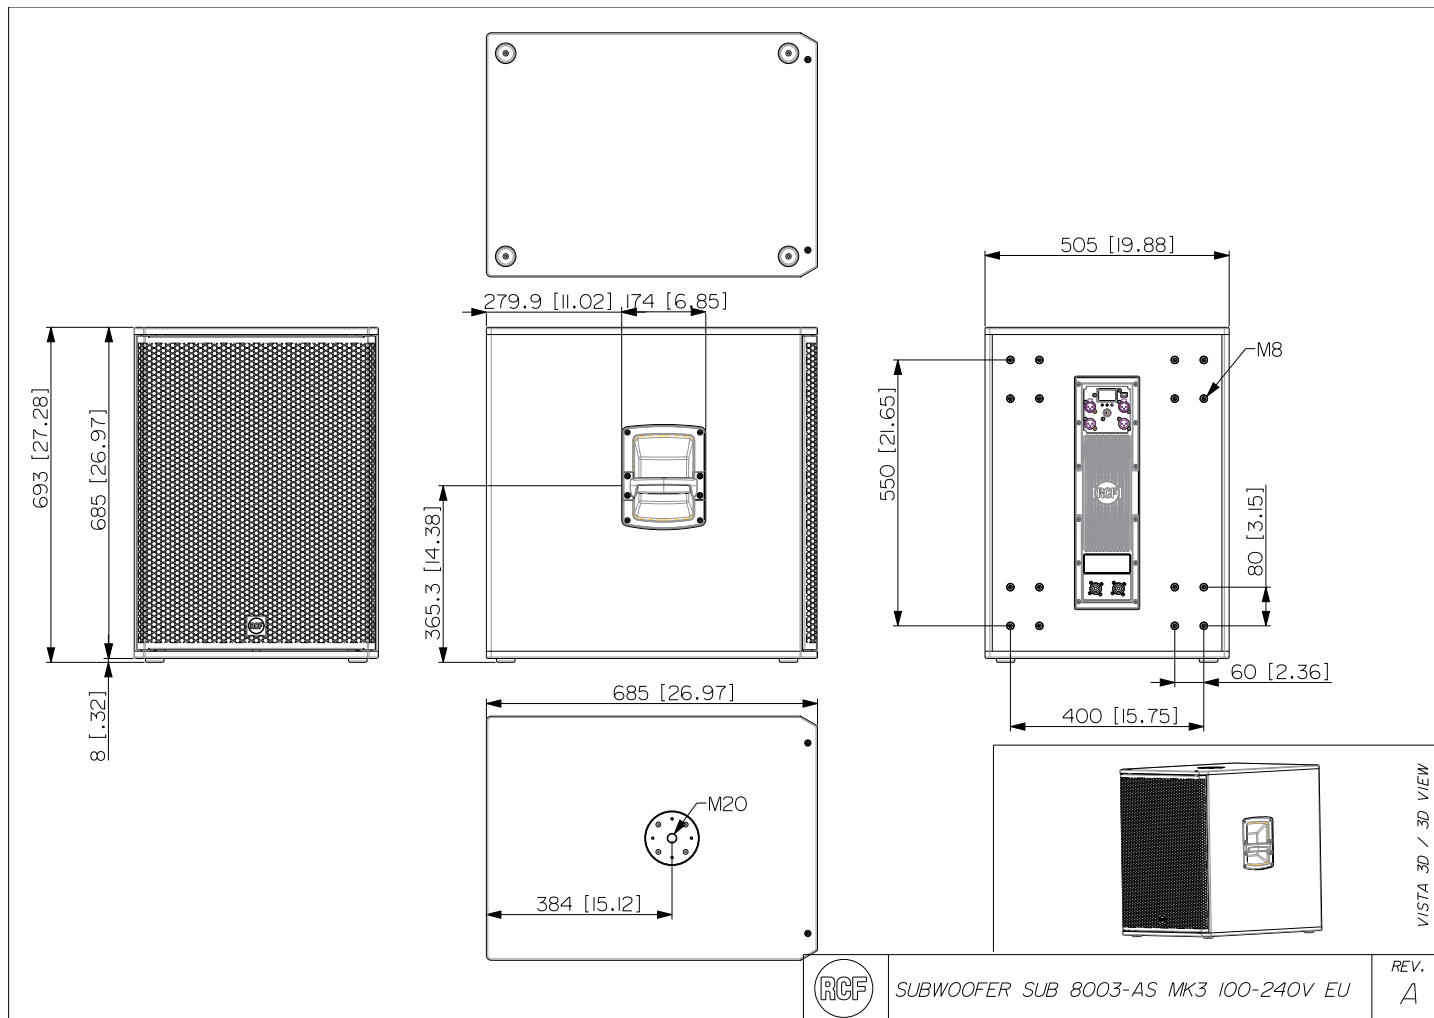

SUBWOOFER SUB 8003-AS MK3 100-240V EU

REV.
A