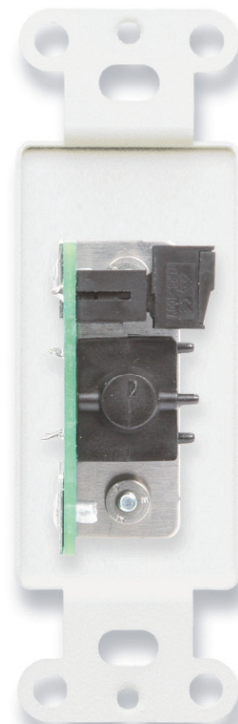

RDL[®]
Radio Design Labs

SPECIALISTS IN PRACTICAL PRECISION ENGINEERING™

ACCESSORIES

Models D-1/4F, DB-1/4F, DS-1/4F

1/4" Phone Jack on Decora[®] Wall Plate - Detachable Terminal Block

DB-1/4F

DS-1/4F

D-1/4F