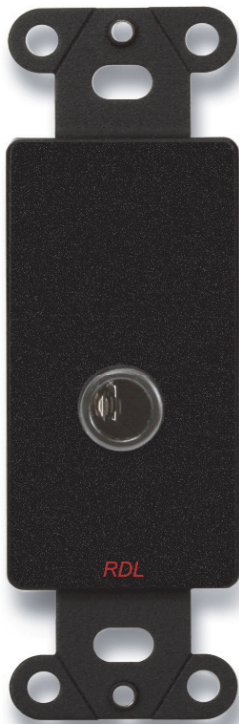

RDL[®]
Radio Design Labs

SPECIALISTS IN PRACTICAL PRECISION ENGINEERING™

ACCESSORIES

Models D-1/4F, DB-1/4F, DS-1/4F

1/4" Phone Jack on Decora[®] Wall Plate - Detachable Terminal Block

DB-1/4F

DS-1/4F

D-1/4F