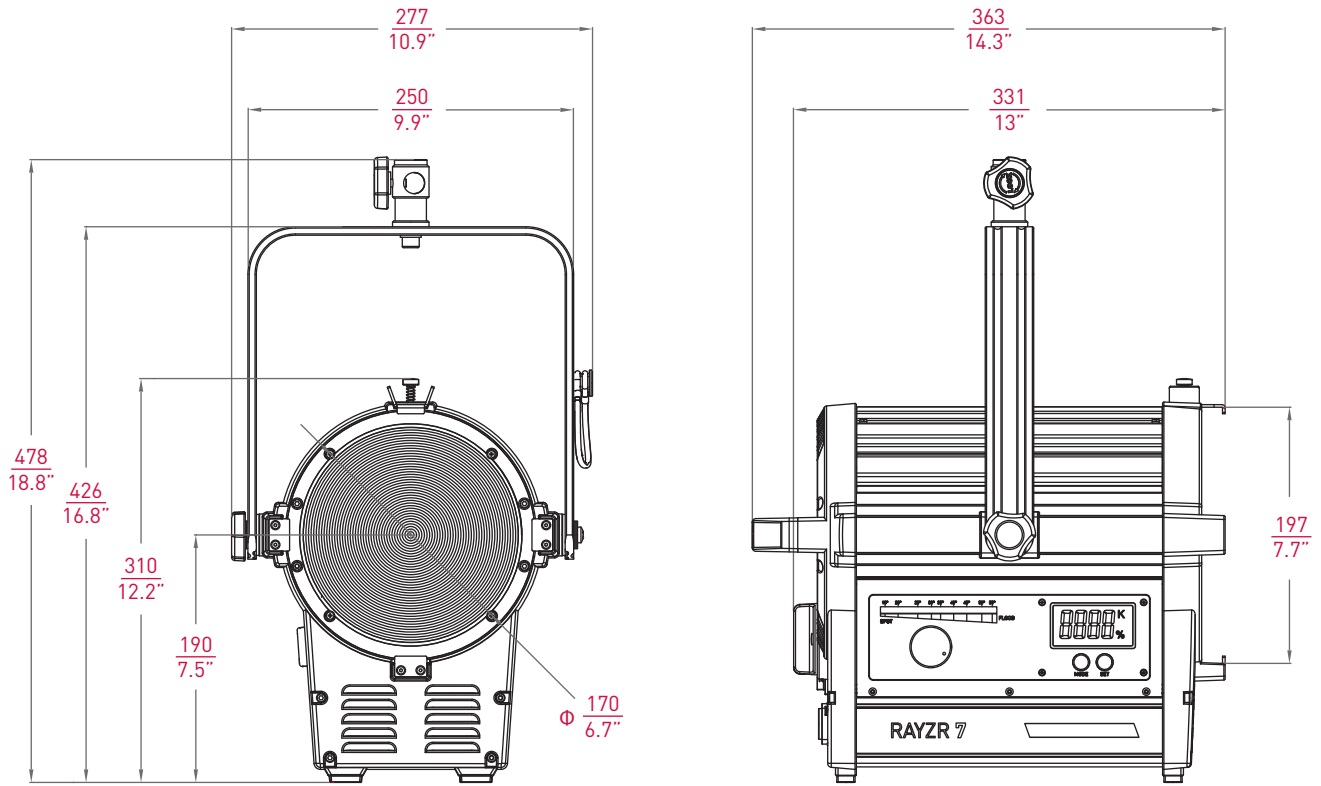

### 300B BI-COLOR

- > Bi-color 3,200 K to 5,600 K
- > LED power 150 W + 150 W
- > Beam angle 18° - 50°
- > Battery 24 - 36 V DC
- > Advanced Vapor Cooling System

### 200 DAYLIGHT

- > Daylight 5,600 K
- > LED power 200 W
- > Beam angle 18° - 50°
- > Battery 24 - 36 V DC
- > Advanced Vapor Cooling System
- > 100% brighter than 200B

## Dimensions

Type Of Lamphead	Rayzr 7 - M
Lamp	LED
Accessories	197mm / 7.7"
Barndoor	197mm / 7.7"

Packed Size	540x355x430 mm
Packed Volume	82 L
Lenses	170mm / 6.7"
File Name	Rayzr 7