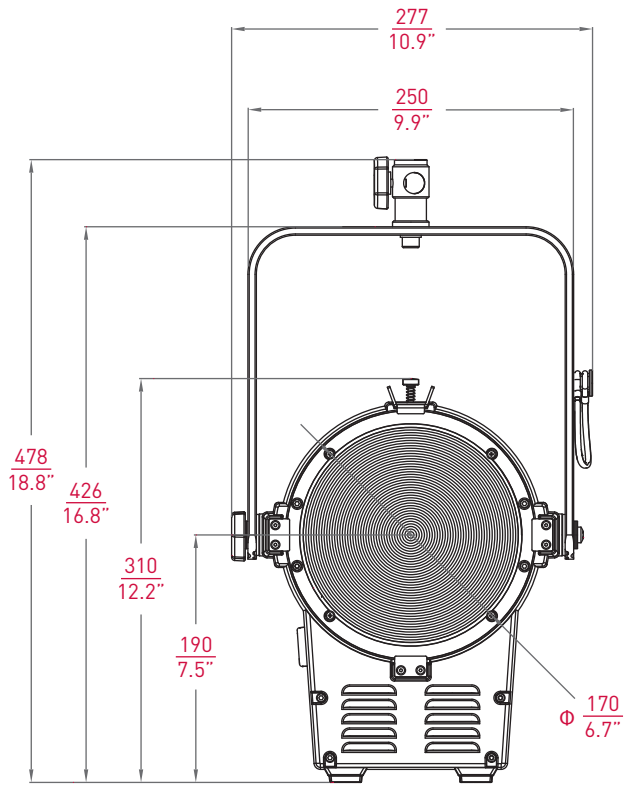

Models

300 DAYLIGHT

- > Daylight 5,600 K
- > LED power 300 W
- > Beam angle 18° - 55°
- > Battery 24 - 36 V DC
- > Advanced Vapor Cooling System
- > 100% brighter than 300B

300B BI-COLOR

- > Bi-color 3,200 K to 5,600 K
- > LED power 150 W + 150 W
- > Beam angle 18° - 50°
- > Battery 24 - 36 V DC
- > Advanced Vapor Cooling System

Dimensions

Type Of Lamphead	Rayzr 7 - M
Lamp	LED
Accessories	197mm / 7.7"
Barndoor	197mm / 7.7"

Packed Size	540x355x430 mm
Packed Volume	82 L
Lenses	170mm / 6.7"
File Name	Rayzr 7

STANDARD PACK (Rayzr 7 LED Fresnel + Stand Mount + Power Cable)