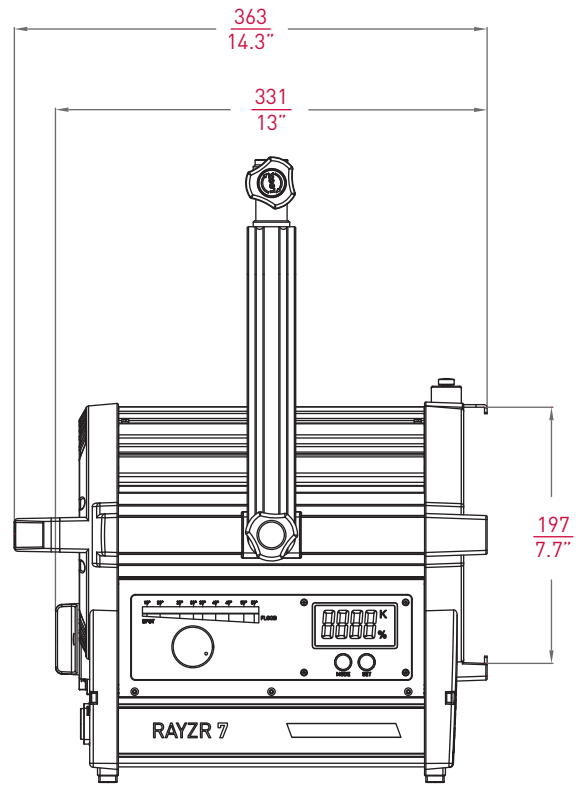

Models

300 DAYLIGHT

- > Daylight 5,600 K
- > LED power 300 W
- > Beam angle 18° - 55°
- > Battery 24 - 36 V DC
- > Advanced Vapor Cooling System
- > 100% brighter than 300B

300B BI-COLOR

- > Bi-color 3,200 K to 5,600 K
- > LED power 150 W + 150 W
- > Beam angle 18° - 50°
- > Battery 24 - 36 V DC
- > Advanced Vapor Cooling System

Dimensions

Type Of Lamphead	Rayzr 7 - M
Lamp	LED
Accessories	197mm / 7.7"
Barndoor	197mm / 7.7"

Packed Size	540x355x430 mm
Packed Volume	82 L
Lenses	170mm / 6.7"
File Name	Rayzr 7

STANDARD PACK (Rayzr 7 LED Fresnel + Stand Mount + Power Cable)