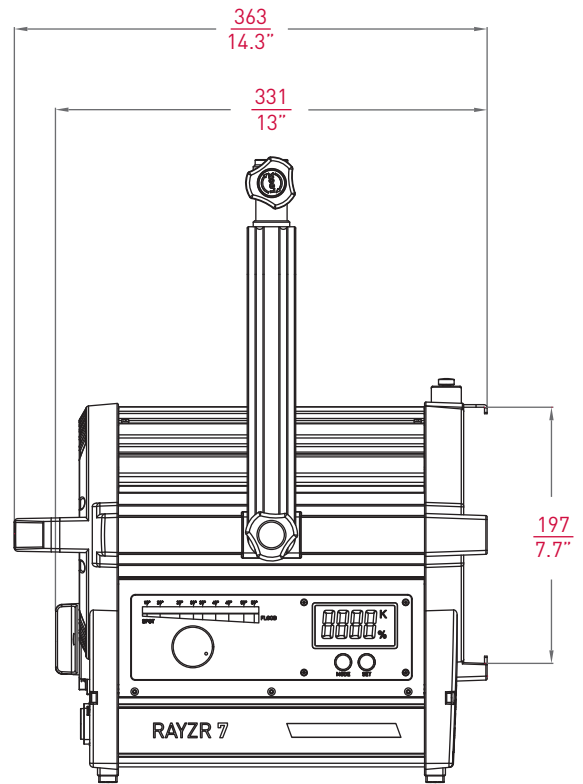

Models

300 DAYLIGHT

- > Daylight 5,600 K
- > LED power 300 W
- > Beam angle 18° - 55°
- > Battery 24 - 36 V DC
- > Advanced Vapor Cooling System
- > 100% brighter than 300B

300B BI-COLOR

- > Bi-color 3,200 K to 5,600 K
- > LED power 150 W + 150 W
- > Beam angle 18° - 50°
- > Battery 24 - 36 V DC
- > Advanced Vapor Cooling System

Dimensions

Type Of Lamphead	Rayzr 7 - M
Lamp	LED
Accessories	197mm / 7.7"
Barndoor	197mm / 7.7"

Packed Size	540x355x430 mm
Packed Volume	82 L
Lenses	170mm / 6.7"
File Name	Rayzr 7

STANDARD PACK (Rayzr 7 LED Fresnel + Stand Mount + Power Cable)