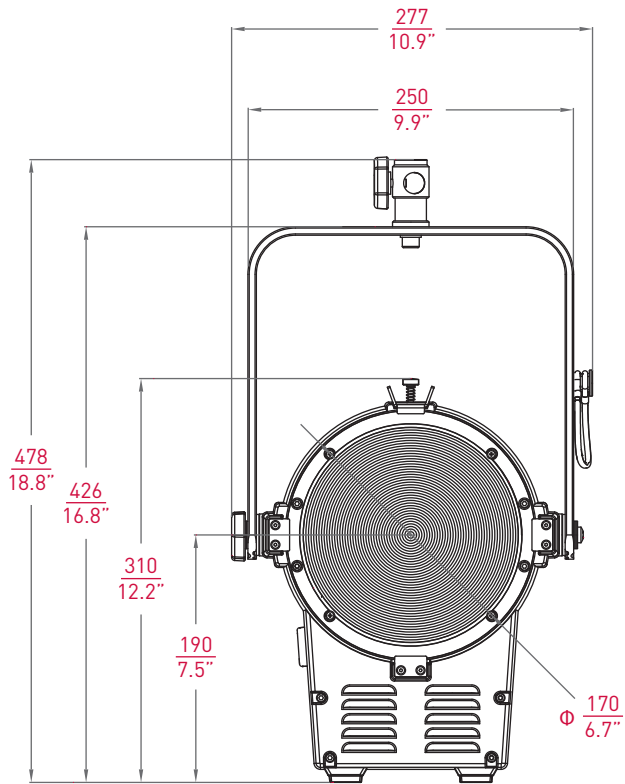

Models

300 DAYLIGHT

- > Daylight 5,600 K
- > LED power 300 W
- > Beam angle 18° - 55°
- > Battery 24 - 36 V DC
- > Advanced Vapor Cooling System
- > 100% brighter than 300B

300B BI-COLOR

- > Bi-color 3,200 K to 5,600 K
- > LED power 150 W + 150 W
- > Beam angle 18° - 50°
- > Battery 24 - 36 V DC
- > Advanced Vapor Cooling System

Dimensions

Type Of Lamphead	Rayzr 7 - M
Lamp	LED
Accessories	197mm / 7.7"
Barndoor	197mm / 7.7"

Packed Size	540x355x430 mm
Packed Volume	82 L
Lenses	170mm / 6.7"
File Name	Rayzr 7

STANDARD PACK (Rayzr 7 LED Fresnel + Stand Mount + Power Cable)