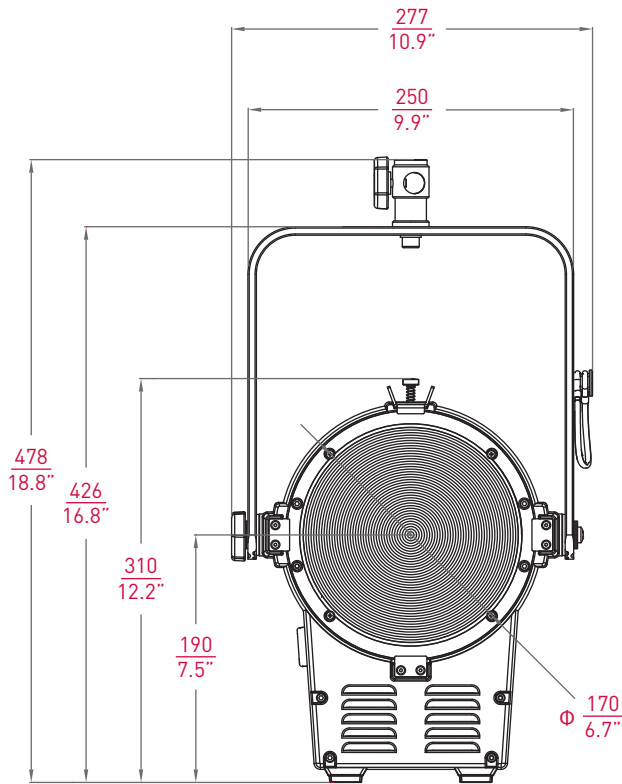

Models

300 DAYLIGHT

- > Daylight 5,600 K
- > LED power 300 W
- > Beam angle 18° - 55°
- > Battery 24 - 36 V DC
- > Advanced Vapor Cooling System
- > 100% brighter than 300B

300B BI-COLOR

- > Bi-color 3,200 K to 5,600 K
- > LED power 150 W + 150 W
- > Beam angle 18° - 50°
- > Battery 24 - 36 V DC
- > Advanced Vapor Cooling System

Dimensions

Type Of Lamphead	Rayzr 7 - M
Lamp	LED
Accessories	197mm / 7.7"
Barndoor	197mm / 7.7"

Packed Size	540x355x430 mm
Packed Volume	82 L
Lenses	170mm / 6.7"
File Name	Rayzr 7

STANDARD PACK (Rayzr 7 LED Fresnel + Stand Mount + Power Cable)