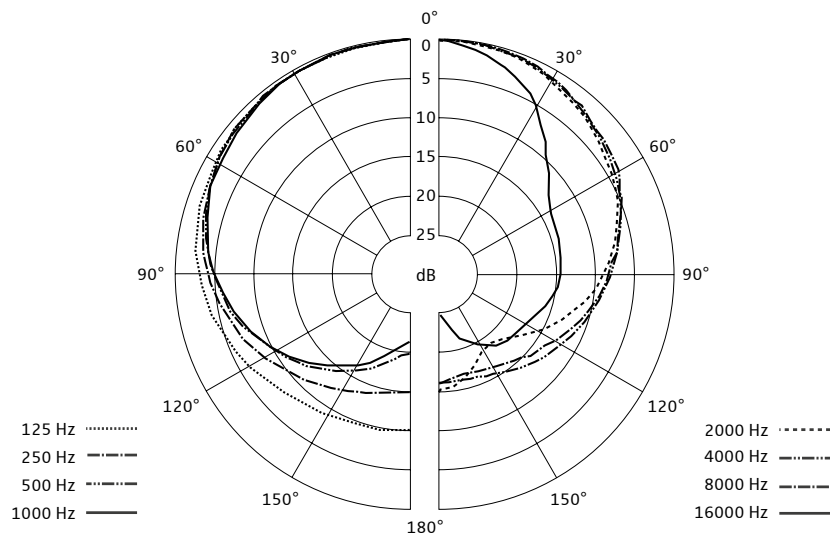

POLAR PATTERN