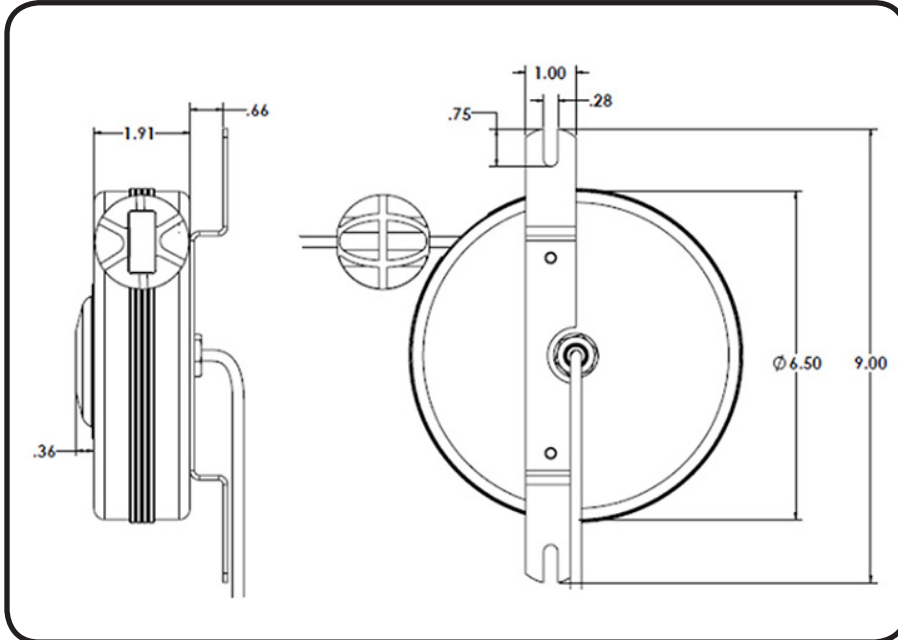

**Stage Ninja® 15 Foot Retractable CAT5e Unshielded Cable Reel**

Premium CAT5e unshielded cable. Pull cable to desired length (it locks in place); give the cable another pull to unlock. Cable instantly retracts into protective housing.

Custom options available. Call 317-829-1507 to learn more. Made in USA 

**WARNING**

Read all instructions. Keep out of reach of children. The Stage Ninja® Retractable Cable Reel is not a toy! This product can cause injury including but not limited to burns, cuts, eye injuries, or amputation if cord is used improperly. Recoil can cause injuries, especially when recoil is unexpected. When unplugging from connection, hold the cable end when retracting to maintain control of recoil. Do not wrap cord around finger, neck, arm, leg or other appendage or body part. The retractable cord is for use by responsible adults only. Do not allow anyone to touch or encounter the reel while it is in use. Stop using the retractable cable reel if the cable becomes frayed, damaged, shows any other signs of wear and tear, or does not function properly. Do not attempt to repair the cord. Wear long pants to reduce the risk of burns and cuts from the retractable cord. Do not place hands, feet, head or any other appendage or body part near housing unit while the cord is extended. Please heed these warning and use retractable cable reel with caution.

Reel Material	Retraction length (US/M) / Connector	Reel Size / Color	Cord Color	Static Length / Connector
Powder Coated Steel	15ft (4.5m) / RJ-45	6 Inch / Black	Black	3ft (.9m) / RJ-45
Weight	Constant Tension Available	Shielded	Mounting	Warranty
3 lbs / 1.4 kg	Yes	No	Flat Mounting Strap	1 Year