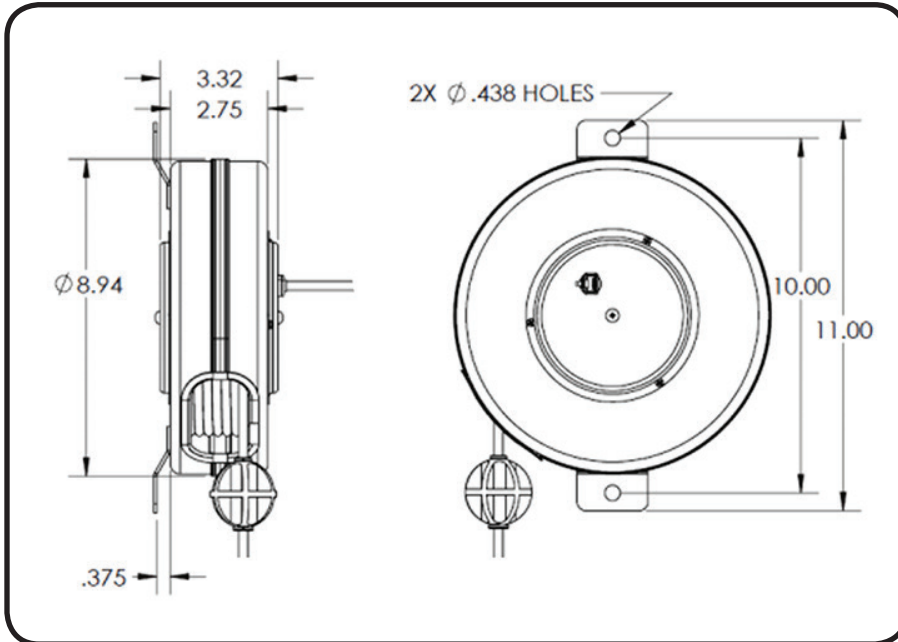

Stage Ninja[®] 40 Foot Retractable CAT5e Unshielded Cable Reel

Premium CAT5e unshielded cable. Pull cable to desired length (it locks in place); give the cable another pull to unlock. Cable instantly retracts into protective housing.

Custom options available. Call 317-829-1507 to learn more. Made in USA 

WARNING

Read all instructions. Keep out of reach of children. The Stage Ninja[®] Retractable Cable Reel is not a toy! This product can cause injury including but not limited to burns, cuts, eye injuries, or amputation if cord is used improperly. Recoil can cause injuries, especially when recoil is unexpected. When unplugging from connection, hold the cable end when retracting to maintain control of recoil. Do not wrap cord around finger, neck, arm, leg or other appendage or body part. The retractable cord is for use by responsible adults only. Do not allow anyone to touch or encounter the reel while it is in use. Stop using the retractable cable reel if the cable becomes frayed, damaged, shows any other signs of wear and tear, or does not function properly. Do not attempt to repair the cord. Wear long pants to reduce the risk of burns and cuts from the retractable cord. Do not place hands, feet, head or any other appendage or body part near housing unit while the cord is extended. Please heed these warning and use retractable cable reel with caution.

Reel Material	Retraction length (US/M) / Connector	Reel Size / Color	Cord Color	Static Length / Connector
Powder Coated Steel	40ft (12.2m) / RJ-45	9 Inch / Black	Black	3ft (.9m) / RJ-45
Weight	Constant Tension Available	Shielded	Mounting	Warranty
8 lbs / 3.6 kg	Yes	No	Flat Mounting Strap	1 Year

Optional vertical mounting bracket available. See product VMB-9-S to order.