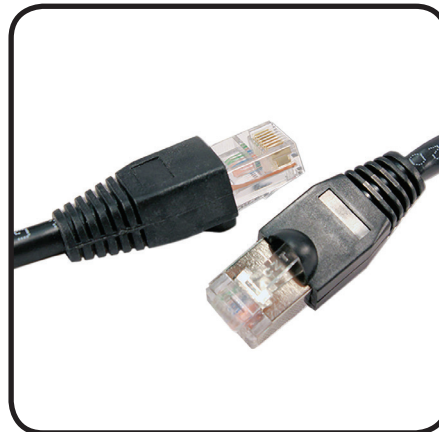

Stage Ninja[®] 40 Foot Retractable CAT5e Unshielded Cable Reel

Premium CAT5e unshielded cable. Pull cable to desired length (it locks in place); give the cable another pull to unlock. Cable instantly retracts into protective housing.

Custom options available. Call 317-829-1507 to learn more. Made in USA 

WARNING

Read all instructions. Keep out of reach of children. The Stage Ninja[®] Retractable Cable Reel is not a toy! This product can cause injury including but not limited to burns, cuts, eye injuries, or amputation if cord is used improperly. Recoil can cause injuries, especially when recoil is unexpected. When unplugging from connection, hold the cable end when retracting to maintain control of recoil. Do not wrap cord around finger, neck, arm, leg or other appendage or body part. The retractable cord is for use by responsible adults only. Do not allow anyone to touch or encounter the reel while it is in use. Stop using the retractable cable reel if the cable becomes frayed, damaged, shows any other signs of wear and tear, or does not function properly. Do not attempt to repair the cord. Wear long pants to reduce the risk of burns and cuts from the retractable cord. Do not place hands, feet, head or any other appendage or body part near housing unit while the cord is extended. Please heed these warning and use retractable cable reel with caution.

Reel Material	Retraction length (US/M) / Connector	Reel Size / Color	Cord Color	Static Length / Connector
Powder Coated Steel	40ft (12.2m) / RJ-45	9 Inch / Black	Black	3ft (.9m) / RJ-45
Weight	Constant Tension Available	Shielded	Mounting	Warranty
8 lbs / 3.6 kg	Yes	No	Flat Mounting Strap	1 Year

Optional vertical mounting bracket available. See product VMB-9-S to order.