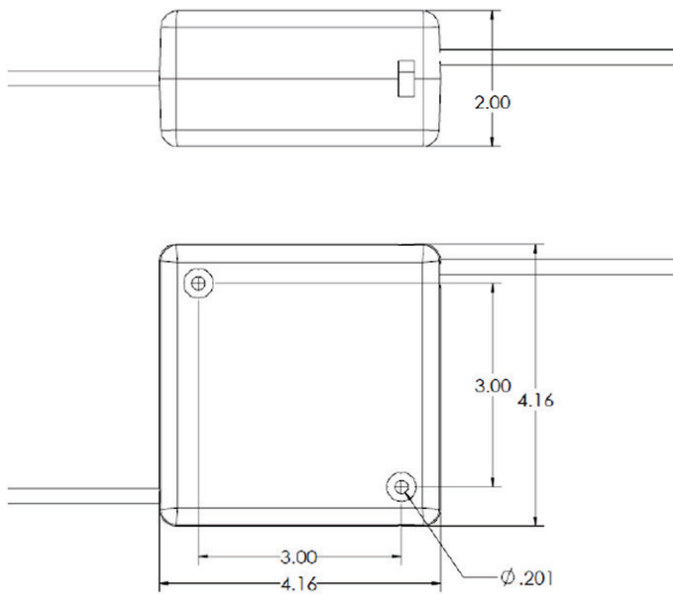

Stage Ninja[®] 6 Foot Retractable CAT5e Unshielded Cable Reel

Premium CAT5e unshielded cable. Pull cable to desired length (it locks in place); give the cable another pull to unlock. Cable instantly retracts into protective housing.

Custom options available. Call 317-829-1507 to learn more. Made in USA 

WARNING

Read all instructions. Keep out of reach of children. The Stage Ninja[®] Retractable Cable Reel is not a toy! This product can cause injury including but not limited to burns, cuts, eye injuries, or amputation if cord is used improperly. Recoil can cause injuries, especially when recoil is unexpected. When unplugging from connection, hold the cable end when retracting to maintain control of recoil. Do not wrap cord around finger, neck, arm, leg or other appendage or body part. The retractable cord is for use by responsible adults only. Do not allow anyone to touch or encounter the reel while it is in use. Stop using the retractable cable reel if the cable becomes frayed, damaged, shows any other signs of wear and tear, or does not function properly. Do not attempt to repair the cord. Wear long pants to reduce the risk of burns and cuts from the retractable cord. Do not place hands, feet, head or any other appendage or body part near housing unit while the cord is extended. Please heed these warning and use retractable cable reel with caution.

Reel Material	Retraction length (US/M) / Connector	Reel Size / Color	Cord Color	Static Length / Connector
Durable Plastic	6ft (1.8m) / RJ-45	4 Inch / Black	Black	3ft (.9m) / RJ-45
Weight	Constant Tension Available	Shielded	Mounting	Warranty
1 lbs / .45 kg	No	No	Mounting Holes	1 Year