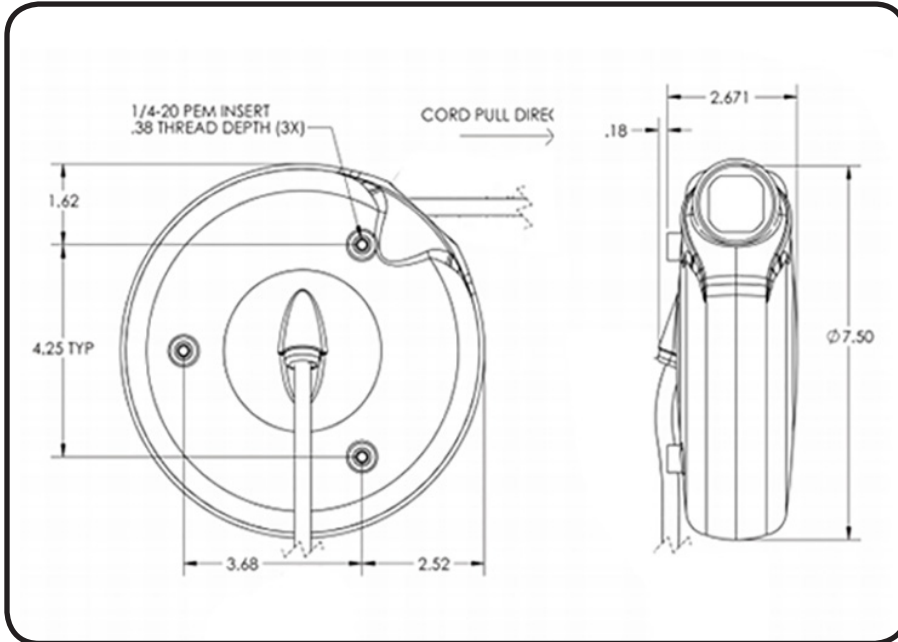

**Stage Ninja® 25 Foot Retractable CAT6 Unshielded Cable Reel**

Premium CAT6 unshielded cable. Pull cable to desired length (it locks in place); give the cable another pull to unlock. Cable instantly retracts into protective housing.

Custom options available. Call 317-829-1507 to learn more. Made in USA 

**WARNING**

Read all instructions. Keep out of reach of children. The Stage Ninja® Retractable Cable Reel is not a toy! This product can cause injury including but not limited to burns, cuts, eye injuries, or amputation if cord is used improperly. Recoil can cause injuries, especially when recoil is unexpected. When unplugging from connection, hold the cable end when retracting to maintain control of recoil. Do not wrap cord around finger, neck, arm, leg or other appendage or body part. The retractable cord is for use by responsible adults only. Do not allow anyone to touch or encounter the reel while it is in use. Stop using the retractable cable reel if the cable becomes frayed, damaged, shows any other signs of wear and tear, or does not function properly. Do not attempt to repair the cord. Wear long pants to reduce the risk of burns and cuts from the retractable cord. Do not place hands, feet, head or any other appendage or body part near housing unit while the cord is extended. Please heed these warning and use retractable cable reel with caution.

Reel Material	Retraction length (US/M) / Connector	Reel Size / Color	Cord Color	Static Length / Connector
Durable High Impact Plastic	25ft (7.6m) / RJ-45	7.5 Inch / Black	Black	3ft (.9m) / RJ-45
Weight	Constant Tension Available	Shielded	Mounting	Warranty
3 lbs. / 1.4 kg	No	No	Flat Mounting Strap	1 Year