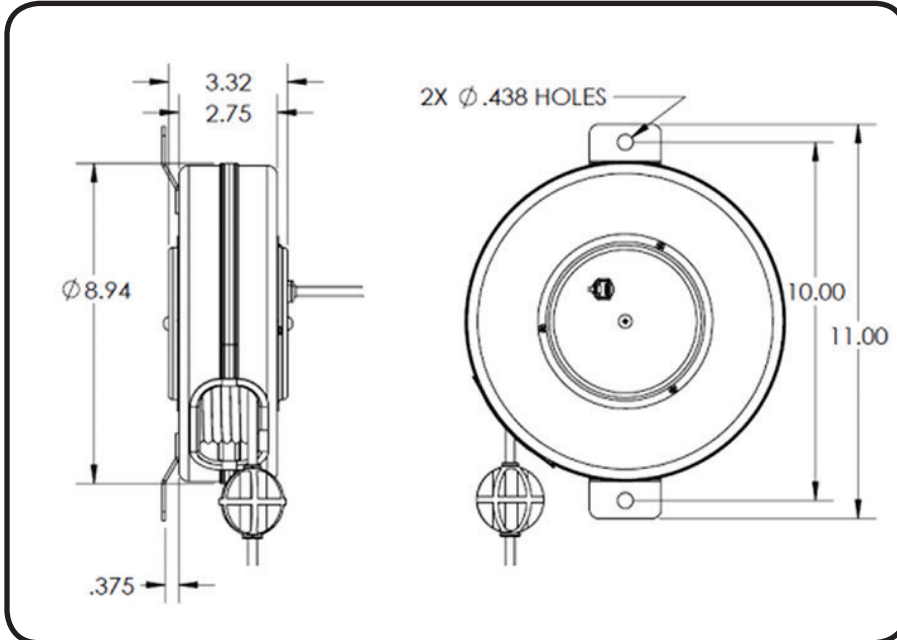

Stage Ninja[®] 40 Foot Retractable CAT6 Unshielded Cable Reel

Premium CAT6 unshielded cable. Pull cable to desired length (it locks in place); give the cable another pull to unlock. Cable instantly retracts into protective housing.

Custom options available. Call 317-829-1507 to learn more. Made in USA 

WARNING

Read all instructions. Keep out of reach of children. The Stage Ninja[®] Retractable Cable Reel is not a toy! This product can cause injury including but not limited to burns, cuts, eye injuries, or amputation if cord is used improperly. Recoil can cause injuries, especially when recoil is unexpected. When unplugging from connection, hold the cable end when retracting to maintain control of recoil. Do not wrap cord around finger, neck, arm, leg or other appendage or body part. The retractable cord is for use by responsible adults only. Do not allow anyone to touch or encounter the reel while it is in use. Stop using the retractable cable reel if the cable becomes frayed, damaged, shows any other signs of wear and tear, or does not function properly. Do not attempt to repair the cord. Wear long pants to reduce the risk of burns and cuts from the retractable cord. Do not place hands, feet, head or any other appendage or body part near housing unit while the cord is extended. Please heed these warning and use retractable cable reel with caution.

Reel Material	Retraction length (US/M) / Connector	Reel Size / Color	Cord Color	Static Length / Connector
Powder Coated Steel	40ft (12.2m) / RJ-45	9 Inch / Black	Black	3ft (.9m) / RJ-45
Weight	Constant Tension Available	Shielded	Mounting	Warranty
8 lbs / 3.6 kg	Yes	No	Flat Mounting Strap	1 Year