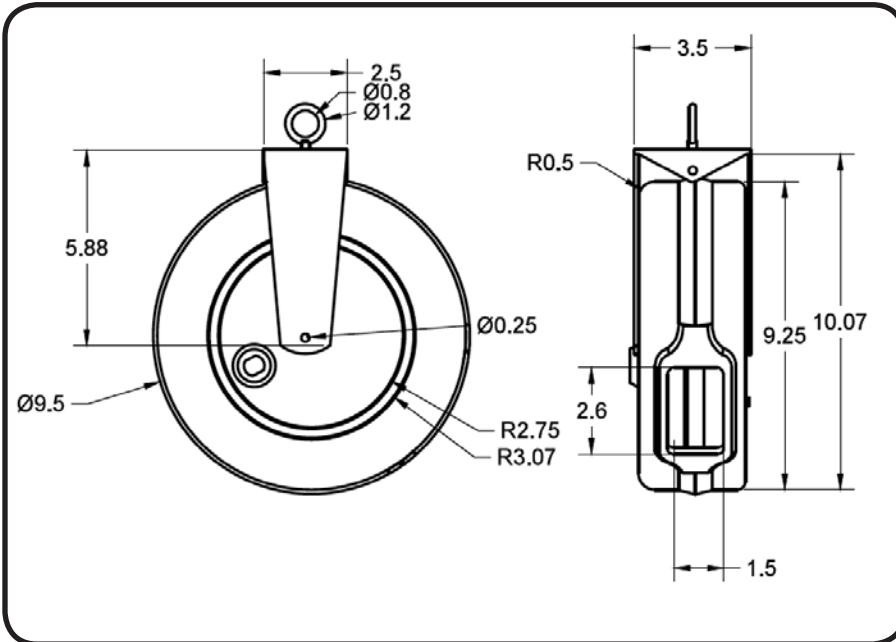

**Stage Ninja® 20 Foot Retractable Quad Tap 12/3 Power Reel**

Durable 12/3 power cable reel with over-molded connectors for longer life. Pull cable to desired length (it locks in place); give the cable another pull to unlock. Cable instantly retracts into protective housing.

**Custom options available. Call 317-829-1507 to learn more.**

**WARNING**

Read all instructions. Keep out of reach of children. The Stage Ninja® Retractable Cable Reel is not a toy! This product can cause injury including but not limited to burns, cuts, eye injuries, or amputation if cord is used improperly. Recoil can cause injuries, especially when recoil is unexpected. When unplugging from connection, hold the cable end when retracting to maintain control of recoil. Do not wrap cord around finger, neck, arm, leg or other appendage or body part. The retractable cord is for use by responsible adults only. Do not allow anyone to touch or encounter the reel while it is in use. Stop using the retractable cable reel if the cable becomes frayed, damaged, shows any other signs of wear and tear, or does not function properly. Do not attempt to repair the cord. Wear long pants to reduce the risk of burns and cuts from the retractable cord. Do not place hands, feet, head or any other appendage or body part near housing unit while the cord is extended. Please heed these warning and use retractable cable reel with caution.

Reel Material	Retraction length (US/M) / Connector	Reel Size / Color	Cord Color	Static Length / Connector
Powder Coated Steel	20ft (6.1 m) / Quad Tap 5-20R Female	9 Inch / Black	Black	3ft (.9m) Male w/ 15 Amp Circuit Breaker
Weight	Constant Tension Available	Max Power	Mounting	Warranty
10 lbs / 4.5 kg	Yes	1875 Watts - 15 Amp 125 Volts	Wall / Ceiling	1 Year