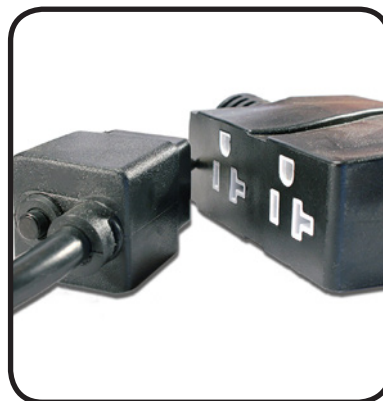

**Stage Ninja® 20 Foot Retractable Quad Tap 12/3 Power Reel**

Durable 12/3 power cable reel with over-molded connectors for longer life. Pull cable to desired length (it locks in place); give the cable another pull to unlock. Cable instantly retracts into protective housing.

**Custom options available. Call 317-829-1507 to learn more.**

**WARNING**

Read all instructions. Keep out of reach of children. The Stage Ninja® Retractable Cable Reel is not a toy! This product can cause injury including but not limited to burns, cuts, eye injuries, or amputation if cord is used improperly. Recoil can cause injuries, especially when recoil is unexpected. When unplugging from connection, hold the cable end when retracting to maintain control of recoil. Do not wrap cord around finger, neck, arm, leg or other appendage or body part. The retractable cord is for use by responsible adults only. Do not allow anyone to touch or encounter the reel while it is in use. Stop using the retractable cable reel if the cable becomes frayed, damaged, shows any other signs of wear and tear, or does not function properly. Do not attempt to repair the cord. Wear long pants to reduce the risk of burns and cuts from the retractable cord. Do not place hands, feet, head or any other appendage or body part near housing unit while the cord is extended. Please heed these warning and use retractable cable reel with caution.

Reel Material	Retraction length (US/M) / Connector	Reel Size / Color	Cord Color	Static Length / Connector
Powder Coated Steel	20ft (6.1 m) / Quad Tap 5-20R Female	9 Inch / Black	Black	3ft (.9m) Male w/ 15 Amp Circuit Breaker
Weight	Constant Tension Available	Max Power	Mounting	Warranty
10 lbs / 4.5 kg	Yes	1875 Watts - 15 Amp 125 Volts	Wall / Ceiling	1 Year