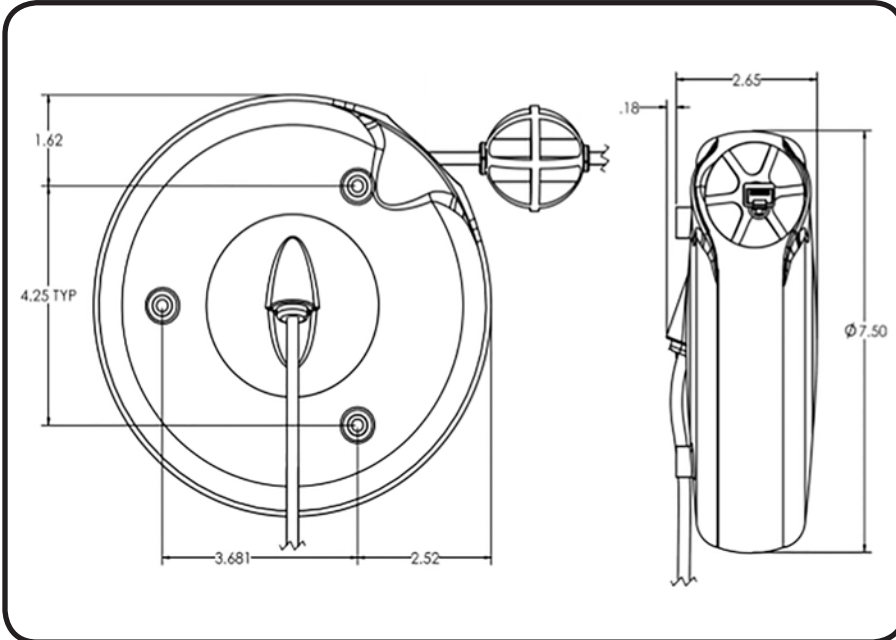

**Stage Ninja® 25 Foot Retractable Female USB Cable Reel**

Premium connectors and USB (2.0) cable. Pull cable to desired length (it locks in place); give the cable another pull to unlock. Cable instantly retracts into protective housing.

Custom options available. Call 317-829-1507 to learn more. Made in USA 

**WARNING**

Read all instructions. Keep out of reach of children. The Stage Ninja® Retractable Cable Reel is not a toy! This product can cause injury including but not limited to burns, cuts, eye injuries, or amputation if cord is used improperly. Recoil can cause injuries, especially when recoil is unexpected. When unplugging from connection, hold the cable end when retracting to maintain control of recoil. Do not wrap cord around finger, neck, arm, leg or other appendage or body part. The retractable cord is for use by responsible adults only. Do not allow anyone to touch or encounter the reel while it is in use. Stop using the retractable cable reel if the cable becomes frayed, damaged, shows any other signs of wear and tear, or does not function properly. Do not attempt to repair the cord. Wear long pants to reduce the risk of burns and cuts from the retractable cord. Do not place hands, feet, head or any other appendage or body part near housing unit while the cord is extended. Please heed these warning and use retractable cable reel with caution.

Reel Material	Retraction length (US/M) / Connector	Reel Size / Color	Cord Color	Static Length / Connector
Durable High Impact Plastic	25ft (7.6m) / Female (USB 2.0)	7.5 Inch / Black	Brown / Black	3ft (.9m) / Male (USB 2.0)
Weight	Constant Tension Available	Shielded	Mounting	Warranty
3 lbs / 1.4 kg	No	No	Flat Mounting Strap	1 Year