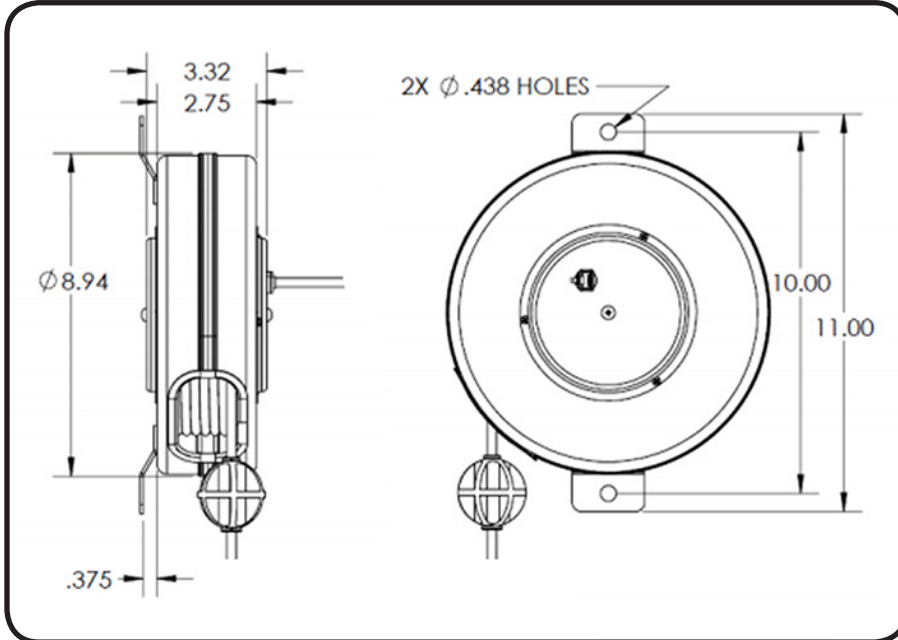

Stage Ninja® 40 Foot Retractable Female USB Cable Reel

Premium connectors and USB (2.0) cable. Pull cable to desired length (it locks in place); give the cable another pull to unlock. Cable instantly retracts into protective housing.

Custom options available. Call 317-829-1507 to learn more. Made in USA 

WARNING

Read all instructions. Keep out of reach of children. The Stage Ninja® Retractable Cable Reel is not a toy! This product can cause injury including but not limited to burns, cuts, eye injuries, or amputation if cord is used improperly. Recoil can cause injuries, especially when recoil is unexpected. When unplugging from connection, hold the cable end when retracting to maintain control of recoil. Do not wrap cord around finger, neck, arm, leg or other appendage or body part. The retractable cord is for use by responsible adults only. Do not allow anyone to touch or encounter the reel while it is in use. Stop using the retractable cable reel if the cable becomes frayed, damaged, shows any other signs of wear and tear, or does not function properly. Do not attempt to repair the cord. Wear long pants to reduce the risk of burns and cuts from the retractable cord. Do not place hands, feet, head or any other appendage or body part near housing unit while the cord is extended. Please heed these warning and use retractable cable reel with caution.

Reel Material	Retraction length (US/M) / Connector	Reel Size / Color	Cord Color	Static Length / Connector
Powder Coated Steel	40ft (12.2m) / Female (USB 2.0)	9 Inch / Black	Brown / Black	3ft (.9m) / Male (USB 2.0)
Weight	Constant Tension Available	Shielded	Mounting	Warranty
9 lbs / 4.1 kg	Yes	No	Flat Mounting Strap	1 Year