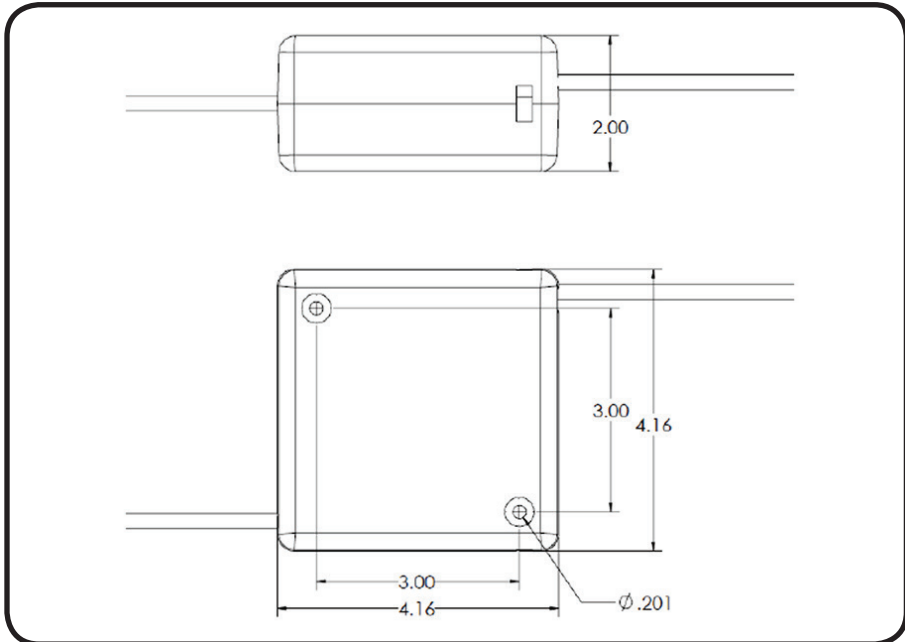

Stage Ninja® 6 Foot Retractable Male USB Cable Reel

Premium USB (2.0) cable. Male (A to A) USB connectors. Pull cable to desired length (it locks in place); give the cable another pull to unlock. Cable instantly retracts into protective housing.
Custom options available. Call 317-829-1507 to learn more. Made in USA

WARNING
 Read all instructions. Keep out of reach of children. The Stage Ninja® Retractable Cable Reel is not a toy! This product can cause injury including but not limited to burns, cuts, eye injuries, or amputation if cord is used improperly. Recoil can cause injuries, especially when recoil is unexpected. When unplugging from connection, hold the cable end when retracting to maintain control of recoil. Do not wrap cord around finger, neck, arm, leg or other appendage or body part. The retractable cord is for use by responsible adults only. Do not allow anyone to touch or encounter the reel while it is in use. Stop using the retractable cable reel if the cable becomes frayed, damaged, shows any other signs of wear and tear, or does not function properly. Do not attempt to repair the cord. Wear long pants to reduce the risk of burns and cuts from the retractable cord. Do not place hands, feet, head or any other appendage or body part near housing unit while the cord is extended. Please heed these warning and use retractable cable reel with caution.

Reel Material	Retraction length (US/M) / Connector	Reel Size / Color	Cord Color	Static Length / Connector
Durable Plastic	6ft (1.8m) / Male (USB 2.0)	4 Inch / Black	Black	3ft (.9m) / Male (USB 2.0)
Weight	Constant Tension Available	Shielded	Mounting	Warranty
1 lbs / .45 kg	No	No	Mounting Holes	1 Year