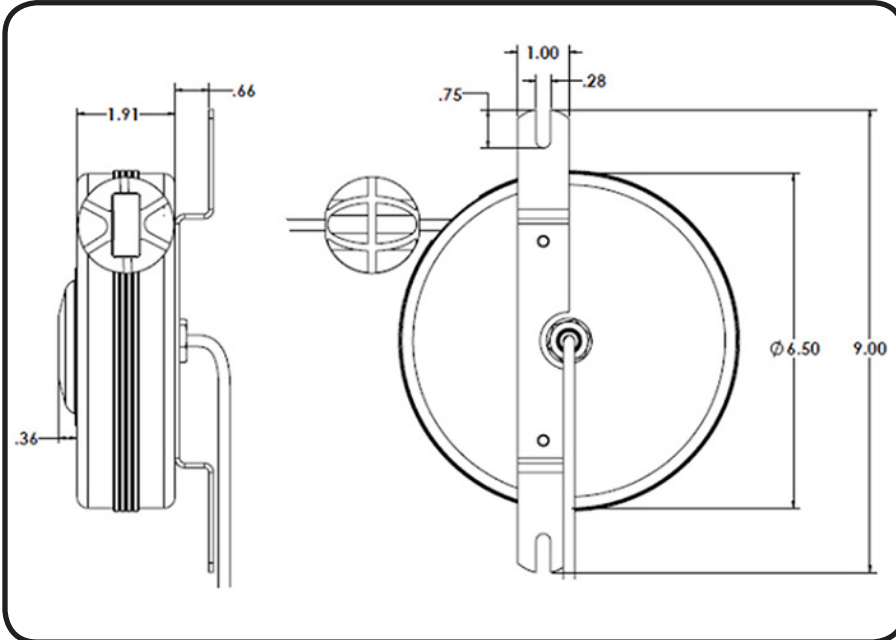

**Stage Ninja® 19 Foot Retractable Female XLR Cable Reel**

Premium 22AWG XLR cable with genuine Neutrik® DMX connectors. Pull cable to desired length (it locks in place); give the cable another pull to unlock. Cable instantly retracts into protective housing.

Custom options available. Call 317-829-1507 to learn more. Made in USA 

**WARNING**

Read all instructions. Keep out of reach of children. The Stage Ninja® Retractable Cable Reel is not a toy! This product can cause injury including but not limited to burns, cuts, eye injuries, or amputation if cord is used improperly. Recoil can cause injuries, especially when recoil is unexpected. When unplugging from connection, hold the cable end when retracting to maintain control of recoil. Do not wrap cord around finger, neck, arm, leg or other appendage or body part. The retractable cord is for use by responsible adults only. Do not allow anyone to touch or encounter the reel while it is in use. Stop using the retractable cable reel if the cable becomes frayed, damaged, shows any other signs of wear and tear, or does not function properly. Do not attempt to repair the cord. Wear long pants to reduce the risk of burns and cuts from the retractable cord. Do not place hands, feet, head or any other appendage or body part near housing unit while the cord is extended. Please heed these warning and use retractable cable reel with caution.

Reel Material	Retraction length (US/M) / Connector	Reel Size / Color	Cord Color	Static Length / Connector
Powder Coated Steel	19ft (5.8 m) / Neutrik Female	6 Inch / Black	Black	3ft (.9m) / Neutrik Male
Weight	Constant Tension Available	Shielded	Mounting	Warranty
3 lbs / 1.4 kg	Yes	Yes	Flat Mounting Strap	1 Year