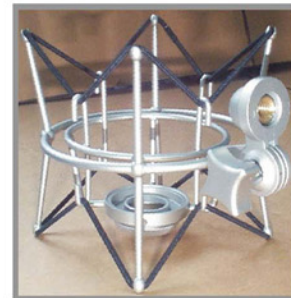

Actual Size

Superlux[®] CM-H8G

Large Diaphragm Condenser Microphone With Multiple Polar Pattern Flexibility

Description

The CM-H8G is a true large 1" diaphragm microphone coupled to tube circuitry to give a rich, natural sound, yet also offering the added advantage of a truly flexible pick-up pattern. Nine different polar patterns, from Omni through Cardioid to Fig. 8, can be easily selected by the user, giving it unparalleled versatility in broadcast, studio and live sound applications. Careful craftsmanship gives this microphone its extraordinary dynamic range and warm, natural sound blending the best of classic tube heritage with the latest in modern state-of-the-art studio condenser microphone engineering at a very attractive price.

Features

- Large 1" diameter, ultra-thin 3um membrane gold evaporated capsule
- Switchable polar pattern (9 patterns available)
- Flat wide frequency response and extraordinarily wide dynamic range
- Tube circuits, providing true natural sound quality
- Microphone and accessories packaged in a durable aluminum case

Specifications

- Type: Condenser Microphone
- Element: Pressure Gradient
- Polar Pattern: Omni/Cardioid/"8"
- Frequency Response: 30~20000 Hz
- Sensitivity: 25/40/25 mv/pa
- Rated Impedance: 200Ω
- Equivalent Noise Level: 18/14/dB (A weighted IEC/DIN651)
- Max. SPL: 146/142dB (THD ≤ 1% 1000Hz)
- External Power Supply: PS-3 power supply
- Microphone Cable: 25ft. (7.5m) Special Cable with 7 Pin Connector on Each End
- Dimensions: Φ55x200mm
- Weight: 550 g (single microphone)

Supplied with
CM-1

Supplied with HM-7

Supplied with PS-3

CM-H8G

Supplied with
HM-8

Accessories

- Supplied with HM-7 elastic suspension shock mount and HM-8 swivel adaptor mount
- Supplied with CM-1 foam wind screen
- Supplied with PS-3 power supply
- Supplied with 25ft.(7.5m) special cable with 7 pin connector on each end
- Supplied with Φ6.5mm X 1.8m power cable