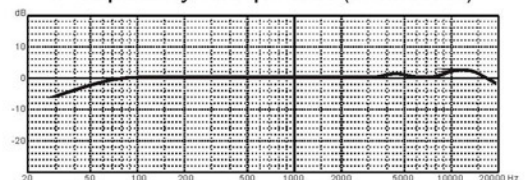

Accessories

- Supplied with HM-7 elastic suspension shock mount and HM-8 swivel adaptor mount
- Supplied with CM-1 foam wind screen
- Supplied with PS-3 power supply
- Supplied with 25ft.(7.5m) special cable with 7 pin connector on each end
- Supplied with Φ6.5mm X 1.8m power cable

Frequency Response (Cardioid)