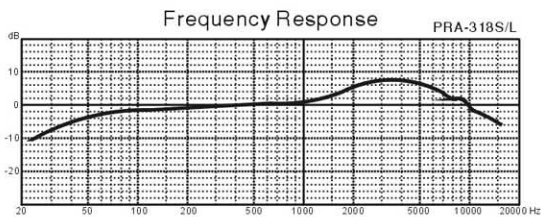

Description

The PRA-318S and PRA-318L are lightweight handheld microphones designed specifically for live broadcasts, but are equally useful in recording and for vocal performances as well.

Features

- Frequency response designed for clear and articulate vocal sound reinforcement
- Omni-directional dynamic microphone reduces the proximity effect in close-up miking to the minimum
- Slim zinc-alloy body provides a solid but lightweight professional microphone for handheld use
- Windscreens especially designed for outdoor use

Specifications

- Type: Dynamic
- Polar Pattern: Omni-directional
- Frequency Response: 50~15000Hz
- Sensitivity: -74dbV/pa (0.2mv/pa)
- Rated Impedance: 500Ω
- Dimensions: PRA-318S: $\Phi 1.3''$ (max.) x 7.1"
PRA-318L: $\Phi 1.3''$ (max.) x 9.0"
- Weight: PRA-318S: 3.9oz.
PRA-318L: 4.9oz.