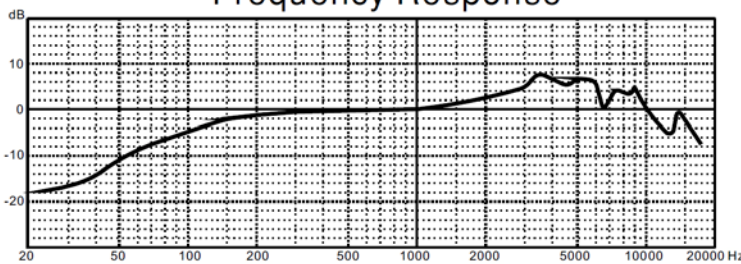

Frequency Response