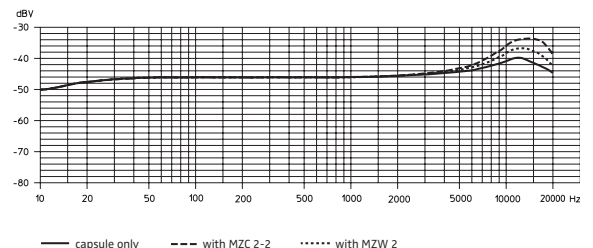

Recommended Accessories

- MZ 2-1 Gold accessory set Cat. No. 004741
  consisting of: 2 MZW 2 (black and beige)
  2 MZQ 02 (black and beige)
  2 ZH 102 (anthracite and beige)
  1 MZW 102
  1 carrying case
- MZ 2-2 Gold accessory set Cat. No. 004742
  consisting of: 5 MZC 2-1 (black and beige)
  5 MZC 2-2 (black and beige)
- MZ 2-3 Gold accessory set Cat. No. 004743
  consisting of: 10 make-up protection caps
- MZM 2/MZM 10 magnetic mount set Cat. No. 001866

MZW 2	MZQ 02	ZH 102	MZM 2 MZM 10
anthracite nickel	anthracite nickel	anthracite beige	grey

Product Variants

- MKE 2-60 Gold-C: suitable for K6/K6P powering modules, cable length 3 m, 5 mV/Pa ± 2.5 dB, black Cat. No. 004733
- MKE 2-5 Gold-C: with open-ended cable, cable length 4 m, 5 mV/Pa ± 2.5 dB, black Cat. No. 004735
- MKE 2-5-3 Gold-C: as MKE 2-5 Gold-C, but beige Cat. No. 004738
- MKE 2-4-3 Gold-C: as MKE 2-4 Gold-C, but beige Cat. No. 004739
- MKE 2-2R Gold-C: with co-axial plug for SK 2012, cable length 1.6 m, 5 mV/Pa ± 2.5 dB, black Cat. No. 004734
- MKE 2-2R3 Gold-C: as MKE 2-2R Gold-C, but beige Cat. No. 004737

MZW 102	MZC 2-1	MZC 2-2	Make-up Protection Cap
	black beige	black beige	red