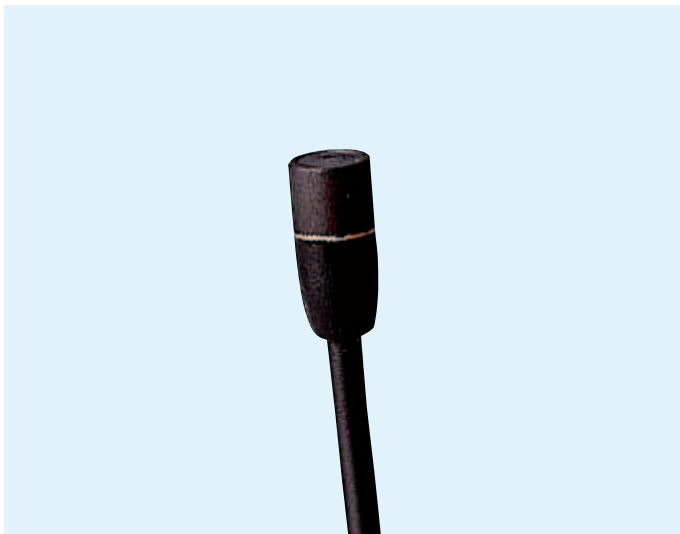

MKE 2-4 Gold-C

Microphones | Back-Electret Condenser Microphone

Cat. No. 004736

General Description

The MKE 2-4 Gold-C is a high-quality, sub-miniature clip-on lavalier microphone which is suitable for both speech and instrument miking applications in all areas of live work. It fulfils the most stringent demands on sound quality and is extremely rugged. A special Umbrella Diaphragm™ and a welded housing protect the MKE 2 Gold against sweat and moisture, making it an ideal choice for theatrical productions. Colour: matt black.

Technical Data

Pick-up pattern omni-directional
 Frequency response 20 – 20,000 Hz ± 3 dB
 Sensitivity
 (free field, no load) (1 kHz) 5 mV/Pa ± 2.5 dB
 Nominal impedance 1 kΩ
 Min. terminating impedance 4.7 kΩ
 Equivalent noise level
 A-weighted (DIN IEC 651) 26 dB
 CCIR-weighted (CCIR 468-3) 39 dB
 Max. SPL (1 kHz) 142 dB (THD = 1 %)
 Power supply 18 kΩ/7.5 V
 Supply current approx. 250 µA
 Connector 3-pin audio connector for SK 50/SK 250/SK 5012
 Cable length 1.6 m
 Dimensions Ø 4.8 mm
 Weight 1 g

Features

- Umbrella Diaphragm™ protects the mic against sweat
- Very high sound pressure handling capability
- Versatile attachment due to an extensive range of accessories
- Delivery includes: 1 MKE 2-4 Gold-C clip-on microphone
 1 MZC 2-1 cap (short), 1 MZC 2-2 cap (long)
 (for altering the frequency response curve)

MZW 2	MZQ 02	ZH 102	MZM 2 MZM 10
anthracite nickel	anthracite nickel	anthracite beige	grey

Product Variants

- MKE 2-60 Gold-C: suitable for K6/K6P powering modules, cable length 3 m, 5 mV/Pa ± 2.5 dB, black Cat. No. 004733
- MKE 2-5 Gold-C: with open-ended cable, cable length 4 m, 5 mV/Pa ± 2.5 dB, black Cat. No. 004735
- MKE 2-5-3 Gold-C: as MKE 2-5 Gold-C, but beige Cat. No. 004738
- MKE 2-4-3 Gold-C: as MKE 2-4 Gold-C, but beige Cat. No. 004739
- MKE 2-2R Gold-C: with co-axial plug for SK 2012, cable length 1.6 m, 5 mV/Pa ± 2.5 dB, black Cat. No. 004734
- MKE 2-2R3 Gold-C: as MKE 2-2R Gold-C, but beige Cat. No. 004737