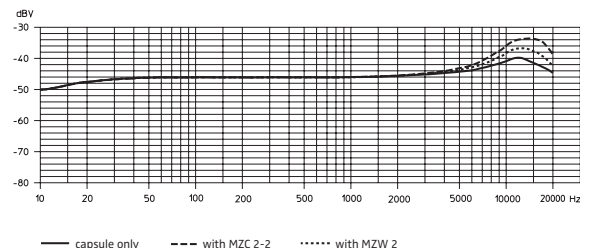

Recommended Accessories

- MZ 2-1 Gold accessory set Cat. No. 004741
  consisting of: 2 MZW 2 (black and beige)
  2 MZQ 02 (black and beige)
  2 ZH 102 (anthracite and beige)
  1 MZW 102
  1 carrying case
- MZ 2-2 Gold accessory set Cat. No. 004742
  consisting of: 5 MZC 2-1 (black and beige)
  5 MZC 2-2 (black and beige)
- MZ 2-3 Gold accessory set Cat. No. 004743
  consisting of: 10 make-up protection caps
- MZM 2/MZM 10 magnetic mount set Cat. No. 001866

MZW 2	MZQ 02	ZH 102	MZM 2 MZM 10
anthracite nickel	anthracite nickel	anthracite beige	grey

Product Variants

- MKE 2-60 Gold-C: suitable for K6/K6P powering modules, cable length 3 m, 5 mV/Pa ± 2.5 dB, black Cat. No. 004733
- MKE 2-5 Gold-C: with open-ended cable, cable length 4 m, 5 mV/Pa ± 2.5 dB, black Cat. No. 004735
- MKE 2-5-3 Gold-C: as MKE 2-5 Gold-C, but beige Cat. No. 004738
- MKE 2-4-3 Gold-C: as MKE 2-4 Gold-C, but beige Cat. No. 004739
- MKE 2-2R Gold-C: with co-axial plug for SK 2012, cable length 1.6 m, 5 mV/Pa ± 2.5 dB, black Cat. No. 004734
- MKE 2-2R3 Gold-C: as MKE 2-2R Gold-C, but beige Cat. No. 004737

MZW 102	MZC 2-1	MZC 2-2	Make-up Protection Cap
	black beige	black beige	red