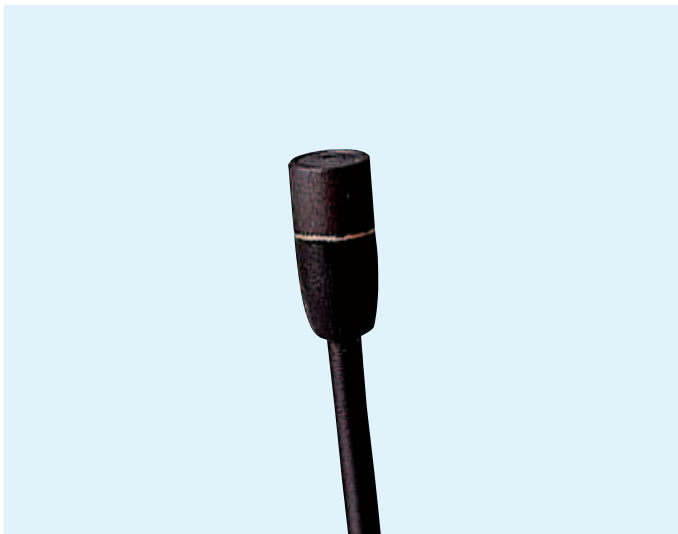

MKE 2-4 Gold-C

Microphones | Back-Electret Condenser Microphone

Cat. No. 004736

General Description

The MKE 2-4 Gold-C is a high-quality, sub-miniature clip-on lavalier microphone which is suitable for both speech and instrument miking applications in all areas of live work. It fulfils the most stringent demands on sound quality and is extremely rugged. A special Umbrella Diaphragm™ and a welded housing protect the MKE 2 Gold against sweat and moisture, making it an ideal choice for theatrical productions. Colour: matt black.

Technical Data

Pick-up pattern omni-directional
 Frequency response 20 – 20,000 Hz ± 3 dB
 Sensitivity
 (free field, no load) (1 kHz) 5 mV/Pa ± 2.5 dB
 Nominal impedance 1 kΩ
 Min. terminating impedance 4.7 kΩ
 Equivalent noise level
 A-weighted (DIN IEC 651) 26 dB
 CCIR-weighted (CCIR 468-3) 39 dB
 Max. SPL (1 kHz) 142 dB (THD = 1 %)
 Power supply 18 kΩ/7.5 V
 Supply current approx. 250 µA
 Connector 3-pin audio connector for SK 50/SK 250/SK 5012
 Cable length 1.6 m
 Dimensions Ø 4.8 mm
 Weight 1 g

Features

- Umbrella Diaphragm™ protects the mic against sweat
- Very high sound pressure handling capability
- Versatile attachment due to an extensive range of accessories
- Delivery includes: 1 MKE 2-4 Gold-C clip-on microphone
 1 MZC 2-1 cap (short), 1 MZC 2-2 cap (long)
 (for altering the frequency response curve)

MZW 2	MZQ 02	ZH 102	MZM 2 MZM 10
anthracite nickel	anthracite nickel	anthracite beige	grey

Product Variants

- MKE 2-60 Gold-C: suitable for K6/K6P powering modules, cable length 3 m, 5 mV/Pa ± 2.5 dB, black Cat. No. 004733
- MKE 2-5 Gold-C: with open-ended cable, cable length 4 m, 5 mV/Pa ± 2.5 dB, black Cat. No. 004735
- MKE 2-5-3 Gold-C: as MKE 2-5 Gold-C, but beige Cat. No. 004738
- MKE 2-4-3 Gold-C: as MKE 2-4 Gold-C, but beige Cat. No. 004739
- MKE 2-2R Gold-C: with co-axial plug for SK 2012, cable length 1.6 m, 5 mV/Pa ± 2.5 dB, black Cat. No. 004734
- MKE 2-2R3 Gold-C: as MKE 2-2R Gold-C, but beige Cat. No. 004737