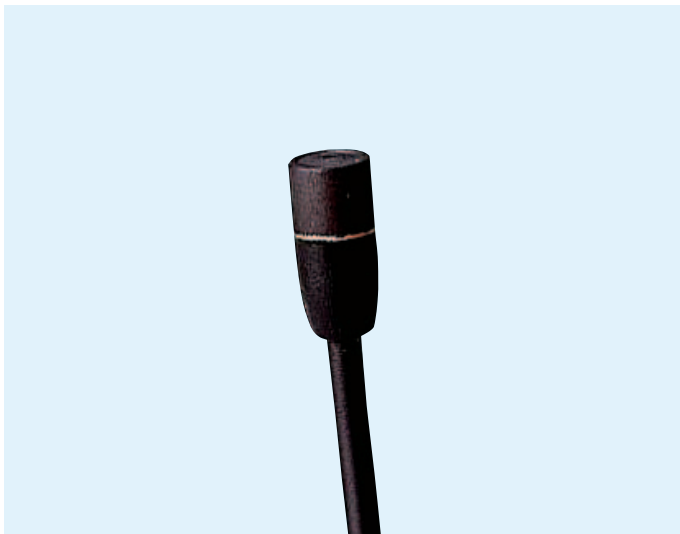

MKE 2-4 Gold-C

Microphones | Back-Electret Condenser Microphone

Cat. No. 004736

General Description

The MKE 2-4 Gold-C is a high-quality, sub-miniature clip-on lavalier microphone which is suitable for both speech and instrument miking applications in all areas of live work. It fulfils the most stringent demands on sound quality and is extremely rugged. A special Umbrella Diaphragm™ and a welded housing protect the MKE 2 Gold against sweat and moisture, making it an ideal choice for theatrical productions. Colour: matt black.

Technical Data

Pick-up patternomni-directional
 Frequency response 20 – 20,000 Hz ± 3 dB
 Sensitivity
 (free field, no load) (1 kHz) 5 mV/Pa ± 2.5 dB
 Nominal impedance 1 kΩ
 Min. terminating impedance 4.7 kΩ
 Equivalent noise level
 A-weighted (DIN IEC 651) 26 dB
 CCIR-weighted (CCIR 468-3) 39 dB
 Max. SPL (1 kHz) 142 dB (THD = 1 %)
 Power supply 18 kΩ/7.5 V
 Supply current approx. 250 µA
 Connector 3-pin audio connector for SK 50/SK 250/SK 5012
 Cable length 1.6 m
 Dimensions Ø 4.8 mm
 Weight 1 g

Features

- Umbrella Diaphragm™ protects the mic against sweat
- Very high sound pressure handling capability
- Versatile attachment due to an extensive range of accessories
- Delivery includes: 1 MKE 2-4 Gold-C clip-on microphone
 1 MZC 2-1 cap (short), 1 MZC 2-2 cap (long)
 (for altering the frequency response curve)

MZW 2	MZQ 02	ZH 102	MZM 2 MZM 10
anthracite nickel	anthracite nickel	anthracite beige	grey

Product Variants

- MKE 2-60 Gold-C: suitable for K6/K6P powering modules, cable length 3 m, 5 mV/Pa ± 2.5 dB, black Cat. No. 004733
- MKE 2-5 Gold-C: with open-ended cable, cable length 4 m, 5 mV/Pa ± 2.5 dB, black Cat. No. 004735
- MKE 2-5-3 Gold-C: as MKE 2-5 Gold-C, but beige Cat. No. 004738
- MKE 2-4-3 Gold-C: as MKE 2-4 Gold-C, but beige Cat. No. 004739
- MKE 2-2R Gold-C: with co-axial plug for SK 2012, cable length 1.6 m, 5 mV/Pa ± 2.5 dB, black Cat. No. 004734
- MKE 2-2R3 Gold-C: as MKE 2-2R Gold-C, but beige Cat. No. 004737