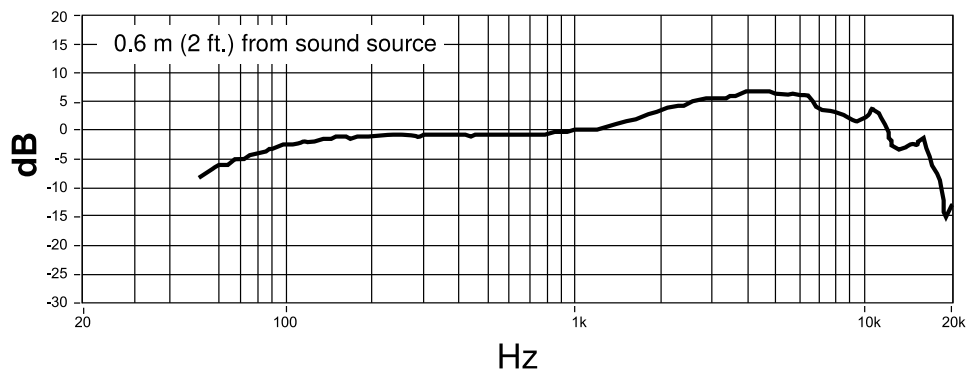

Frequency Response

SHURE®

LEGENDARY
PERFORMANCE™

www.shure.com

© 2015 Shure Incorporated