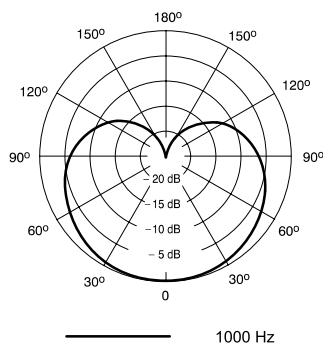

Polar Pattern