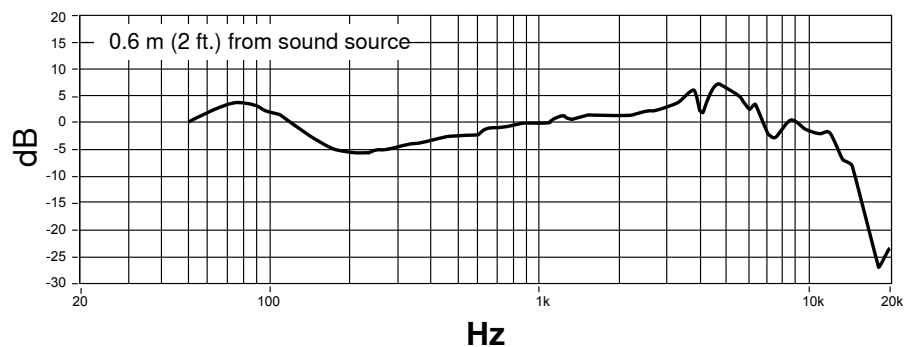

Frequency Response

SHURE®

LEGENDARY
PERFORMANCE™

www.shure.com

© 2015 Shure Incorporated