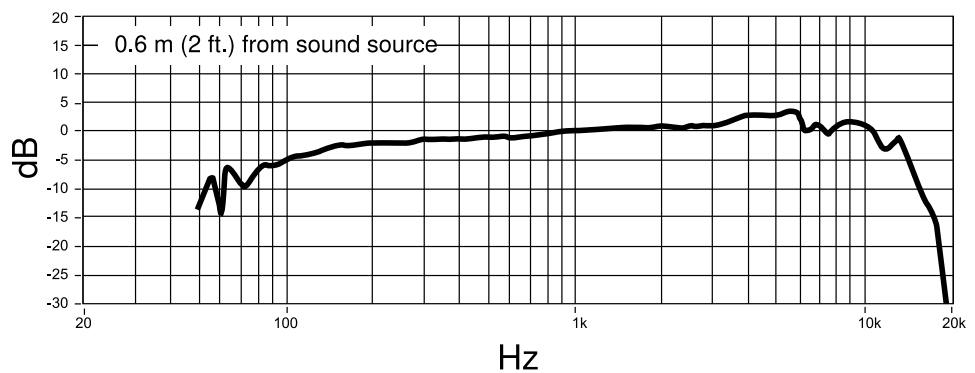

Frequency Response

SHURE®

LEGENDARY
PERFORMANCE™

www.shure.com

© 2015 Shure Incorporated