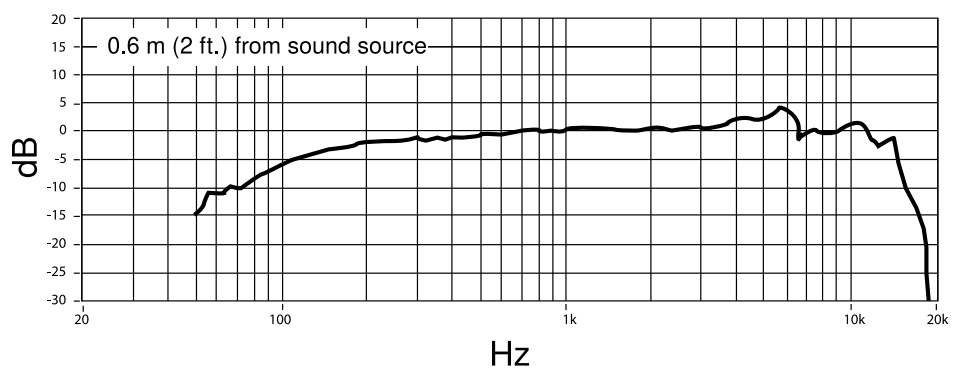

Frequency Response

SHURE®

LEGENDARY
PERFORMANCE™

www.shure.com

© 2015 Shure Incorporated