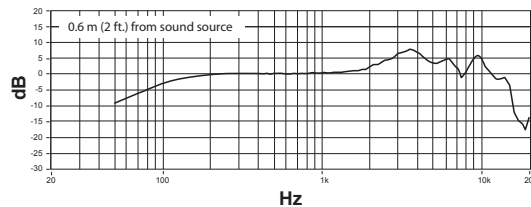

Typical Frequency Response