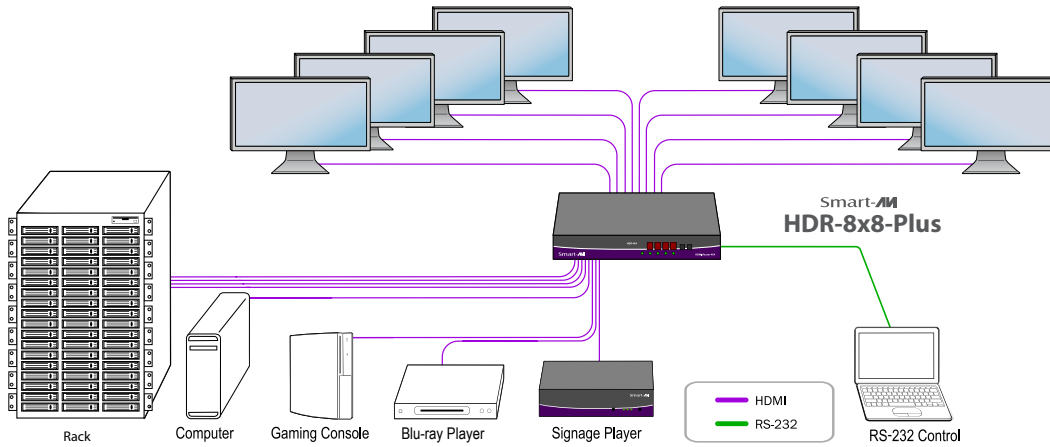

OVERVIEW

With the HDR-8x8-Plus, users can independently route eight video inputs to eight displays using the latest in 4K (3840x2160 @30Hz) HDMI video technology. The HDR-8x8-Plus has eight outputs that offer the flexibility to distribute HD audio and video signals across multiple displays, eliminating the tedium of disconnecting and reconnecting HDMI to a single display. Controlling the matrix switch is simple with the front-panel buttons and RS-232 commands. Even use the TCP/IP controls to manage the unit from a web browser. The perfect multi-switch solution for your home theatre system, the HDR-8x8-Plus is compatible with computers, live HD TV feeds, Blu-ray players, gaming consoles, video cameras and more.

APPLICATION DIAGRAM

SPECIFICATIONS