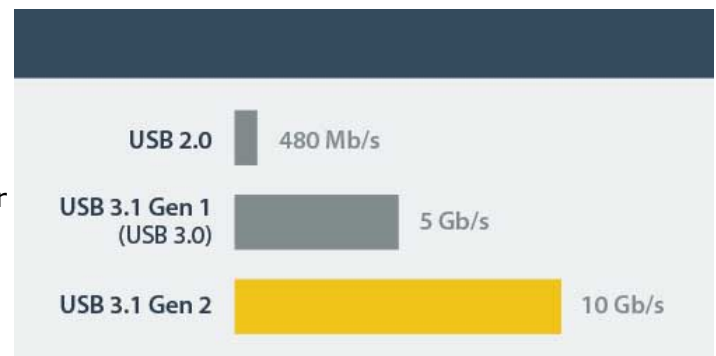

Convenient and versatile drive access

This adapter cable lets you quickly swap your drives. You can copy or retrieve data from your 2.5 in. or 3.5 in. SATA drive, with no additional accessories required.

Harness the speed of USB 3.1 Gen 2

USB 3.1 Gen 2 gives you greater bandwidth and speed with rates of up to 10 Gbps - twice the speed of USB 3.0 (USB 3.1 Gen 1) technology. It lets you leverage the high performance of the latest SSDs and hard drives, while alleviating bottlenecks in your data transfers.