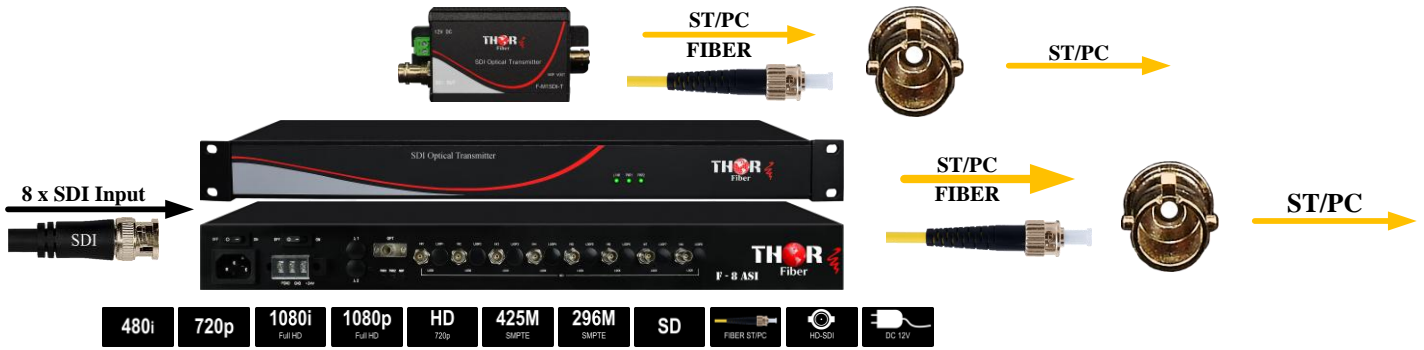

RF to IP and ASI	Product Possible Applications
DVB-S / DVB-S2 ATSC / DVB-C	H-IRD-V4
	H-IRD-V4-ATSC
	H-IRD-V4-QAM
	H-IRD-V4-DVB-T
	H-IRD-V4-ISDB-T

ATSC or Satellite Antenna Tuners to IPTV & ASI Output

RF to IP and ASI	Product Possible Applications
DVB-S2 ATSC / DVB-C	H-8ATSC-IP
	H-8QAM-IP
	H-8DVBS2-IP
	H-8DVB-T-IP
	H-8ISDB-T-IP

SDI / ASI / CVBS/ HD-TVI to FIBER

1-8 SDI To Fiber

SDI -FIBER	Model Selection
1 - 8 Ch SD/HD 3G-SDI Over Single Fiber CWDM or TDM	F-1SDI-3G-RM-TxRx
	F-2SDI-3G-RM-TxRx
	F-4SDI-3G-RM-TxRx
	F-8SDI-3G-RM-TxRx