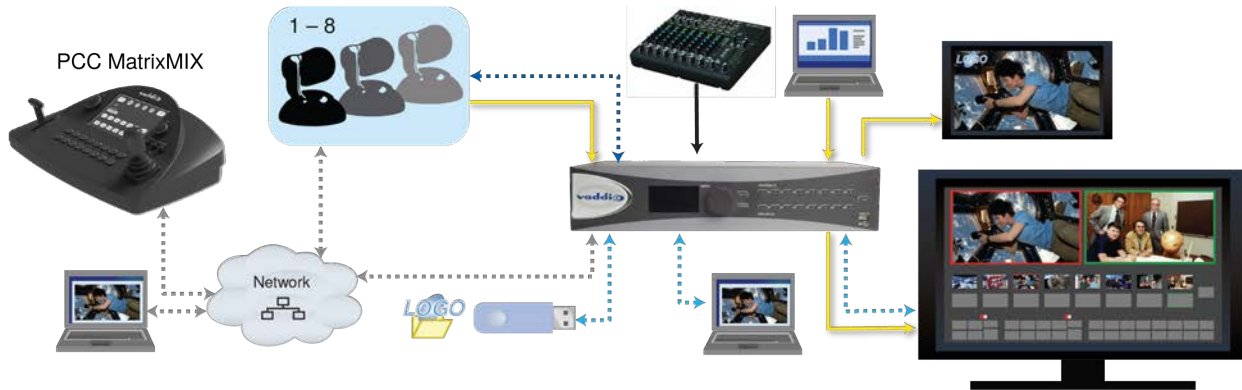

Connections

Specifications

Display and Product Compatibility

Maximum resolution	1080p/60 (Full HD)	Touch-screen type	Surface capacitive
Aspect ratio	16:9	Color depth	32 bit (16.7 million colors)
Viewing angle	170° x 160°	Brightness	300 nits
Compatibility	AV Bridge MatrixMIX, PCC MatrixMIX <i>Not for use with the ProductionVIEW product line</i>		

Power, Environmental, and Physical

Power requirement	90 to 240 VAC	Maximum power consumption	60W
Operating temperature	0 to 50C (32 to 122F)	Storage temperature	-20 to 60C (-4 to 140F)
Humidity	5-90% relative, noncondensing	Weight	10.8 lbs. (4.89 Kg)
Dimensions	Width: 25.4 in. (645 mm); Height: 15.25 in. (387 mm); Depth: 2.63 in. (66.8 mm)