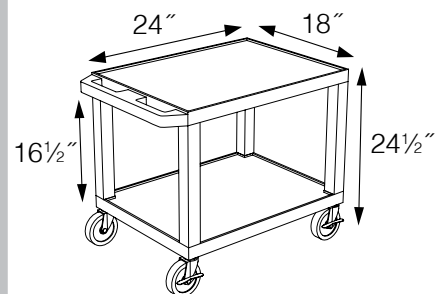

WT34C2E-B

WT34E-B

WT34C2E-B/WTD

WT34E-B/WTD

Tuffy Presentation Stations

Tuffy Black Presentation Stations - 42"H x 24"W x 18"D

WTPS34E-B

Pull-out shelves ideal for laptop, keyboards and projectors. Lockable WTD drawers great for storage and added security.

Measurements:

26" Tuffy Carts

WT26C2E-B

WT26E-B

Measurements:

Shelf
Color
Code:

Black G	Gray GY	Putty OW	Red R	Burgundy BY	Blue BU
Yellow Y	Orange OR	Hunter Green HG	Green G	Purple P	Navy Z

To specify which shelf color is ordered, replace ★ in this example product number with shelf color code of choice: