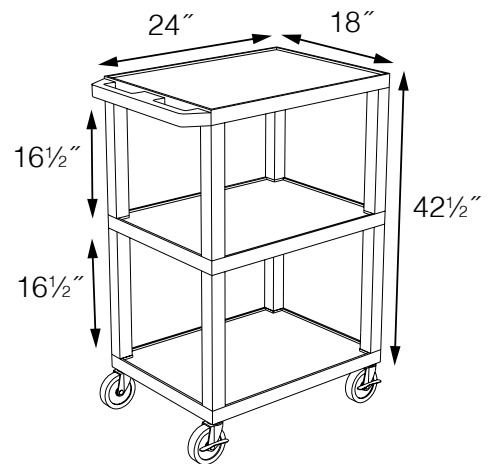

Tuffy Presentation Stations

Tuffy Black Presentation Stations - 42"H x 24"W x 18"D

NEW Tuffy Pullout Shelf Series

19 5/8"W x 15 5/8"D

Shelves are constructed with a injection molded thermoplastic resin. Will not chip, warp, rust or peel. Shelves have a 1/4" safety retaining lip and are available in 12 unique colors.

Locking steel cabinet panels fit firmly into the specially molded leg slots.

A set of silent roll, 4" full swivel ball bearing casters, two with locking brakes.

Includes a 3-outlet UL listed electrical assembly with a 15 ft. cord.

Tuffy Black Presentation Stations - 42"H x 24"W x 18"D

Front & Side pull-out shelves ideal for laptop, keyboards and projectors. Lockable WTD drawers great for storage and added security.

19 5/8"W x 13 5/8"D

Measurements:

WTPSP42C2E-B

WT42E-B

WTPSP42E-B

WT42C2E-B/WTD

WT42E-B/WTD

Tuffy Presentation Stations

Tuffy Black Presentation Stations - 34"H x 24"W x 18"D