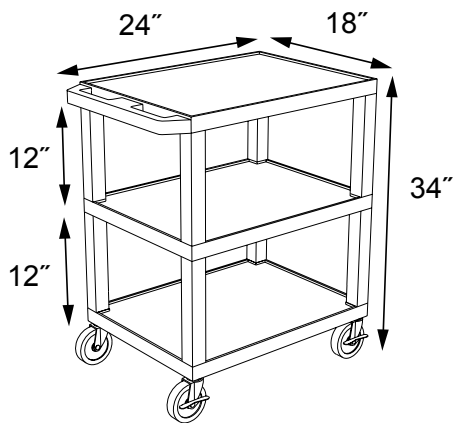

Specialty Utility Carts

WT34S

- Easy to clean, non-staining surface
- Rolls easily over most surfaces utilizing it's 4" silent-roll, full swivel, ball bearing casters, maximum weight rated at 125 lbs. each
- Carts will hold 200 lbs. of evenly distributed weight
- Constructed from an engineered thermoplastic resin, injection molded that will not chip, warp, crack, rust or peel. Shelves and legs are made from recyclable material
- The three 24"W x 18"D shelves have a 1/4" safety retaining lip and a raised texture surface to enhance product placement and ensure minimal sliding

Measurements:

To specify which shelf color is ordered, replace ★ in this example product number with available shelf color option of choice:
WT34★S

Shelf Color Options:

Black	Gray GY	Putty OW	Red R	Burgundy BY	Blue BU
Yellow Y	Orange OR	Hunter Green HG	Green G	Purple P	Navy Z