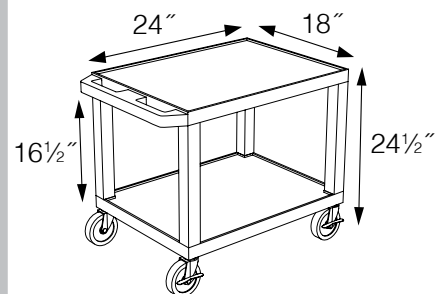

WT34C2E-B

WT34E-B

WT34C2E-B/WTD

WT34E-B/WTD

Tuffy Presentation Stations

Tuffy Black Presentation Stations - 42"H x 24"W x 18"D

WTPS34E-B

Pull-out shelves ideal for laptop, keyboards and projectors. Lockable WTD drawers great for storage and added security.

Measurements:

26" Tuffy Carts

WT26C2E-B

WT26E-B

Measurements:

Shelf
Color
Code:

Black GY	Gray GY	Putty OW	Red R	Burgundy BY	Blue BU
Yellow Y	Orange OR	Hunter Green HG	Green G	Purple P	Navy Z

To specify which shelf color is ordered, replace ★ in this example product number with shelf color code of choice: