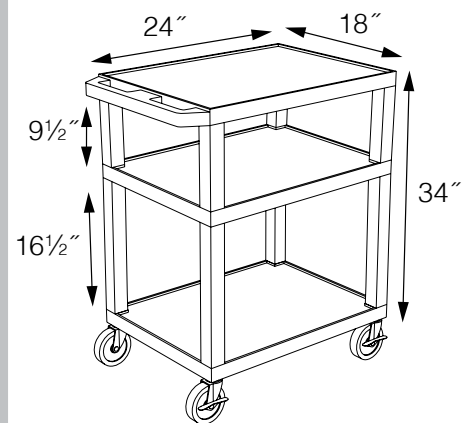

Measurements:

26" Tuffy Carts