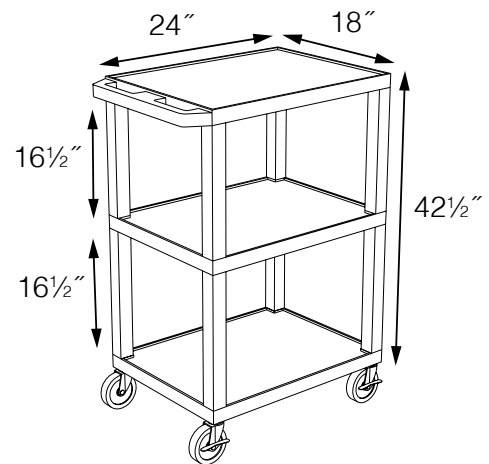

Tuffy Presentation Stations

Tuffy Black Presentation Stations - 42"H x 24"W x 18"D

NEW Tuffy Pullout Shelf Series

19 5/8"W x 15 5/8"D

Shelves are constructed with an injection molded thermoplastic resin. Will not chip, warp, rust or peel. Shelves have a 1/4" safety retaining lip and are available in 12 unique colors.

Locking steel cabinet panels fit firmly into the specially molded leg slots.

A set of silent roll, 4" full swivel ball bearing casters, two with locking brakes.

Includes a 3-outlet UL listed electrical assembly with a 15 ft. cord.

Tuffy Black Presentation Stations - 42"H x 24"W x 18"D

Front & Side pull-out shelves ideal for laptop, keyboards and projectors. Lockable WTD drawers great for storage and added security.

19 5/8"W x 13 5/8"D

Measurements:

WTPSP42C2E-B

WT42E-B

WTPSP42E-B

WT42C2E-B/WTD

WT42E-B/WTD

Tuffy Presentation Stations

Tuffy Black Presentation Stations - 34"H x 24"W x 18"D