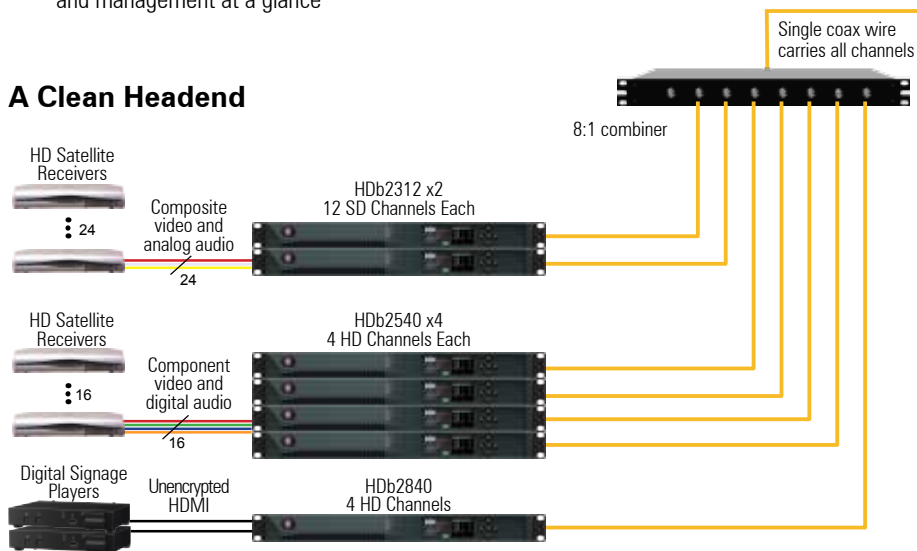

Assisted Living

Health Care

RV Parks & Campgrounds

HDb2312-NA

Digital Encoder / Modulator

Headend Ready for High Density Distribution of Video and Digital Signage

Superior Video Quality

- Full MPEG2 implementation
- I, P, and B Frames
- Low latency
- Full motion estimation with a wide search range

- Powerful, highly intuitive web interface
- On-site or remote management
- Web accessible instrumentation and management
- Single session configures and manages all connected units
- Front Panel Display for on-site status and management at a glance

Extensible Architecture

- Easy downloadable firmware updates
- Future enhancements provided regularly
- Emergency Alert System (EAS)

A Clean Headend

HDbridge2000
SERIES

Easy Setup

Simple Installation

Quick Rollout

ZvSync

ZvSync is a digital cable tuner with HDMI, composite, and analog RF outputs. Available in both DVB-T and QAM.

It's small, affordable, and can be used for:

- Projectors
- TVs Without Tuners
- Monitors