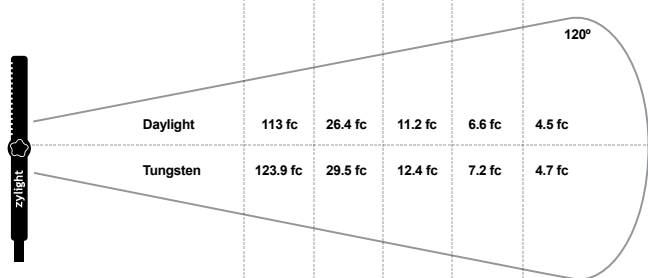

Photometric Data

IS3/c

Form No. IS3C/1217

Specifications may be subject to change without prior notice. Refer to www.zylight.com for the most current product specifications.