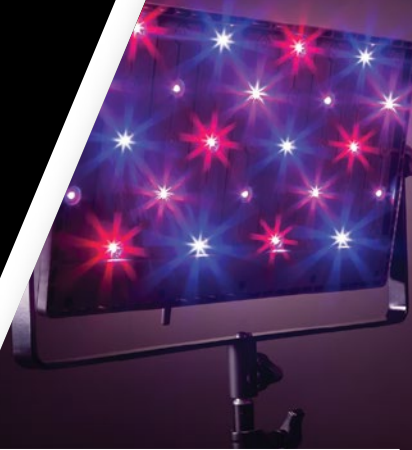

zylight

The
IS3C

INTELLIGENT LED LIGHTING

Also available
in WHITE

- Variable Color Temperature & Color Correction
- Full Color Output for Washes, Highlights & Effects
- Built-in DMX & Wireless Control
- Passive Cooling - Fanless, Silent Operation
- Available with Chimera™ or DoP Choice Softbox
- Durable - Versatile - Award Winning

www.zylight.com | sales@zylight.com

Z
zylight

zylight

The IS3/c

Color Your World

Forget the paintbrush. Light your set with the perfect color – even chromakey - blue or green with the wide and soft output of the IS3 and IS3c LED Lights. Zylight's Color Mode produces millions of colors without gels or filters. Find the right color with on-board controls or your iPhone with ZyLink Bridge, and save your favorites with the touch of a button. Or keep it white and bright – both the IS3 and IS3c are fully dimmable and feature adjustable color temperature and color correction. The "c" originally for Chimera - Soft boxes are now offered from both Chimera or DoP Choice.

IS3c Specifications

Mechanical

Size: 18.5" x 10.75" x 1.9"

Weight: 11 lbs.

Mounting: Yoke, Industry-standard mounting plate.

Electrical

Input: 48V DC

AC Adapter: 100-240V, 50-60Hz

Power: 220W max.

Output

Beam Angle: 90°

Dimming: 0-100%

Presets: White Mode - Two: User Defined
Color Mode - Two: User Defined

LED Life: 50,000 Hrs min. before factory recalibration.

Specifications subject to change without notice. The Zylight IS3 is protected by multiple US and Foreign patents with other US and