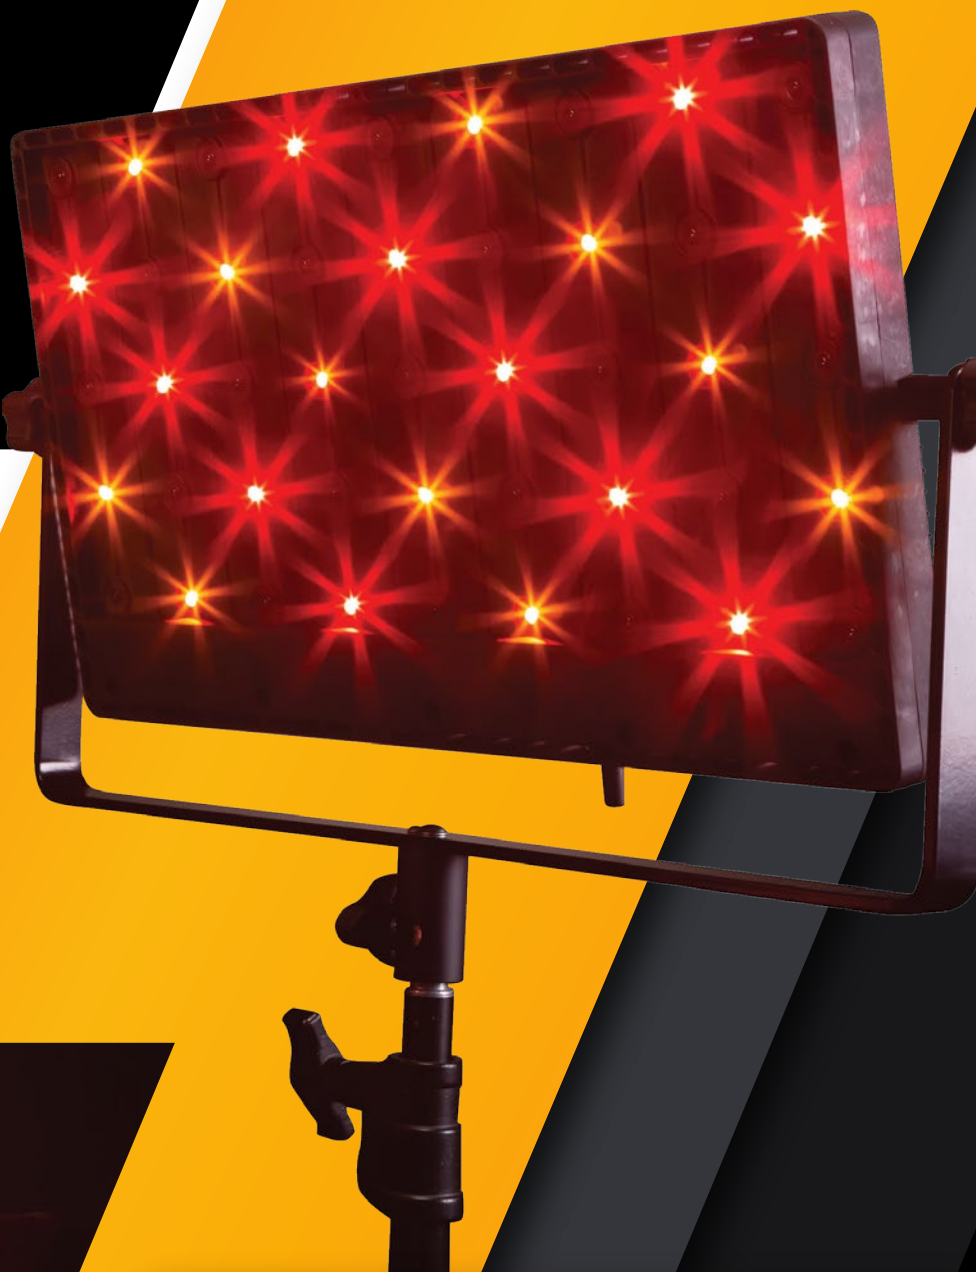

zylight

The
IS3C

INTELLIGENT LED LIGHTING

Also available
in WHITE

- Variable Color Temperature & Color Correction
- Full Color Output for Washes, Highlights & Effects
- Built-in DMX & Wireless Control
- Passive Cooling - Fanless, Silent Operation
- Available with Chimera™ or DoP Choice Softbox
- Durable - Versatile - Award Winning

www.zylight.com | sales@zylight.com

Z
zylight

zylight

The IS3/c

Color Your World

Forget the paintbrush. Light your set with the perfect color – even chromakey - blue or green with the wide and soft output of the IS3 and IS3c LED Lights. Zylight's Color Mode produces millions of colors without gels or filters. Find the right color with on-board controls or your iPhone with ZyLink Bridge, and save your favorites with the touch of a button. Or keep it white and bright – both the IS3 and IS3c are fully dimmable and feature adjustable color temperature and color correction. The "c" originally for Chimera - Soft boxes are now offered from both Chimera or DoP Choice.

IS3c Specifications

Mechanical

Size: 18.5" x 10.75" x 1.9"

Weight: 11 lbs.

Mounting: Yoke, Industry-standard mounting plate.

Electrical

Input: 48V DC

AC Adapter: 100-240V, 50-60Hz

Power: 220W max.

Output

Beam Angle: 90°

Dimming: 0-100%

Presets: White Mode - Two: User Defined
Color Mode - Two: User Defined

LED Life: 50,000 Hrs min. before factory recalibration.

Specifications subject to change without notice. The Zylight IS3 is protected by multiple US and Foreign patents with other US and