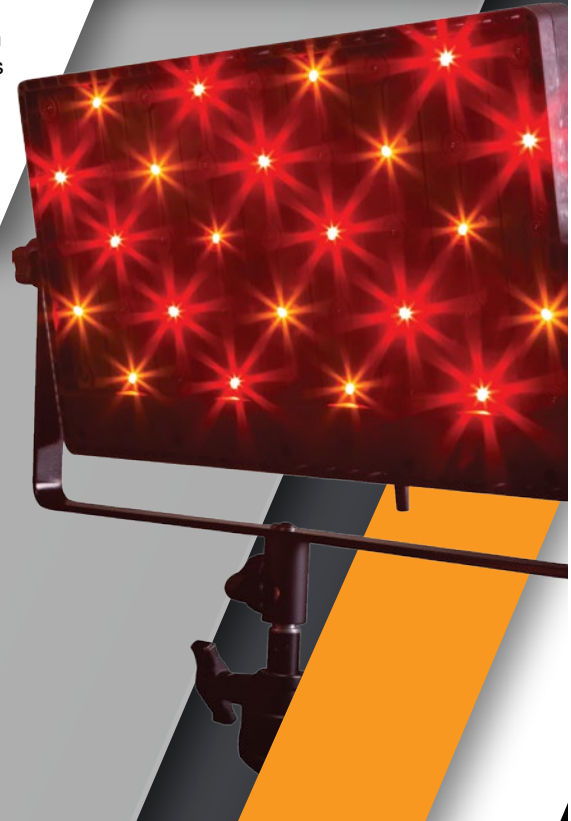

zylight

The
IS3C

INTELLIGENT LED LIGHTING

Also available
in WHITE

- Variable Color Temperature & Color Correction
- Full Color Output for Washes, Highlights & Effects
- Built-in DMX & Wireless Control
- Passive Cooling - Fanless, Silent Operation
- Available with Chimera™ or DoP Choice Softbox
- Durable - Versatile - Award Winning

www.zylight.com | sales@zylight.com

Z
zylight

zylight

The IS3/c

Color Your World

Forget the paintbrush. Light your set with the perfect color – even chromakey - blue or green with the wide and soft output of the IS3 and IS3c LED Lights. Zylight's Color Mode produces millions of colors without gels or filters. Find the right color with on-board controls or your iPhone with ZyLink Bridge, and save your favorites with the touch of a button. Or keep it white and bright – both the IS3 and IS3c are fully dimmable and feature adjustable color temperature and color correction. The "c" originally for Chimera - Soft boxes are now offered from both Chimera or DoP Choice.

IS3c Specifications

Mechanical

Size: 18.5" x 10.75" x 1.9"

Weight: 11 lbs.

Mounting: Yoke, Industry-standard mounting plate.

Electrical

Input: 48V DC

AC Adapter: 100-240V, 50-60Hz

Power: 220W max.

Output

Beam Angle: 90°

Dimming: 0-100%

Presets: White Mode - Two: User Defined
Color Mode - Two: User Defined

LED Life: 50,000 Hrs min. before factory recalibration.

Specifications subject to change without notice. The Zylight IS3 is protected by multiple US and Foreign patents with other US and